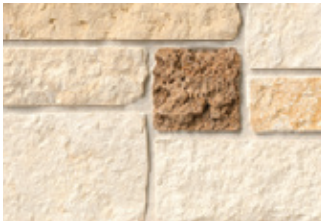

SONOMA PATTERN

Sonoma has a modern, linear look made up of squares and rectangles. Also known as sawn chop, sawn top and bottom, or wet sawed, it conveys a feeling of solidity, integrity and permanence.

SPECS

Size: Saw cut on top and bottom with chopped/split face. Heights are cut to specifications, typically 4-12" (under 4" available as ledgerstone, 12-16" options also available). Random broken/chopped lengths. Nominal 3-5" thickness.

Coverage: 40-45 square feet per ton (approximate)

Alta