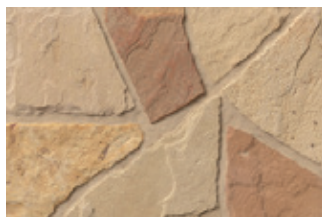

Size: 2-3" thick (approximate)

Coverage: 75-80 square feet per ton (approximate)

Gold

Autumn

Balcones

Brown

Cream

Gold

Hickory

Latte

Red

Tan

White

TUSCANY PATTERN

This classic pattern is hand-formed rough, rustic squares and rectangles in random heights and lengths. Sometimes referred to as chop, hand chop, field chop or rough chop, Tuscany provides a sense of history and underscores the handmade nature of traditional stonework.