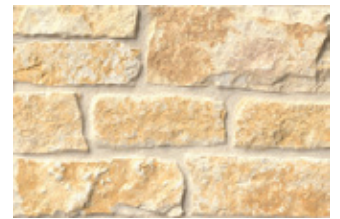

TUSCANY PATTERN

This classic pattern is hand-formed rough, rustic squares and rectangles in random heights and lengths. Sometimes referred to as chop, hand chop, field chop or rough chop, Tuscany provides a sense of history and underscores the handmade nature of traditional stonework.

SPECS

Size: Random heights 3-8" tall (under 3" as ledgetone); square to rectangular widths; 3-5" thickness

Coverage: 40-45 square feet per ton (approximate)

Gold