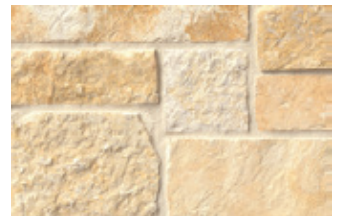

SONOMA PATTERN

Sonoma has a modern, linear look made up of squares and rectangles. Also known as sawn chop, sawn top and bottom, or wet sawed, it conveys a feeling of solidity, integrity and permanence.

SPECS

Size: Saw cut on top and bottom with chopped/split face. Heights are cut to specifications, typically 4-12" (under 4" available as ledgerstone, 12-16" options also available). Random broken/chopped lengths. Nominal 3-5" thickness.

Coverage: 40-45 square feet per ton (approximate)

Gold