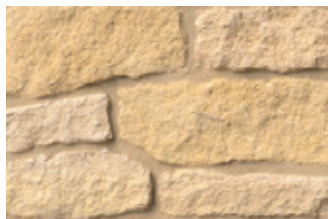

TUSCANY PATTERN

This classic pattern is hand-formed rough, rustic squares and rectangles in random heights and lengths. Sometimes referred to as chop, hand chop, field chop or rough chop, Tuscany provides a sense of history and underscores the handmade nature of traditional stonework.

SPECS

Size: Random heights 3-8" tall (under 3" as ledgetone); square to rectangular widths; 3-5" thickness

Coverage: 40-45 square feet per ton (approximate)

Latte