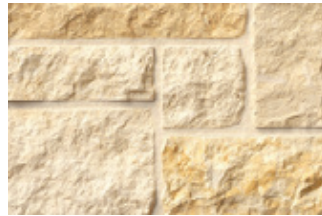

Sonoma has a modern, linear look made up of squares and rectangles. Also known as sawn chop, sawn top and bottom, or wet sawed, it conveys a feeling of solidity, integrity and permanence.

SPECS

Size: Saw cut on top and bottom with chopped/split face. Heights are cut to specifications, typically 4-12" (under 4" available as ledgerstone, 12-16" options also available). Random broken/chopped lengths. Nominal 3-5" thickness.

Coverage: 40-45 square feet per ton (approximate)

Alta

Autumn

Buff Lueders

Caramel

Cave

Charcoal

Cream