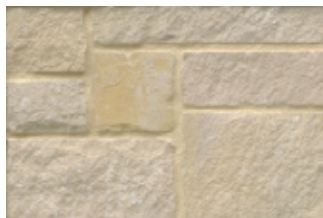

SONOMA PATTERN

Sonoma has a modern, linear look made up of squares and rectangles. Also known as sawn chop, sawn top and bottom, or wet sawed, it conveys a feeling of solidity, integrity and permanence.

SPECS

Size: Saw cut on top and bottom with chopped/split face. Heights are cut to specifications, typically 4-12" (under 4" available as ledgerstone, 12-16" options also available). Random broken/chopped lengths. Nominal 3-5" thickness.

Coverage: 40-45 square feet per ton (approximate)

Sea Fossil