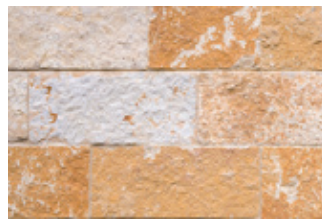

Lueders Roughback