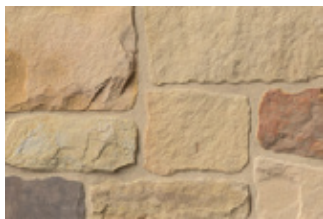

TUSCANY PATTERN

This classic pattern is hand-formed rough, rustic squares and rectangles in random heights and lengths. Sometimes referred to as chop, hand chop, field chop or rough chop, Tuscany provides a sense of history and underscores the handmade nature of traditional stonework.

SPECS

Size: Random heights 3-8" tall (under 3" as ledgetone); square to rectangular widths; 3-5" thickness

Coverage: 40-45 square feet per ton (approximate)

Hickory