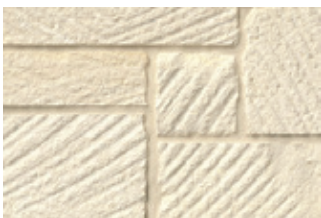

Tan

Vermeer Saw

White

CHATEAU PATTERN

In this time-honored pattern, the stone comes in random shapes and sizes, and is sometimes referred to as flag, flagstone, builder, irregular builder, fieldstone or mosaic. Here the skill of the mason is shown off, as the stone is fit together like a puzzle.