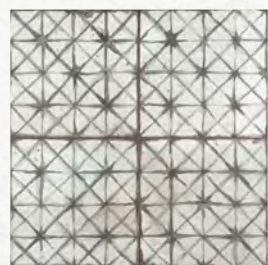

KINGS TEMPLE COLLECTION

17-5/8" x 17-5/8"

- Ceramic
- PEI 4
- Floor and Wall Tile
- Indoor Use

Our Kings Temple Collection features decorative pieces available in four watercolor inspired options. The defining feature of these encaustic-look tiles are the unique, low-sheen glazes in alternating colored intersecting lines that blend to create various geometric shapes. Designed by interior architect and furniture designer Francisco Segarra, these are a true reflection of vintage industrial design with slight variation across each surface that mimics a hand painted appearance.

Sage