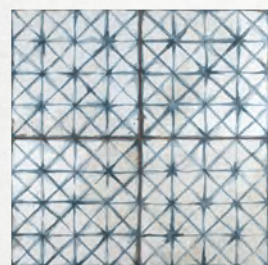

KINGS TEMPLE COLLECTION

17-5/8" x 17-5/8"

- Ceramic
- PEI 4
- Floor and Wall Tile
- Indoor Use

Our Kings Temple Collection features decorative pieces available in four watercolor inspired options. The defining feature of these encaustic-look tiles are the unique, low-sheen glazes in alternating colored intersecting lines that blend to create various geometric shapes. Designed by interior architect and furniture designer Francisco Segarra, these are a true reflection of vintage industrial design with slight variation across each surface that mimics a hand painted appearance.

Blue