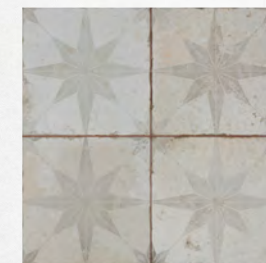

Damero

Rombos

KINGS STAR COLLECTION

17-5/8" x 17-5/8"

-  Ceramic
-  Floor & Wall Tile
-  PEI 4
-  Indoor Use

Inspired by traditional encaustic tile, our Kings Star Collection is a stunning blend of old-world style and modern appeal. These ceramic slabs are subtle statement pieces created by antique star patterns that are available in several color options. Designed by interior architect and furniture designer Francisco Segarra, these tiles are a true reflection of vintage industrial design. Realistic imitations of scuffs and spots that are the marks of well-loved, worn, century-old tile allow this collection to bring rustic charm to any interior setting.