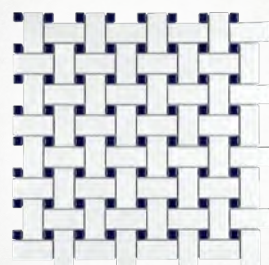

Matte White with Glossy Cobalt Dot