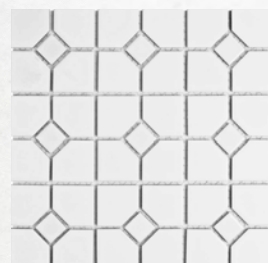

OXFORD COLLECTION

11-1/2" x 11-1/2"

- Porcelain
- PEI PEI 3
- Floor & Wall Tile
- Indoor & Outdoor Use

Offering a fresh approach to traditional style, our Oxford Collection is a unique blend of shapes and finishes. These mosaic tiles feature square matte chips that are accented by glossy diamond pieces, creating a dynamic and soothing aesthetic. Available in multiple color options, these multi-shaped tiles put a contemporary twist on the traditional simplistic nature of mosaic tile.

White Dot