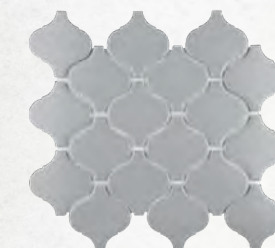

Matte Light Grey