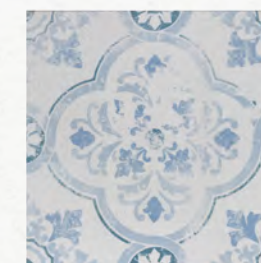

KLINKER

ALCAZAR COLLECTION

12-3/4" x 12-3/4"

Ceramic

PEI 4, 5

Floor & Wall Tile

Indoor & Outdoor Use

Our Klinker Alcazar Collection captures the authenticity of age-old tile making with modern technology. These glazed natural quarry tiles have rustic, old-world floral patterns in beautiful shades of blue. Available in various pattern formats, these tiles feature random scuffs and spots throughout each piece, offering a realistic aged appearance.

Celosia