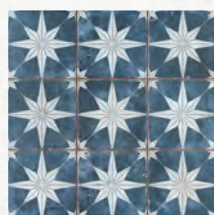

Floral Lattice Blue

Royal Bloom

Grove Green

Kings Marrakech Blue

Kings Star Nero

Kings Star Blue

Kings Star Sky

Kings Star Night

Vintage White

Classic White

Vintage Black

Classic Black

HERITAGE HEX COLLECTION

7" x 8"

- Porcelain
- PEI PEI 4
- Floor & Wall Tile
- Indoor & Outdoor Use

Capturing the rustic appearance of natural stone in a durable porcelain material, our Heritage Hex collection brings the irreplaceable beauty of nature into any living space. These matte hexagon tiles feature natural mineral-like pattern variations that are available in 7 different color options. This trendsetting display of stone-look design is visually appealing and versatile, and blends beautifully with a range of styles from vintage industrial to modern day.