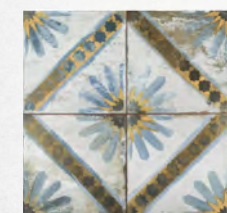

KINGS

COLLECTION

17-5/8" x 17-5/8"

- Ceramic
- PEI 4
- Floor & Wall Tile
- Indoor Use

Blending modern and vintage design elements, our Kings Collection radiates old-world European elegance. With a unique, low-sheen glaze, this encaustic-inspired collection is available in diverse color tones and features a variety of geometric and hand-painted, watercolor inspired patterns. Designed by interior architect and furniture designer Francisco Segarra, this collection is a true reflection of vintage industrial design. Realistic imitations of scuffs and spots that are the marks of well-loved, worn, century-old tile bring rustic charm to your interior

Marrakech Blue