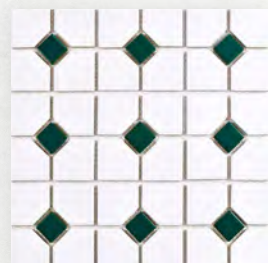

OXFORD COLLECTION

11-1/2" x 11-1/2"

- Porcelain
- PEI PEI 3
- Floor & Wall Tile
- Indoor & Outdoor Use

Offering a fresh approach to traditional style, our Oxford Collection is a unique blend of shapes and finishes. These mosaic tiles feature square matte chips that are accented by glossy diamond pieces, creating a dynamic and soothing aesthetic. Available in multiple color options, these multi-shaped tiles put a contemporary twist on the traditional simplistic nature of mosaic tile.

Green Dot

ACME
BRICK

TILE
STONE