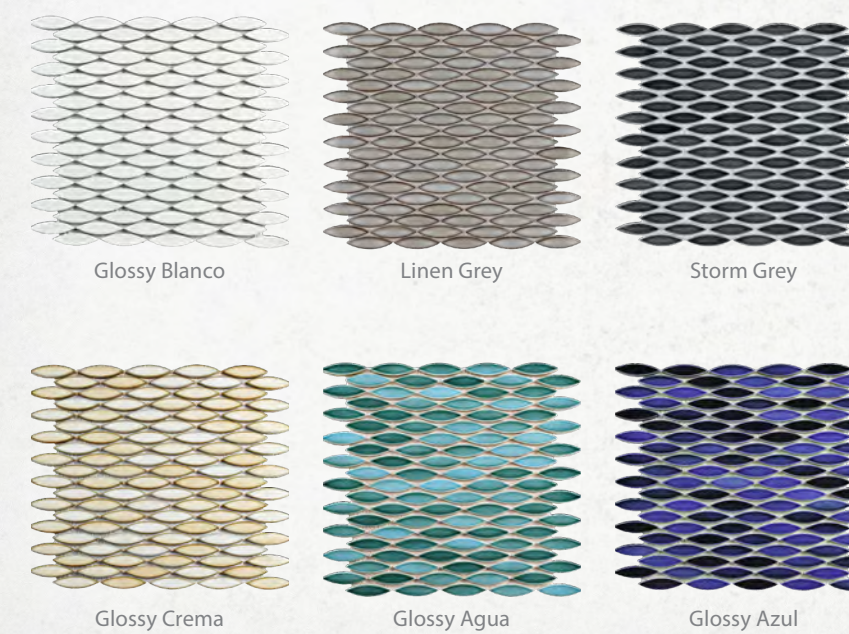

Floor & Wall Tile

Indoor & Outdoor Use

Featuring a simple yet captivating design, our Porto Capri Hex Collection introduces eye-catching beauty that provides character and personality wherever it is installed. Available in several different color options, each tile features thick linear patterns that extend across the surface, creating a dynamic and soothing aesthetic that can be installed in a number of playful patterns.

Dandelion

Rose

Aqua

Niagara

Black

PESCADO COLLECTION

12" x 12-1/2"

-  Porcelain
-  Floor & Wall Tile
-  PEI 1
-  Indoor & Outdoor Use

Our Pescado Collection captures the timeless appeal of mosaic tile in a modern geometric format. Featuring a visually rich reactive glaze with an eye-drop effect, these elongated oval tiles are available in 4 different color options. These floor and wall tiles create the subtle illusion of movement through a pleasing mixture of soft cool-toned tints with additional depth provided by the smooth, high glossy finish.