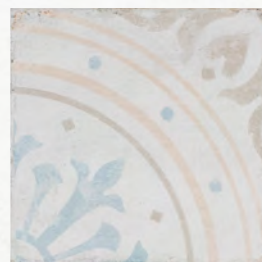

Decor Raval