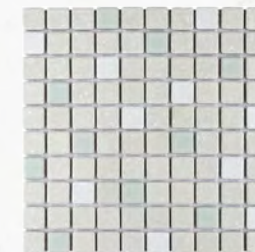

Hexagon Natural

Penny Natural

Mini Penny White

Subway White

Penny White

Square White

Subway Perla

Subway Natural

Square Natural

ACME
BRICK

TILE
&
STONE

CRYSTALLINE SQUARE COLLECTION

11-3/4" x 11-3/4"

-  Porcelain
-  PEI 4
-  Floor & Wall Tile
-  Indoor & Outdoor Use

Our Crystalline Square Collection is an innovative twist on the classic mosaic. Featuring a mottled glazed surface, these tiles are comprised of square chips with a muted color palette. This slightly textured mosaic collection creates a classic and versatile look with slightly rounded squares arranged on an interlocking mesh to create a unique and seamless installation. This geometric porcelain mosaic is unique yet simplistic enough to integrate into any design, ranging from traditional style renovations to modern home projects.

White

Pistachio

Blue

Grey

Beige

Pink

Market Grey

Market Beige