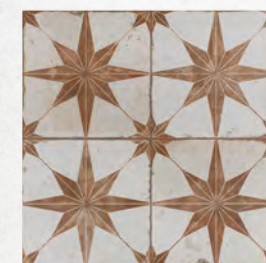

KINGS STAR COLLECTION

17-5/8" x 17-5/8"

- Ceramic
- Floor & Wall Tile
- PEI 4
- Indoor Use

Inspired by traditional encaustic tile, our Kings Star Collection is a stunning blend of old-world style and modern appeal. These ceramic slabs are subtle statement pieces created by antique star patterns that are available in several color options. Designed by interior architect and furniture designer Francisco Segarra, these tiles are a true reflection of vintage industrial design. Realistic imitations of scuffs and spots that are the marks of well-loved, worn, century-old tile allow this collection to bring rustic charm to any interior setting.

Oxide