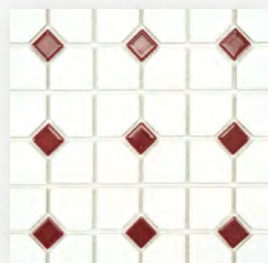

OXFORD COLLECTION

11-1/2" x 11-1/2"

- Porcelain
- PEI PEI 3
- Floor & Wall Tile
- Indoor & Outdoor Use

Offering a fresh approach to traditional style, our Oxford Collection is a unique blend of shapes and finishes. These mosaic tiles feature square matte chips that are accented by glossy diamond pieces, creating a dynamic and soothing aesthetic. Available in multiple color options, these multi-shaped tiles put a contemporary twist on the traditional simplistic nature of mosaic tile.

Maroon Dot

ACME
BRICK

TILE
STONE