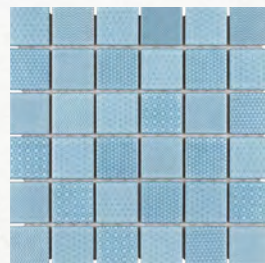

CELADON COLLECTION

11-5/8" x 11-5/8"

- Porcelain
- PEI 1, 2, 3, 4
- Floor & Wall Tile
- Indoor & Outdoor Use

With intricate yet cohesive designs, our Celadon Collection is the ideal choice for a variety of décor styles as they add an element of interest through detailed patterns within each chip. Available in 5 different colors, this mosaic collection features varying geometric and linear designs with a slightly embossed surface, providing an illusion of additional depth and dimension.

Aqua