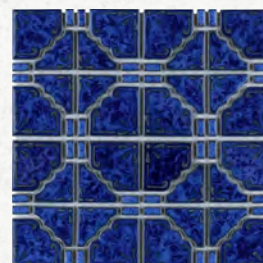

Glossy White

Matte White

Diva Blue

Pacific Blue

Blue Cloud

NOVECENTO

COLLECTION

2-1/2" x 5-1/8"