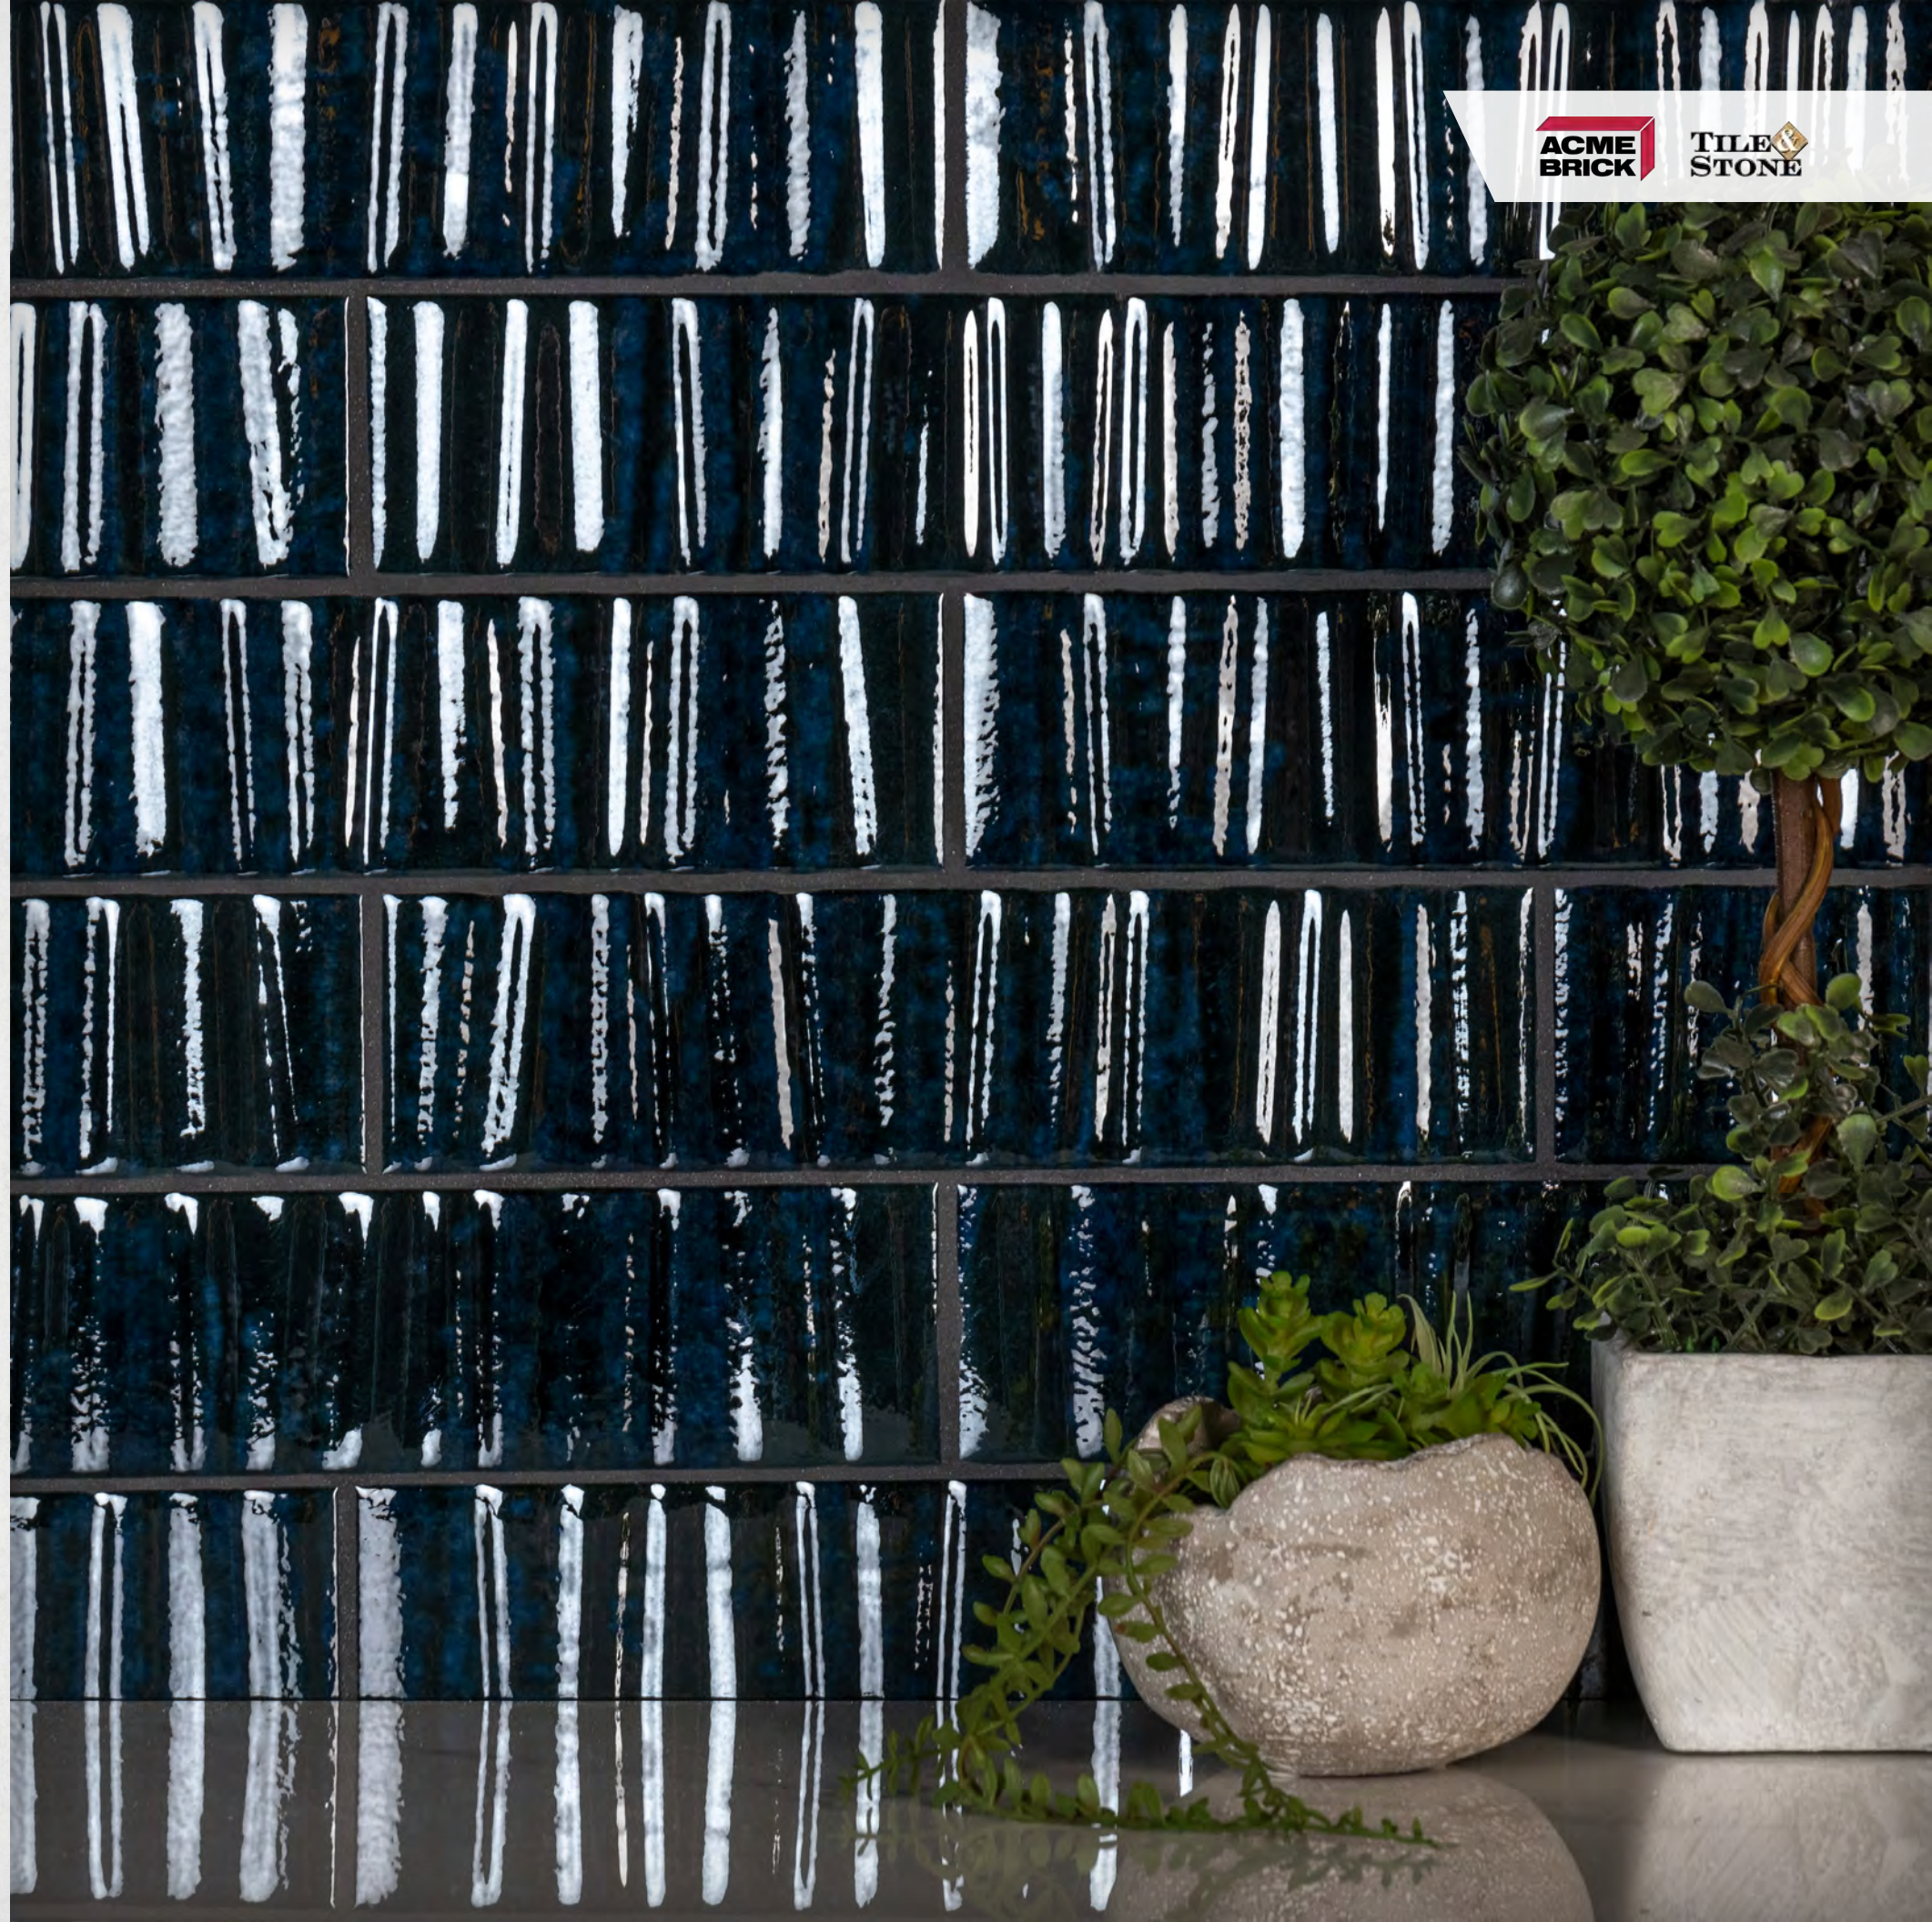

Sapphire

Prisma Sapphire

KINGS ETNA COLLECTION

13-1/8" x 13-1/8"

- Ceramic
- PEI PEI 4
- Floor & Wall Tile
- Indoor Use

Imported from Spain, our Kings Etna Collection radiates old-world European elegance. Available in four different color options, these ceramic encaustic-inspired tiles feature a unique, low-sheen glaze and an undulated surface in faded tones. Designed by interior architect and furniture designer Francisco Segarra, these are a true reflection of vintage industrial design. Realistic imitations of scuffs and spots that are the marks of well-loved, worn, century-old tile bring rustic charm to any interior setting. These rustic scuffs and spots convince that this tile is truly aged.