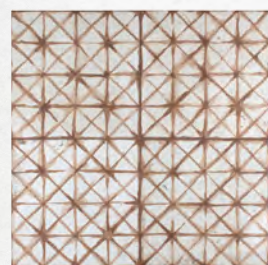

KINGS TEMPLE COLLECTION

17-5/8" x 17-5/8"

- Ceramic
- PEI 4
- Floor and Wall Tile
- Indoor Use

Our Kings Temple Collection features decorative pieces available in four watercolor inspired options. The defining feature of these encaustic-look tiles are the unique, low-sheen glazes in alternating colored intersecting lines that blend to create various geometric shapes. Designed by interior architect and furniture designer Francisco Segarra, these are a true reflection of vintage industrial design with slight variation across each surface that mimics a hand painted appearance.

Oxide