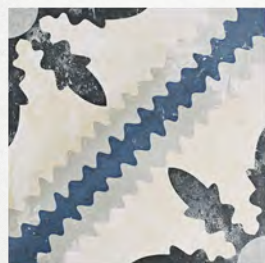

Arctic

Grey

EVOQUE

COLLECTION

9-3/4" x 9-3/4"

- Porcelain
- PEI PEI 4
- Floor & Wall Tile
- Indoor & Outdoor Use

Inspired by artisan cement tiles, our Evoque Collection captures the look of authentic encaustic tiles. Crafted in Spain, these porcelain tiles feature large old-world floral motifs and a weathered, speckled look, replicating the beauty of their cement muse. The floral, geometric patterns blend into virtually any design theme, making these exceptional products for modern installations and historic renovations.