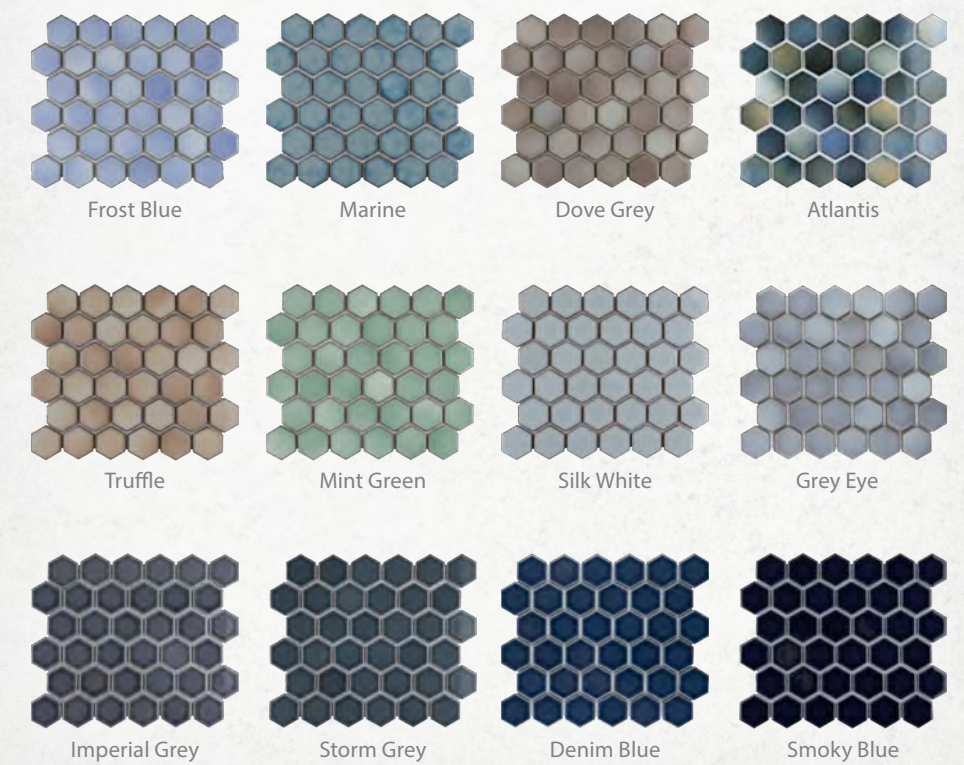

HUDSON

DUE HEX 2" COLLECTION

12-1/2" x 11-1/4"

- Porcelain
- Floor & Wall Tile
- PEI 2, 4
- Indoor & Outdoor Use

As a modern, enlarged deviation from the classic hexagon mosaic, our Hudson Due Hex 2 in. Collection instantly elevates spaces through a refreshing dose of geometric design. Each of these high-quality mosaic tiles feature a reactive glaze with an eye-drop effect, giving each piece a one-of-a-kind look. Available in several different color variations, these tiles create a uniquely sporadic design through a pleasing mixture of cool-toned tints with additional dimension added by the smooth, high-gloss finish.