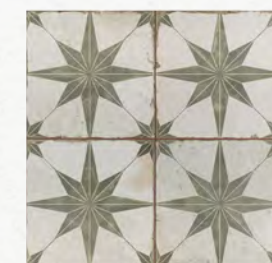

KINGS STAR COLLECTION

17-5/8" x 17-5/8"

- Ceramic
- Floor & Wall Tile
- PEI 4
- Indoor Use

Inspired by traditional encaustic tile, our Kings Star Collection is a stunning blend of old-world style and modern appeal. These ceramic slabs are subtle statement pieces created by antique star patterns that are available in several color options. Designed by interior architect and furniture designer Francisco Segarra, these tiles are a true reflection of vintage industrial design. Realistic imitations of scuffs and spots that are the marks of well-loved, worn, century-old tile allow this collection to bring rustic charm to any interior setting.

Sage