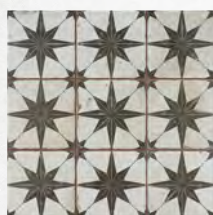

Floral Lattice Blue

Royal Bloom

Grove Green

Kings Marrakech Blue

Kings Star Nero

Kings Star Blue

Kings Star Sky

Kings Star Night

Vintage White

Classic White

Vintage Black

Classic Black

HERITAGE HEX COLLECTION

7" x 8"

- Porcelain
- PEI PEI 4
- Floor & Wall Tile
- Indoor & Outdoor Use

Capturing the rustic appearance of natural stone in a durable porcelain material, our Heritage Hex collection brings the irreplaceable beauty of nature into any living space. These matte hexagon tiles feature natural mineral-like pattern variations that are available in 7 different color options. This trendsetting display of stone-look design is visually appealing and versatile, and blends beautifully with a range of styles from vintage industrial to modern day.