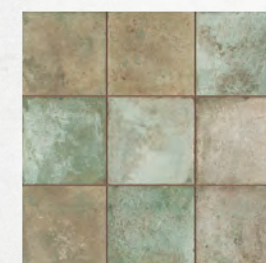

KINGS ETNA COLLECTION

13-1/8" x 13-1/8"

- Ceramic
- PEI PEI 4
- Floor & Wall Tile
- Indoor Use

Imported from Spain, our Kings Etna Collection radiates old-world European elegance. Available in four different color options, these ceramic encaustic-inspired tiles feature a unique, low-sheen glaze and an undulated surface in faded tones. Designed by interior architect and furniture designer Francisco Segarra, these are a true reflection of vintage industrial design. Realistic imitations of scuffs and spots that are the marks of well-loved, worn, century-old tile bring rustic charm to any interior setting. These rustic scuffs and spots convince that this tile is truly aged.

Sage