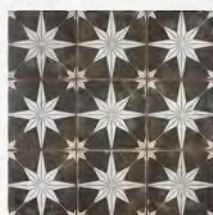

Floral Lattice Blue

Royal Bloom

Grove Green

Kings Marrakech Blue

Kings Star Nero

Kings Star Blue

Kings Star Sky

Kings Star Night

Vintage White

Classic White

Vintage Black

Classic Black

HERITAGE HEX COLLECTION

7" x 8"

- Porcelain
- PEI PEI 4
- Floor & Wall Tile
- Indoor & Outdoor Use

Capturing the rustic appearance of natural stone in a durable porcelain material, our Heritage Hex collection brings the irreplaceable beauty of nature into any living space. These matte hexagon tiles feature natural mineral-like pattern variations that are available in 7 different color options. This trendsetting display of stone-look design is visually appealing and versatile, and blends beautifully with a range of styles from vintage industrial to modern day.