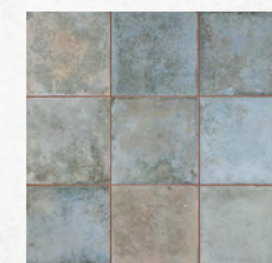

KINGS ETNA COLLECTION

13-1/8" x 13-1/8"

- Ceramic
- PEI PEI 4
- Floor & Wall Tile
- Indoor Use

Imported from Spain, our Kings Etna Collection radiates old-world European elegance. Available in four different color options, these ceramic encaustic-inspired tiles feature a unique, low-sheen glaze and an undulated surface in faded tones. Designed by interior architect and furniture designer Francisco Segarra, these are a true reflection of vintage industrial design. Realistic imitations of scuffs and spots that are the marks of well-loved, worn, century-old tile bring rustic charm to any interior setting. These rustic scuffs and spots convince that this tile is truly aged.

Blue