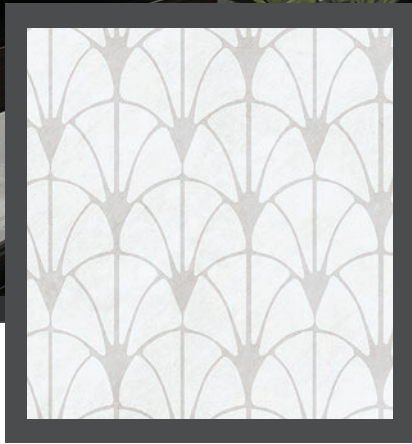

Wave

Wave Collection blurs the lines between indoor and outdoor spaces with calm colors inspired by the natural world. Fresh and graceful, these porcelain tiles feature subtle movement and neutral tones that range from serene greys to peaceful blues. The collection is complemented by matching 12" x 24" Art Nouveau-inspired fanned decos, streamlined and repeated in a symmetrical pattern, as well as trending mosaics and trim pieces.

This collection provides a simple but sophisticated backdrop for both residential and commercial settings, offering maximum design flexibility.

Wave Seaweed

Wave Ice

Wave

Type

Ink Jet Colored Body Porcelain