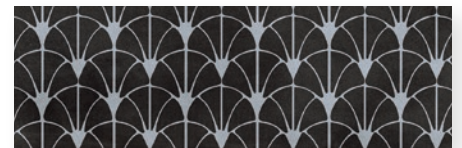

24"x24"

2"x2" Mosaic

3"x24" Bullnose

COAL

SEAWEED

SAND

ASH

ICE

COAL DECO (12"x24" ONLY)

SEAWEED DECO (12"x24" ONLY)

SAND DECO (12"x24" ONLY)

ASH DECO (12"x24" ONLY)

ICE DECO (12"x24" ONLY)

| Size | UOM | CTN/SF | PLT/SF | CTN/LBS | PLT/LBS |
|-------------------------|-----|-------------|--------|---------|---------|
| 12"x24" | SF | 15.50 | 496 | 59.37 | 1941.07 |
| 24"x24" (Special Order) | SF | 15.50 | 496 | 55.03 | 1802.19 |
| 3"x24" Bullnose | EA | 7.75/16 pcs | | 37.20 | |
| 2"x2" Mosaic | EA | 4.84/ 5 pcs | | 17.75 | |