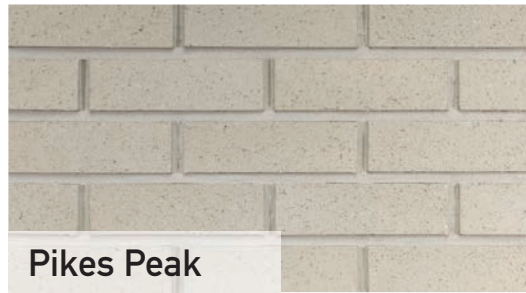

Rushmore

La Sal Dark

STANDARD COLORS

These modular 7 5/8" x 2 1/4" thinBRICK™ are extruded units, with the added benefit of dovetail slots on the back. They are compatible with formliner systems, or with lightweight metal panel systems where brick are secured with a thinset system and then finished with traditional mortar. Corners are available in this size.

Snowdrift

Mesa Red

Obsidian

Taconite

Pikes Peak

Reaves Park

Dickens Creek

Ivory
Pikes Peak
Obsidian

Modular Size

ROMAN PLUS COLORS

Our flat thinBRICK™ also come in an extra large size, 19 5/8" x 1 5/8", for a modern clean look with fewer mortar joints.

Snowdrift

Pikes Peak

Obsidian

La Sal Dark
& Ivory

Mesa Red