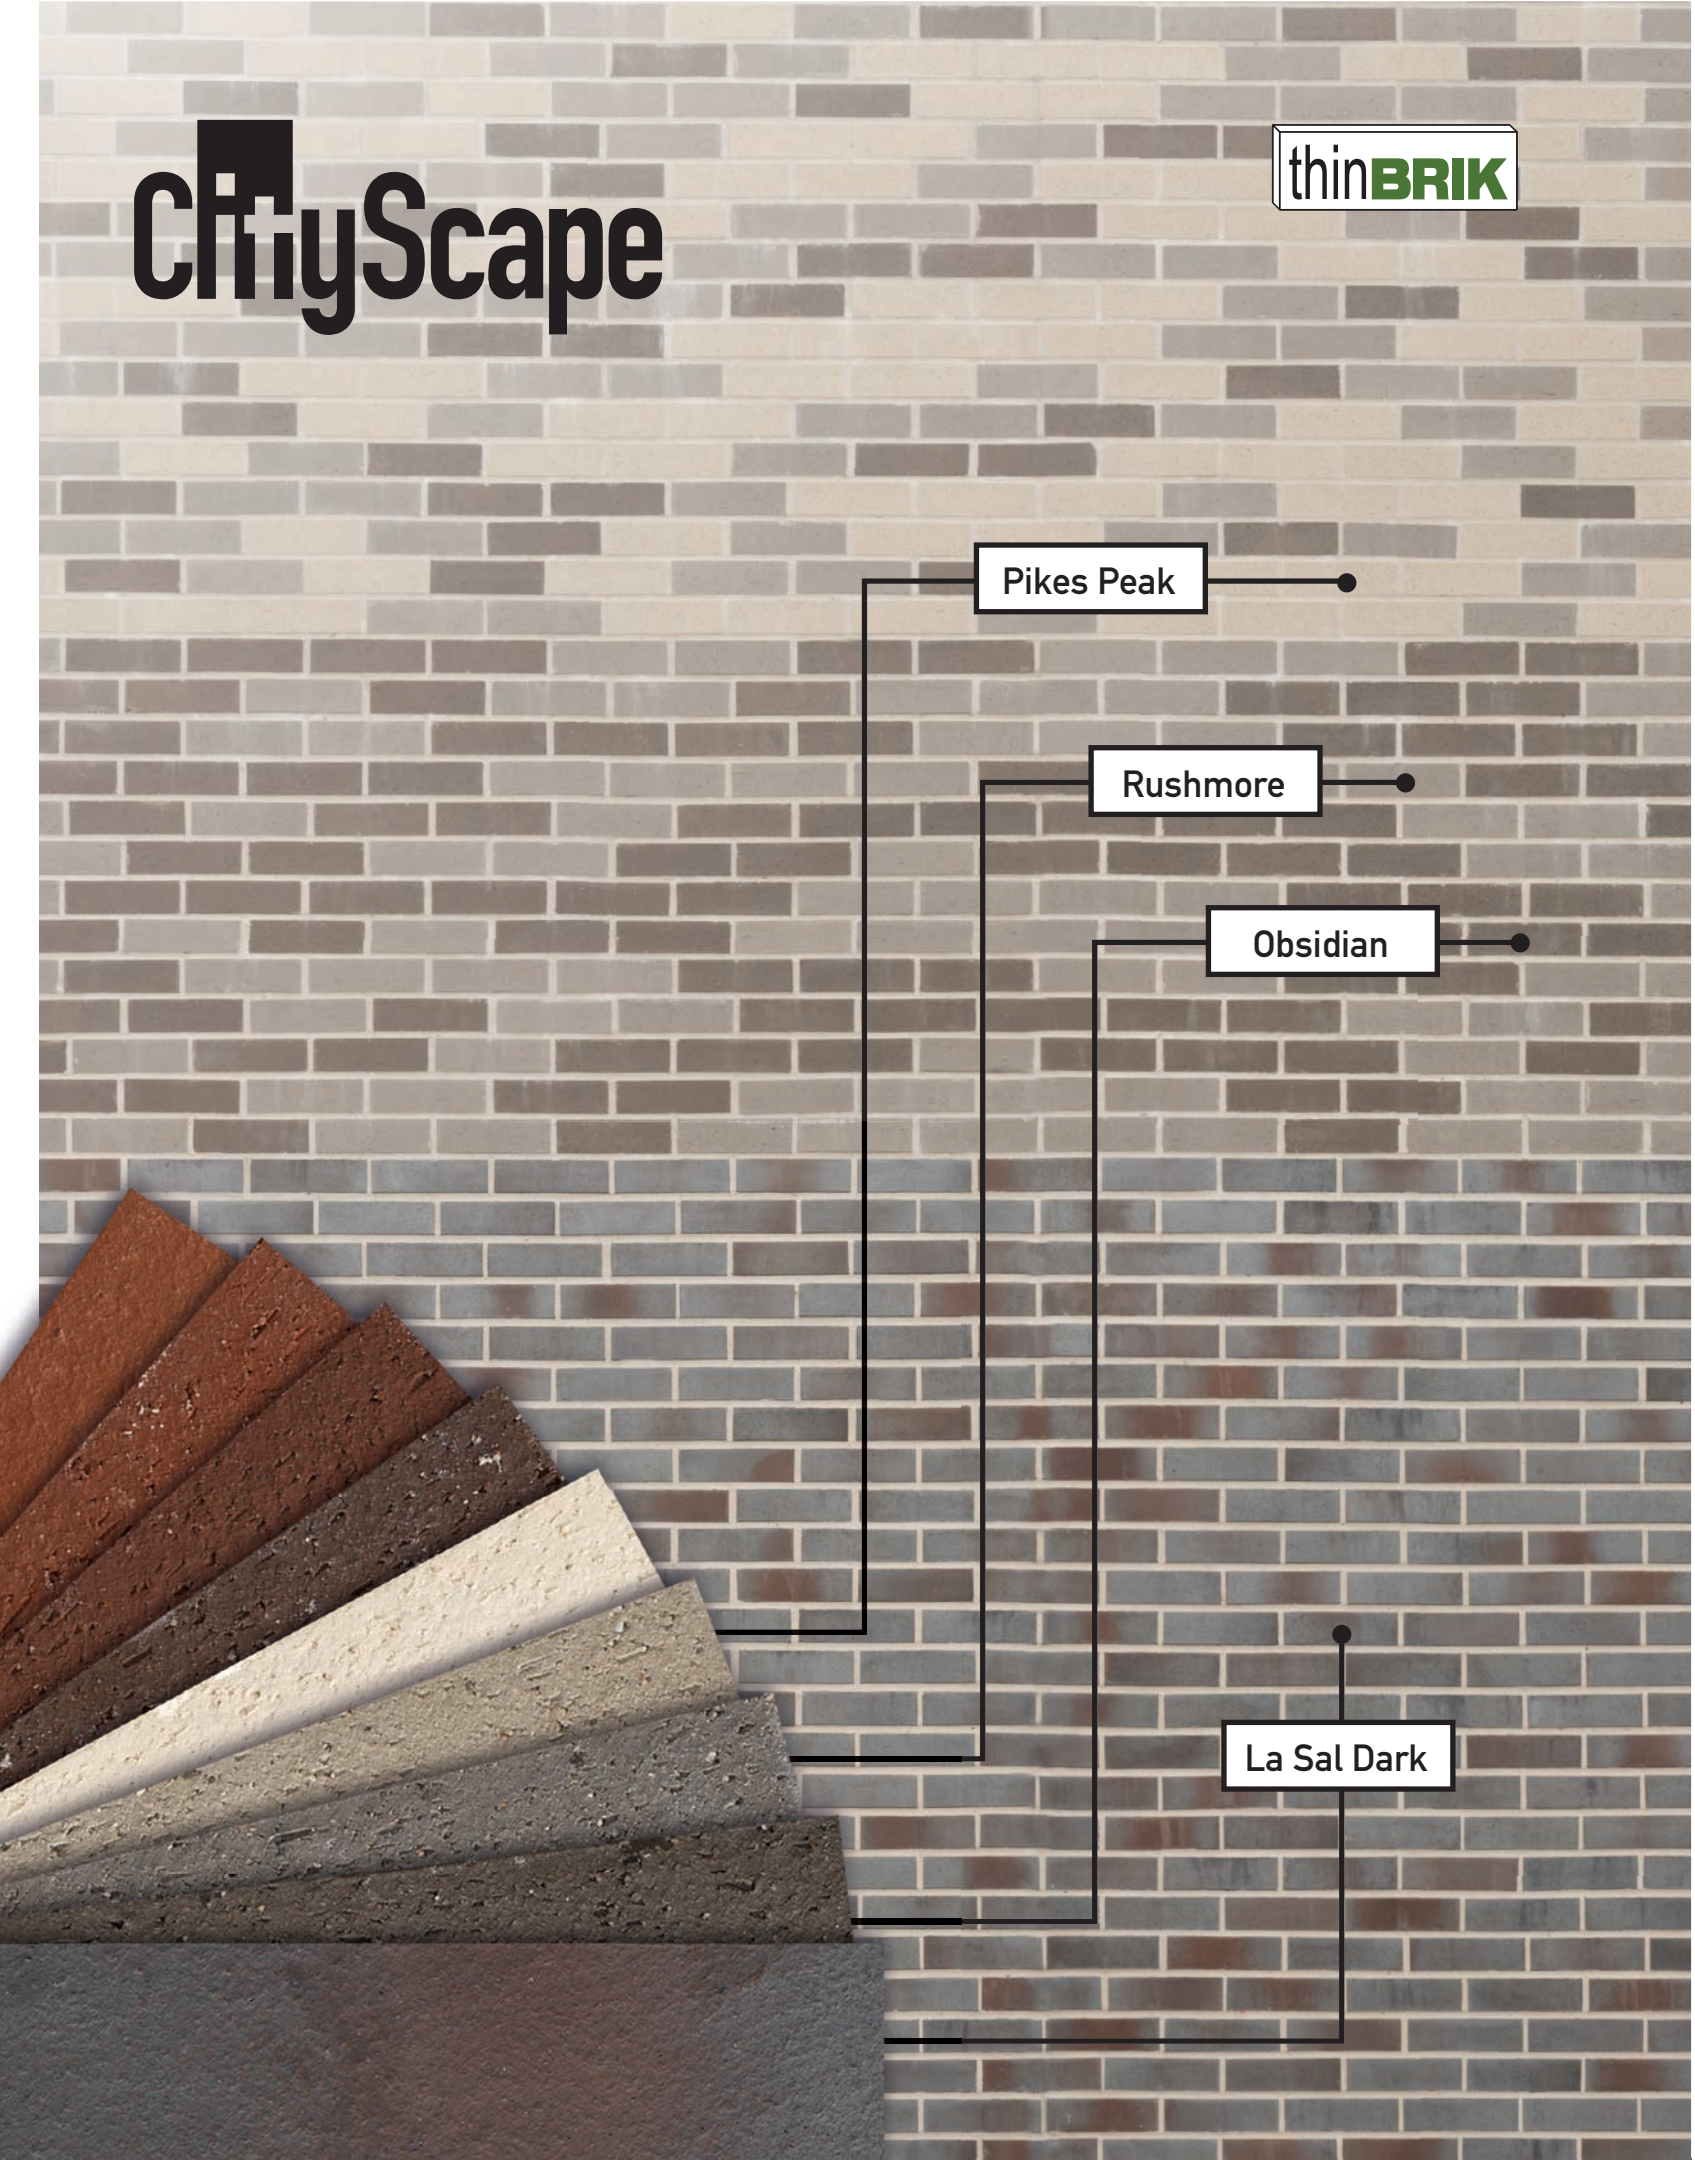

Thin Set Mortar System

Over Concrete Wall

Pre-Cast Wall System

brick.com/cityscape

Cover Image: Four colors mingled on the jobsite.

rev 01192021

CityScape

thinBRiK

Pikes Peak

Rushmore

Obsidian

La Sal Dark