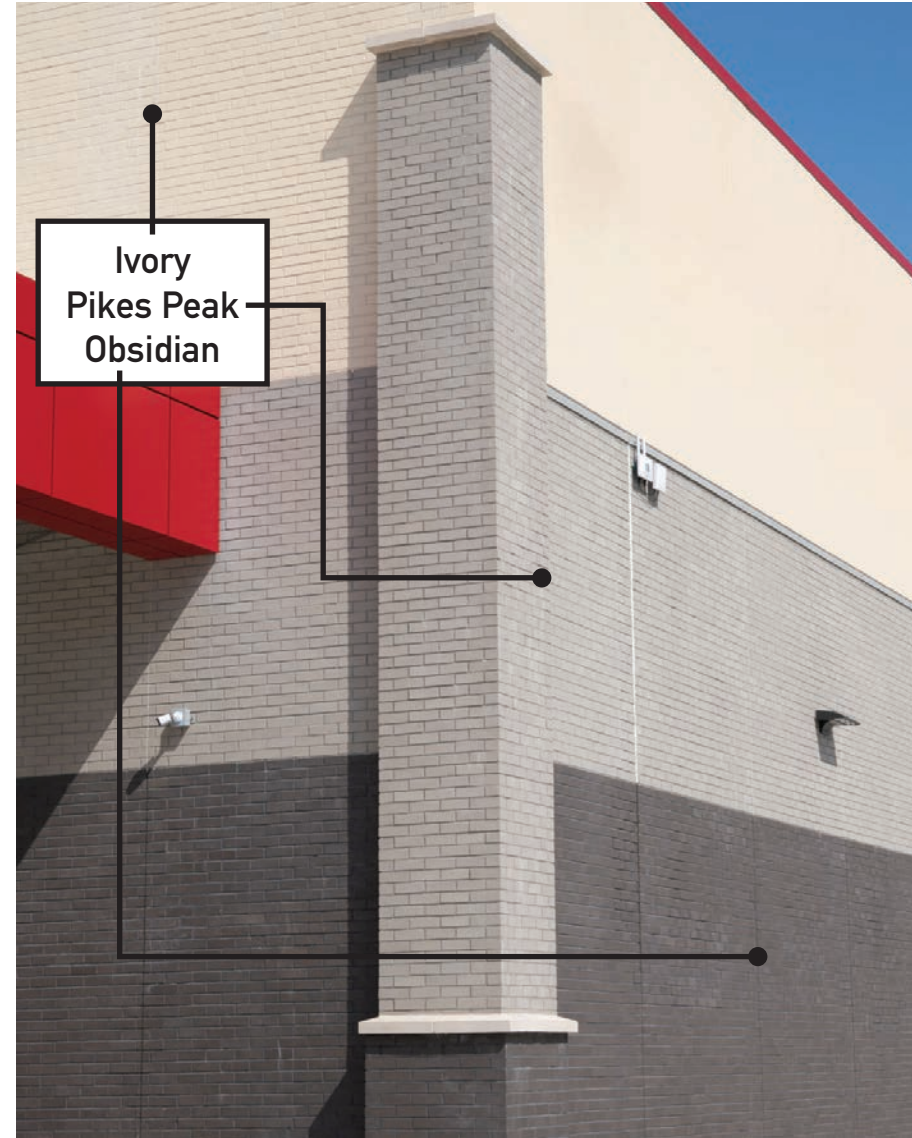

STANDARD COLORS

These modular 7 5/8" x 2 1/4" thinBRICK™ are extruded units, with the added benefit of dovetail slots on the back. They are compatible with formliner systems, or with lightweight metal panel systems where brick are secured with a thinset system and then finished with traditional mortar. Corners are available in this size.

Ivory
Pikes Peak
Obsidian