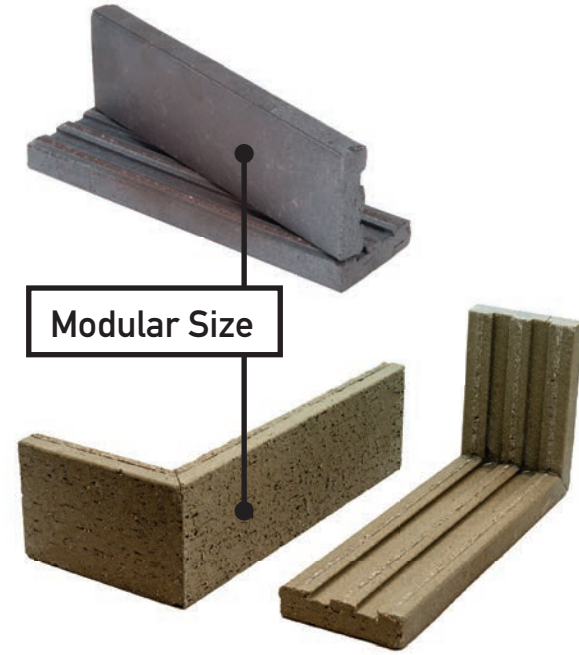

Rushmore

La Sal Dark

STANDARD COLORS

These modular 7 5/8" x 2 1/4" thinBRICK™ are extruded units, with the added benefit of dovetail slots on the back. They are compatible with formliner systems, or with lightweight metal panel systems where brick are secured with a thinset system and then finished with traditional mortar. Corners are available in this size.

Modular Size

ROMAN PLUS COLORS

Our flat thinBRICK™ also come in an extra large size, 19 5/8" x 1 5/8", for a modern clean look with fewer mortar joints.

Snowdrift

Pikes Peak

Obsidian

La Sal Dark
& Ivory

Mesa Red