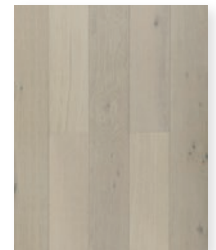

**HERITAGE
COLLECTION**
Fine Wood Floors

Heritage Vineyards

Construction
Engineered Wood

Species
White Oak

Description
Light Wire Brushed Surface

Wear Layer
1/2" Overall Thickness

Finish
UV Cured Urethane

Installation
Glue, Nail or Staple

Warranty
50 Year Residential Wear
Lifetime Structural

SEAL BEACH

**HERITAGE
COLLECTION**
Fine Wood Floors

Size	UOM	CTN/SF	PLT/SF	CTN/LBS	PLT/LBS
7-1/2" x RL (Up to 6')	SF	31.09	1554.50	50	2500