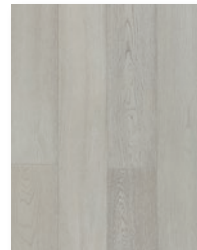

BUTTERFLY CREEK