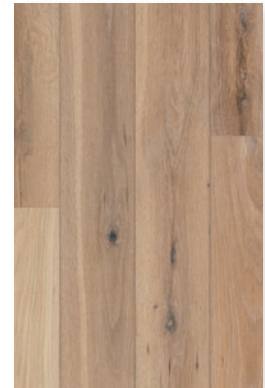

Warranty
50 Year Limited Residential
10 Year Limited Commercial

CELESTIAL GRAY

MOON STAR

SUMMER CALLS

HERITAGE COLLECTION

Fine Wood Floors

Size	UOM	CTN/SF	PLT/SF	CTN/LBS	PLT/LBS
6-1/2" x RL (Up to 48" Long)	SF	32.27	1548.96	48	