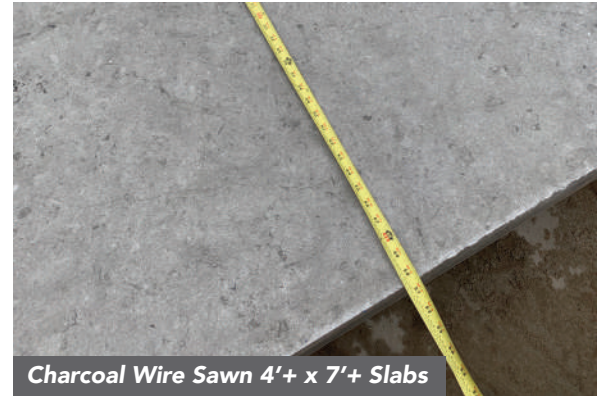

Buff Lueders Wire Sawn Slabs

Buff Lueders Wire Sawn Slabs

Buff, Tan, Charcoal Wire Sawn Slabs

Charcoal Honed Slabs

Charcoal Wire Sawn 4'+ x 7'+ Slabs

Charcoal Wire Sawn 4'+ x 7'+ Slabs
Thicknesses 1.25" - 2.25"+