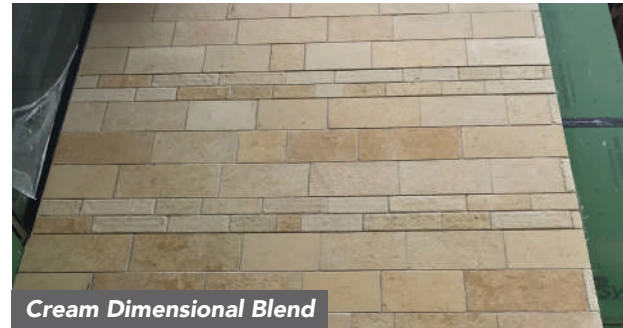

COMMERCIAL DIMENSIONAL CUTS AND FINISHES

Dimensional Blend