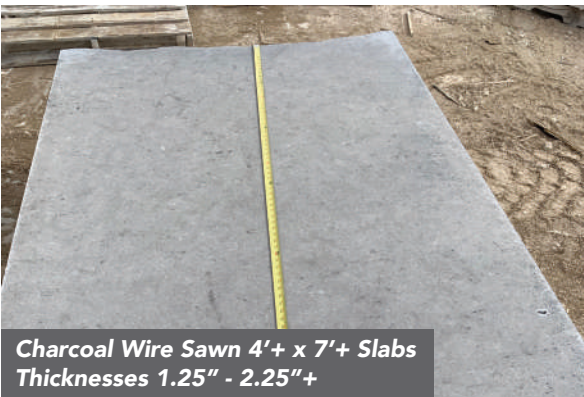

Buff Lueders Wire Sawn Slabs

Buff Lueders Wire Sawn Slabs

Buff, Tan, Charcoal Wire Sawn Slabs

Charcoal Honed Slabs

Charcoal Wire Sawn 4'+ x 7'+ Slabs

Charcoal Wire Sawn 4'+ x 7'+ Slabs
Thicknesses 1.25" - 2.25"+