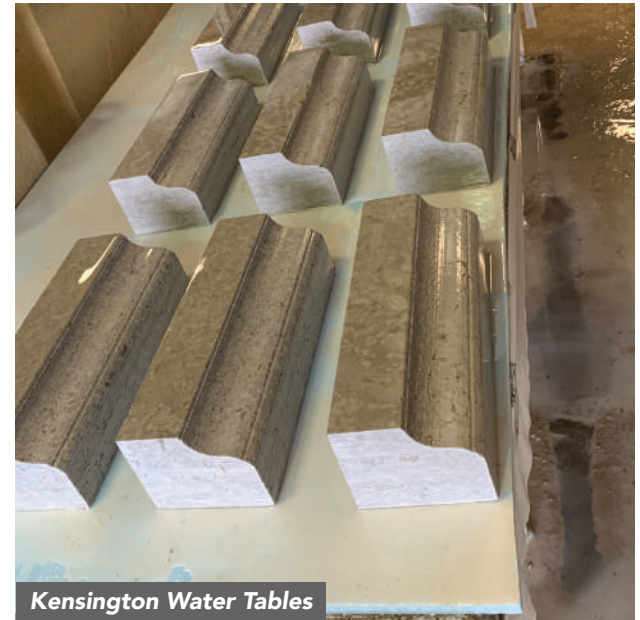

Kentucky Bourbon

2"-12" Chopped Heights

Monterrey Blend

2"-12" Chopped Heights | 2"-12" Sawn Heights

THIN VENEER, FULL DEPTH, TILE, PROFILES, DIMENSIONAL

Kensington

2"-12" Sawn Heights

4"-36"+ Tile Heights and Widths