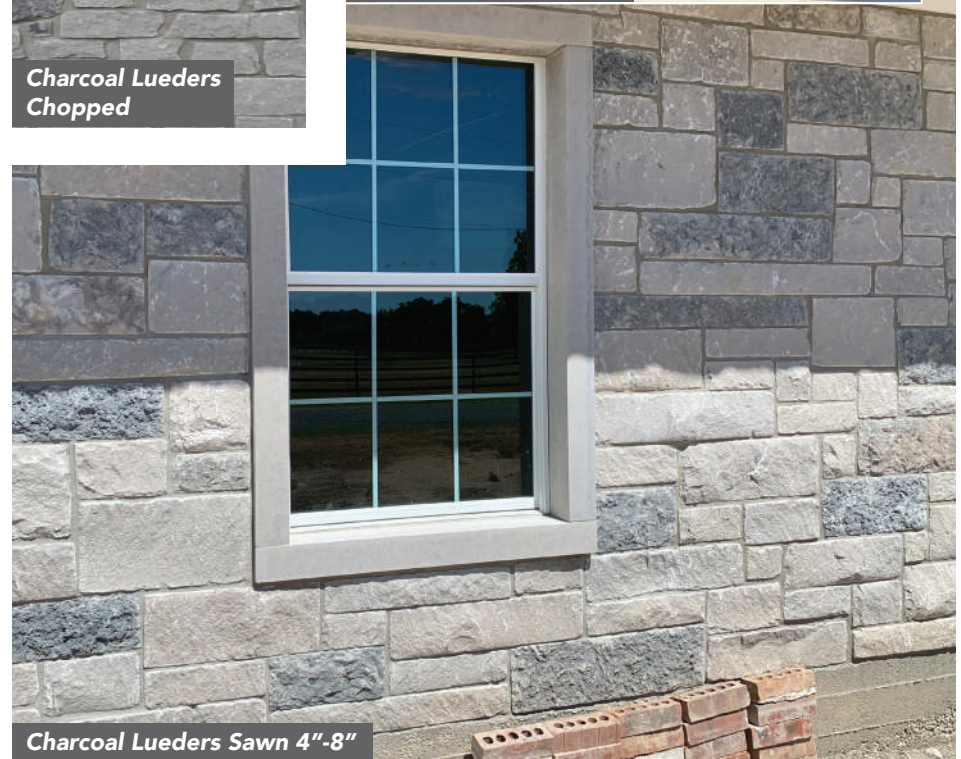

THIN VENEER

Buff Lueders

2"-12" Chopped Heights | 2"-12" Sawn Heights

Charcoal Lueders

2"-12" Chopped Heights | 2"-12" Sawn Heights