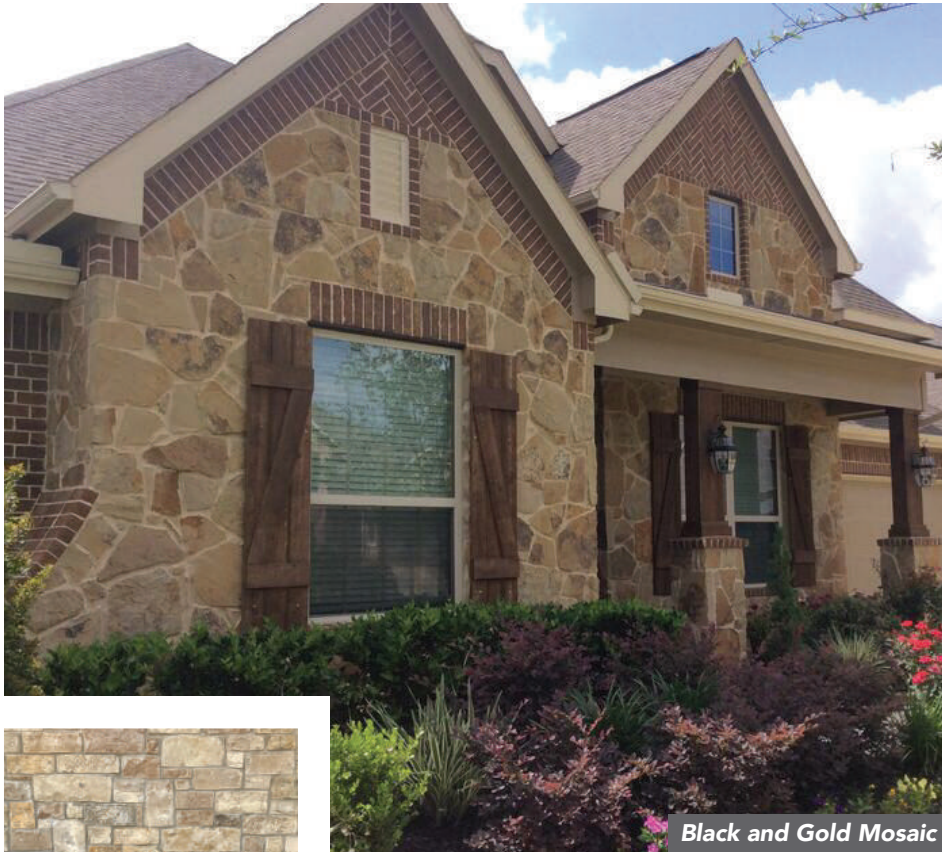

Black and Gold

2"-12" Chopped Heights | 3"-12" Mosaic Heights

Black and Gold Mosaic