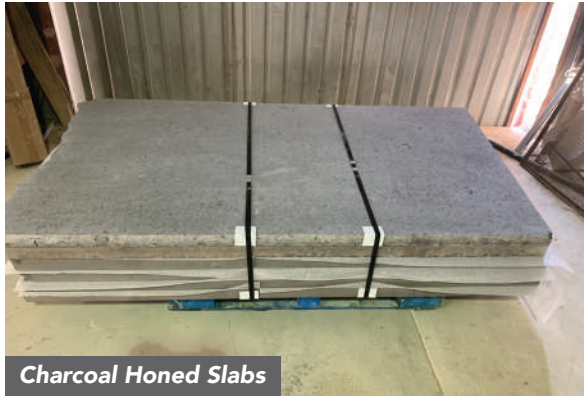

Buff Lueders Wire Sawn Slabs

Buff Lueders Wire Sawn Slabs

Buff, Tan, Charcoal Wire Sawn Slabs

Charcoal Honed Slabs

Charcoal Wire Sawn 4'+ x 7'+ Slabs

Charcoal Wire Sawn 4'+ x 7'+ Slabs
Thicknesses 1.25" - 2.25"+