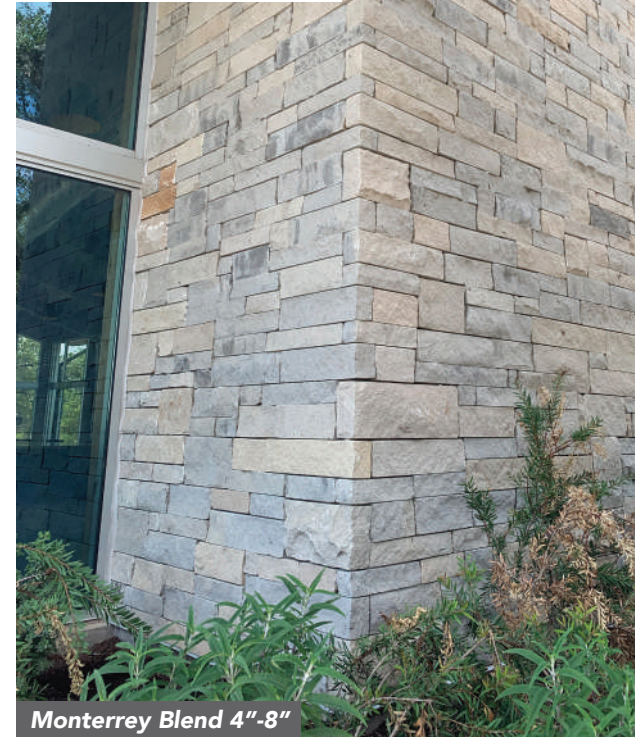

Dovetail

Kentucky Bourbon

Monterrey Blend

Dovetail 4"-8"

Kentucky Bourbon 4"-10"

Monterrey Blend 4"-8"

Dovetail

2"-12" Chopped Heights | 2"-12" Sawn Heights