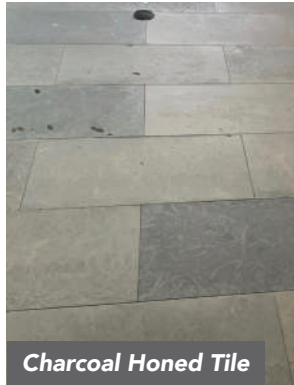

White Bush Hammered

Buff Lueders Honed

COMMERCIAL DIMENSIONAL CUTS AND FINISHES

Color Options

Finishes

Buff Lueders Capstones
Leathered Top and Edges

Charcoal Honed Tile

Buff Lueders Hearth

Charcoal Benches

Buff Lueders Capstones
with Chiseled Edge

Tan Capstones
Chiseled Edge

Cream Bush Hammered
Dimensionals

SPECIALTY CUTS

Phase 1

Phase 2

Phase 3