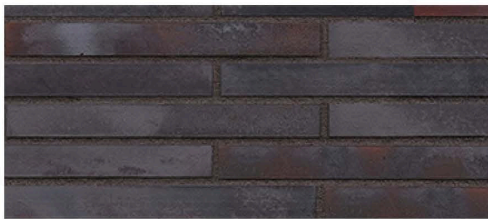

**ULTRA PREMIUM COLLECTION | IMPERIAL SIZE**

High quality thin brick manufactured for interior / exterior use.

Black Beauty

Manganese

Obsidian Shadow

Castle Rock

Brick Capitol

Asteroid House

Argon Wall

Iron Clay

Valyria Stone

King Crimson

Crimson Reflections

Urban Blend

**KING KLINKER THIN BRICK PASSES PCI PULL OUT TEST FOR ALL CLAY COLORS.**