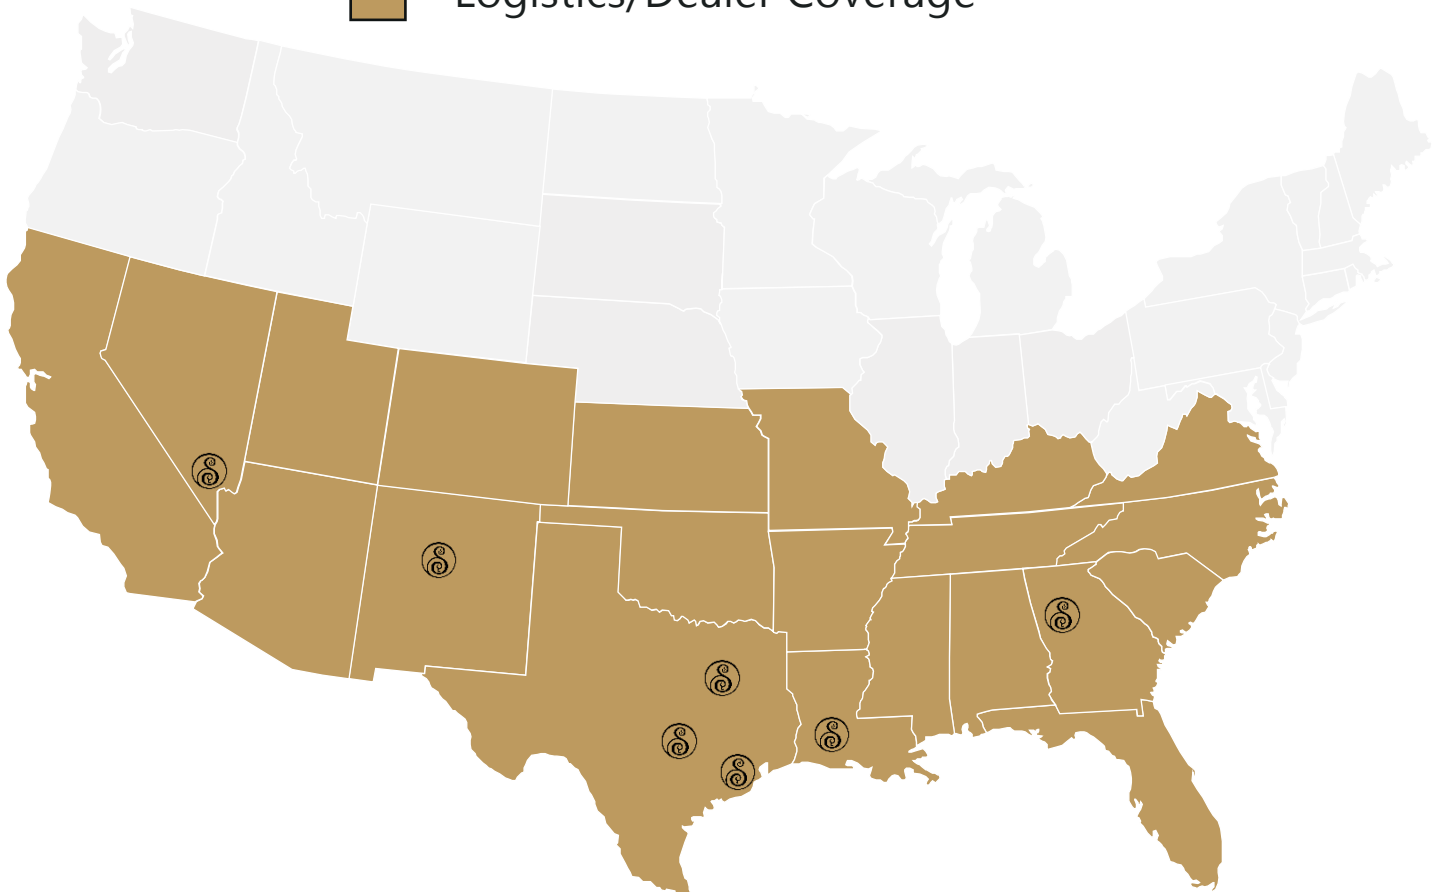

Multiple Locations. Efficient Logistics.

Stately Doors & Windows is committed to providing our clients with the best possible service. Our locations across the Southern half of the United States allow us to offer efficient logistics that save our customers time and money. We take pride in our ability to deliver our products on time with exceptional customer service, making us the go-to choice for doors and windows in the Southern United States.

Stately Doors & Windows Location

Logistics/Dealer Coverage