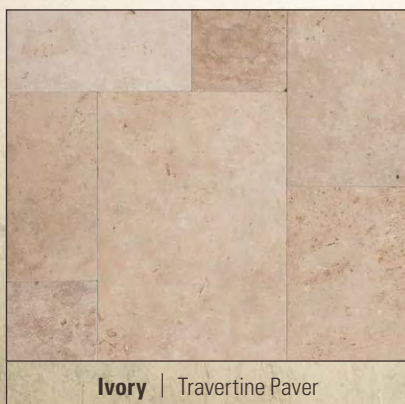

Ivory | Travertine Paver