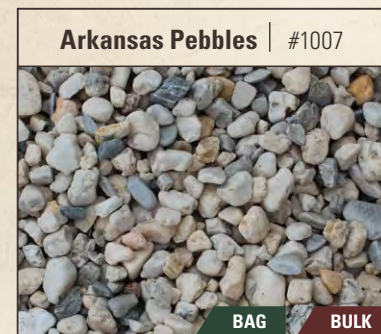

Decorative Gravel

Decorative Gravel from Semco Stone will provide a finished look for your landscaping. Semco offers a large assortment of gravels that can be used in plant beds, terraces, paths and water features. Our Decorative Gravels are available in sizes ranging from 3/8" to 10" diameters and an array of colors.

Please note the icons to represent what products are available in bag or bulk. Ask your Semco Sales representative for more information.

*Call for Availability