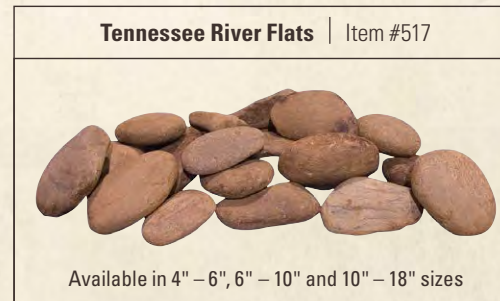

Kewanee Skippers | Item #522
Available in 1 1/2" - 3" and 4" - 7" sizes

Mexican Beach Pebbles | Item #504
Avail. in 1" - 2", 2" - 3" and 3" - 5" sizes & Bagged

Mexican Rainbow | Item #509-3

Sedona | Item #520
Available in 3" - 6" and 6" - 10"

Tennessee River Flats | Item #517
Available in 4" - 6", 6" - 10" and 10" - 18" sizes

Tennessee River Rounds | Item #525
Available in 4" - 6", 6" - 10" and 10" - 18" sizes

Boulders & Ledgerrock

Boulders & Ledgerrock have limitless applications in the landscape. From boulder walls, to outcroppings, to water features, this stone makes a dramatic statement. Semco Stone offers everything from granite to moss covered limestone for your project of any size. Boulders come in a variety of shapes and sizes, with diameters that range from as small as 6" to as large as 5'. Ledgerrock ranges in thickness from 4" to 20", depending on your stone selection.