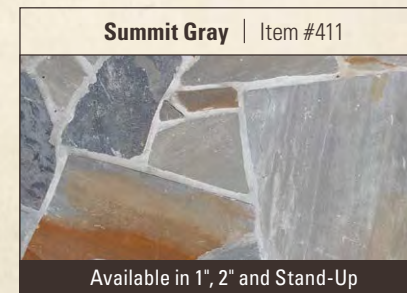

Available in 1", 2" and Stand-Up