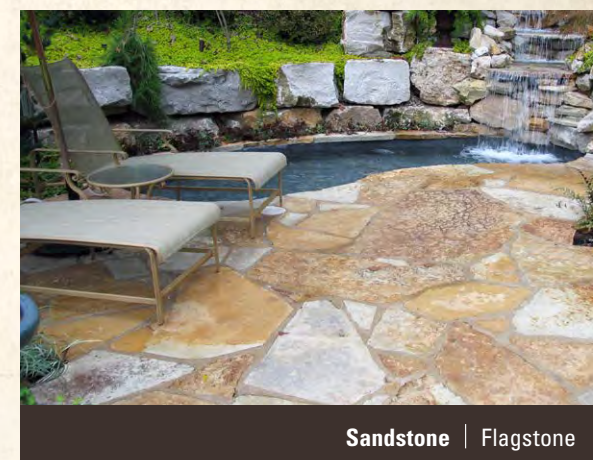

Silver Gray Quartz | Flagstone

Sandstone | Flagstone