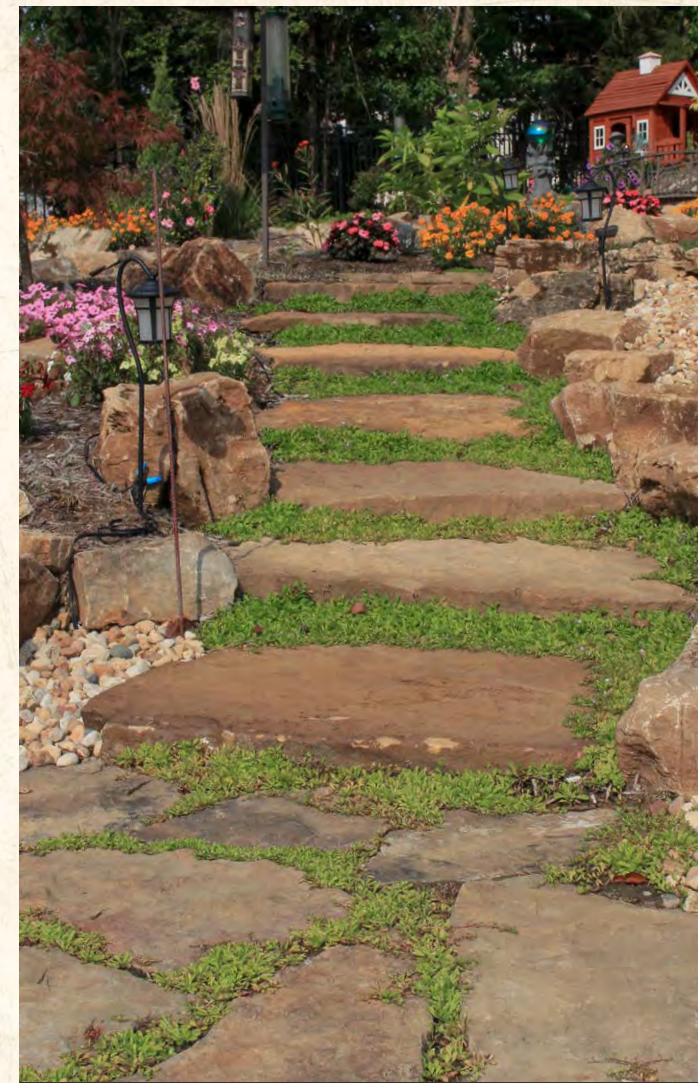

Weathered Sandstone | Boulders & Ledgerrock

Weathered Sandstone | Boulders & Ledgerrock