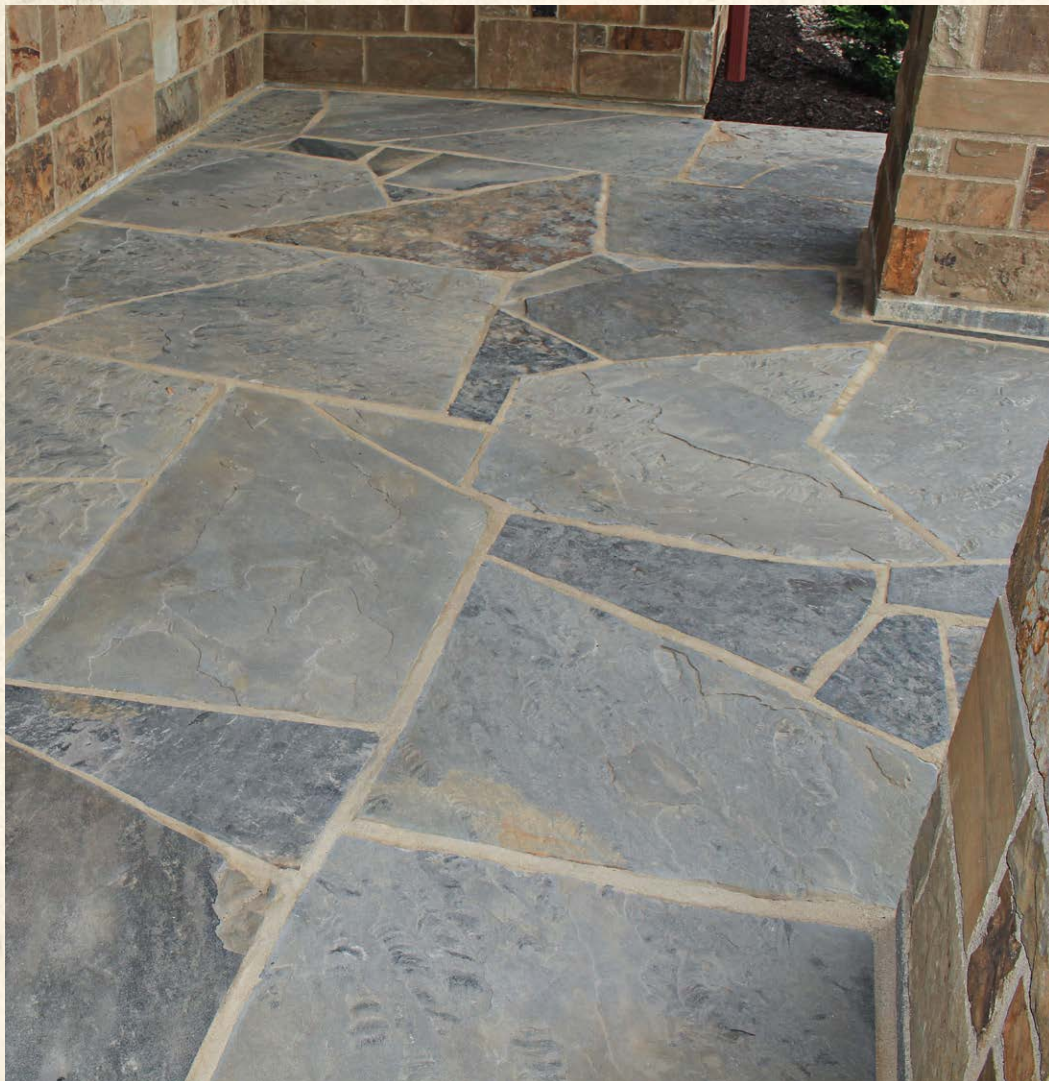

Blue Sandstone | Flagstone