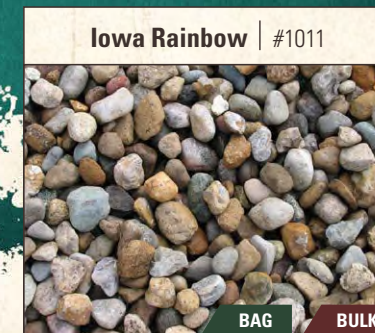

Decorative Gravel

Decorative Gravel from Semco Stone will provide a finished look for your landscaping. Semco offers a large assortment of gravels that can be used in plant beds, terraces, paths and water features. Our Decorative Gravels are available in sizes ranging from 3/8" to 10" diameters and an array of colors.

Please note the icons to represent what products are available in bag or bulk. Ask your Semco Sales representative for more information.

*Call for Availability