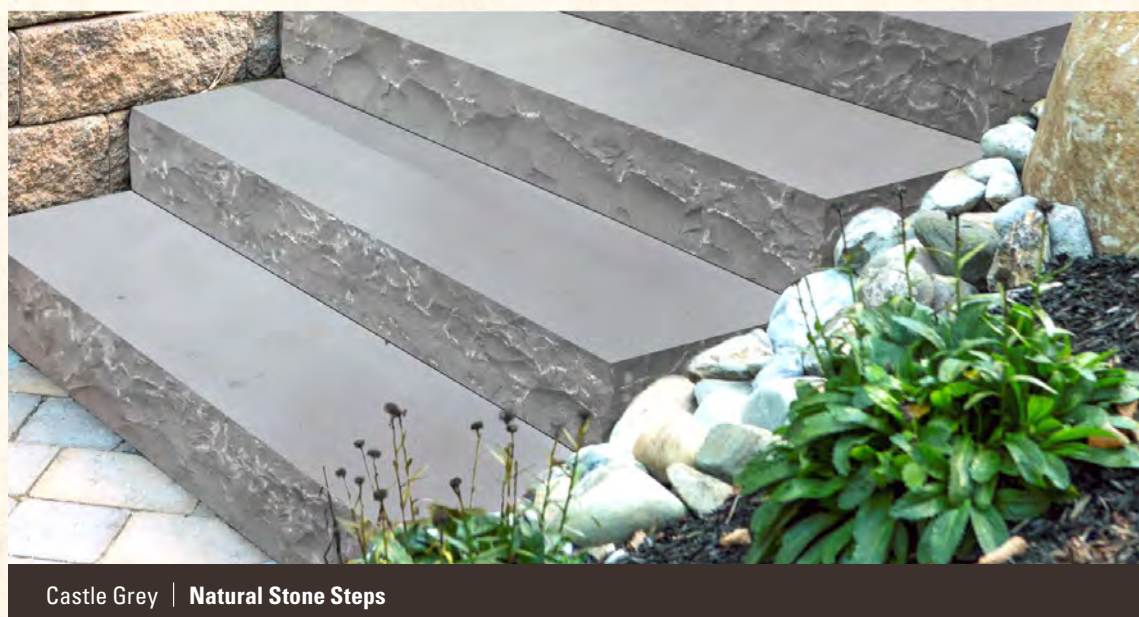

Omega | Natural Stone Steps

Castle Grey | Natural Stone Steps