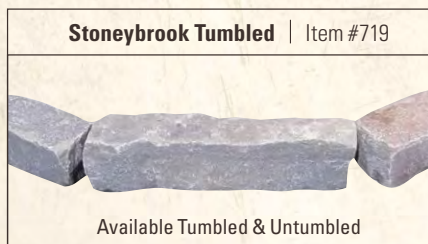

Maple Hill Tumbled - 5" x 5" | Item #718

Rocky Mountain Rose Tumbled | Item #746

Stoneybrook Tumbled | Item #719
Also available Untumbled

Summit Gray Tumbled | Item #740

Wind River Tumbled | Item #703

Black Hills Rustic Untumbled | Natural Stone Edging