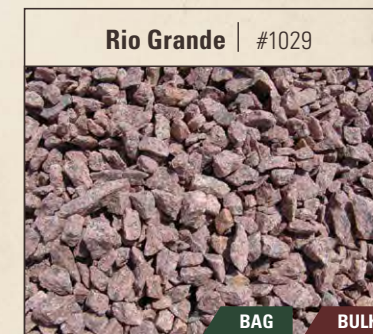

Decorative Gravel

Decorative Gravel from Semco Stone will provide a finished look for your landscaping. Semco offers a large assortment of gravels that can be used in plant beds, terraces, paths and water features. Our Decorative Gravels are available in sizes ranging from 3/8" to 10" diameters and an array of colors.

Please note the icons to represent what products are available in bag or bulk. Ask your Semco Sales representative for more information.

*Call for Availability