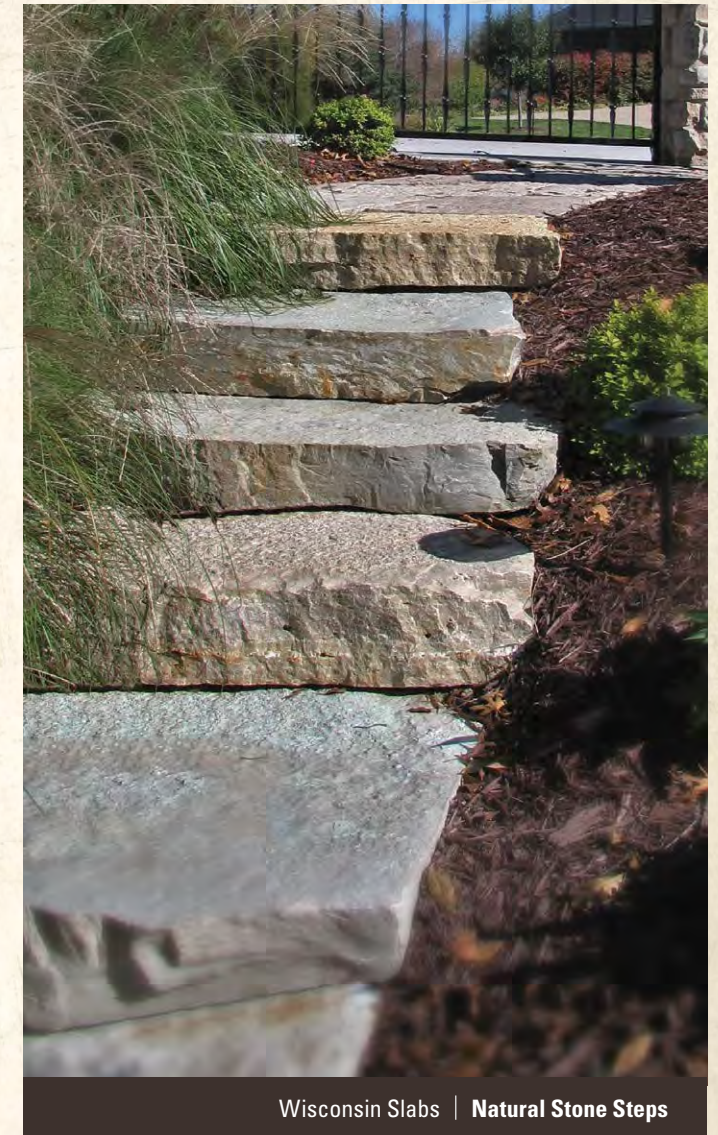

Sunset Buff | **Natural Stone Steps**

Wisconsin Slabs | **Natural Stone Steps**