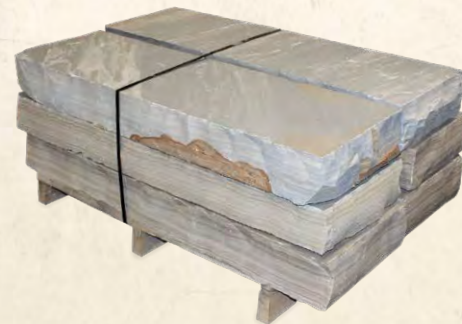

Summit Gray Machine Cut | **Natural Stone Steps**

Sunset Buff | **Natural Stone Steps**

Wisconsin Slabs | **Natural Stone Steps**

Scottsdale Snapped | Item #805
Available in 3' and 4' lengths

Summit Gray Machine Cut | Item #840
Available in 3', 4' and 5' lengths