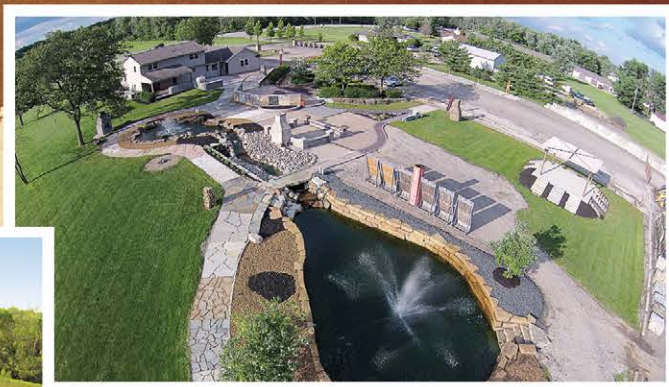

» SEMCO STONE OFFERS MORE LOCATIONS TO SERVE YOU BETTER

Semco Stone has a long-standing reputation for quality when it comes to both our products and our locations. Our large, wide-open facilities feature some of the most organized stone yards in the country with a vast selection of products. Our interior and exterior showrooms offer an inspirational and innovative environment to see installed applications of our products. Our goal is to help you find the natural stone that best suits your project's needs. With Semco Outdoor locations in Cincinnati, OH; Columbus, OH and Kansas City, MO and our parent company, Semco Stone in Perryville, MO, we proudly serve clients all across the United States.

» CORPORATE OFFICE

(800) 814-1072
50 Robinson Industrial Dr.
Perryville, MO 63775
info@semcostone.com

» CINCINNATI, OHIO

(513) 725-0070
11864 Chesterdale Road
Cincinnati, OH 45246
infoOH@semcostone.com

» COLUMBUS, OHIO

(614) 861-4668
6015 Taylor Road
Columbus, OH 43230
infoOH@semcostone.com

» KANSAS CITY, MO

(816) 318-1203
2515 Semco Drive
Belton, MO 64012
infoKC@semcostone.com

» CINCINNATI, OHIO

» COLUMBUS, OHIO