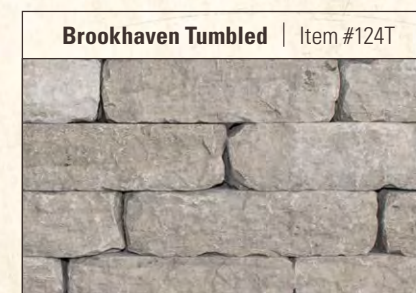

Oakfield | Item #102