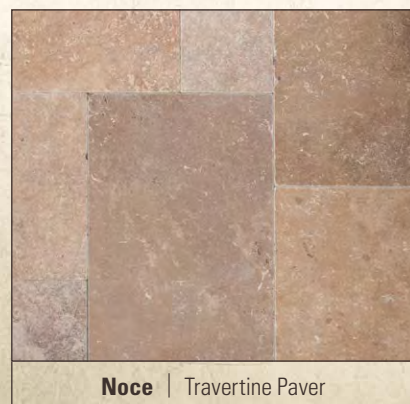

Noce | Travertine Paver