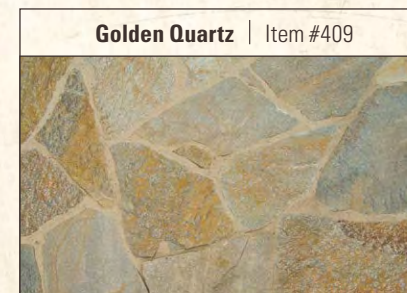

Misty Rose Light | Item #403