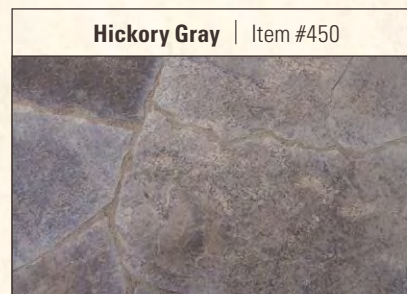

Available in 1", 2" and Stand-Up

Fond du Lac | Item #401

Golden Quartz | Item #409

Grand Canyon | Item #435

Hickory Gray | Item #450

Misty Rose Light | Item #403

Oakfield | Item #402

Pennsylvania Blue Irregular | Item #407