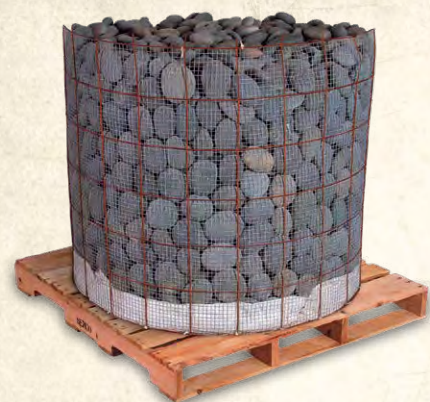

Canadian Colored Cobbles | Item #502

Grand Canyon Cobbles | Item #515

Kewanee Creek Flats | Item #501

Kewanee Skippers | Item #522
Available in 1 1/2" – 3" and 4" – 7"

Mexican Beach Pebbles | Item #504
Available in 1" - 2", 2" - 3" and 3" - 5" and Bagged