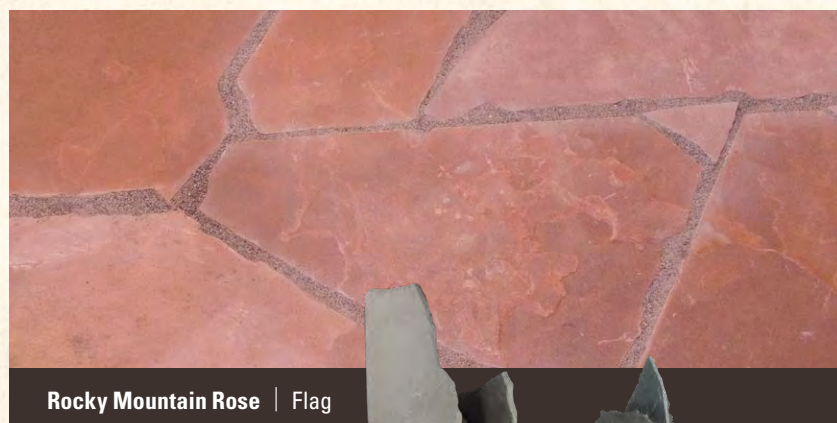

Pennsylvania Blue Irregular | Flagstone

Rocky Mountain Rose | Flag

Silver Gray Quartz | Flagstone

“

★★★★★

"Semco Outdoor was very helpful in helping me and my husband pick out the right flagstone for our walkway. The staff was very knowledgeable and friendly. They took the time to explain every step of the process in laying a flagstone walkway. Highly Recommended!"