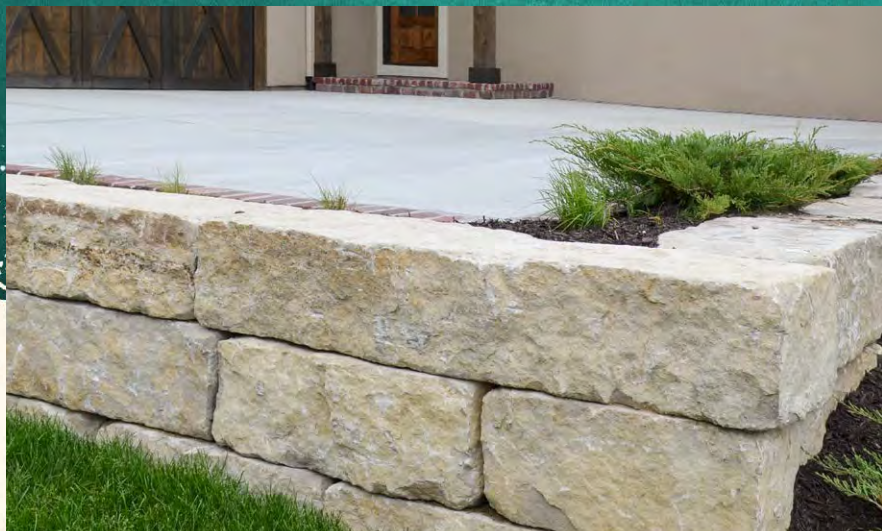

Castlewood | Ledgerrock