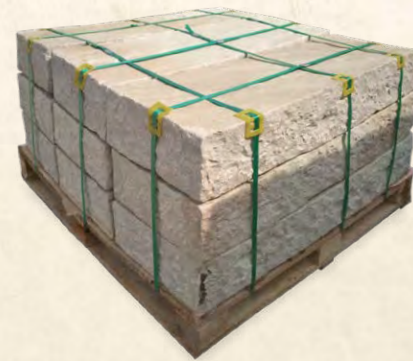

Summit Gray Machine Cut | **Natural Stone Steps**

Sunset Buff | **Natural Stone Steps**

Wisconsin Slabs | **Natural Stone Steps**

Scottsdale Snapped | Item #805
Available in 3' and 4' lengths

Summit Gray Machine Cut | Item #840
Available in 3', 4' and 5' lengths