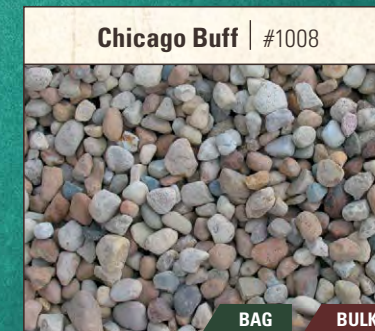

Decorative Gravel

Decorative Gravel from Semco Stone will provide a finished look for your landscaping. Semco offers a large assortment of gravels that can be used in plant beds, terraces, paths and water features. Our Decorative Gravels are available in sizes ranging from 3/8" to 10" diameters and an array of colors.

Please note the icons to represent what products are available in bag or bulk. Ask your Semco Sales representative for more information.

*Call for Availability