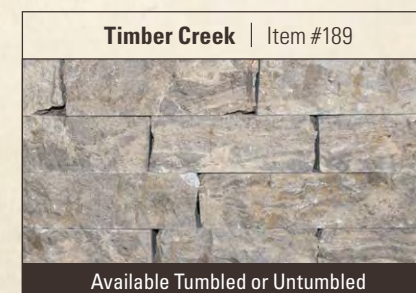

Available Tumbled or Untumbled