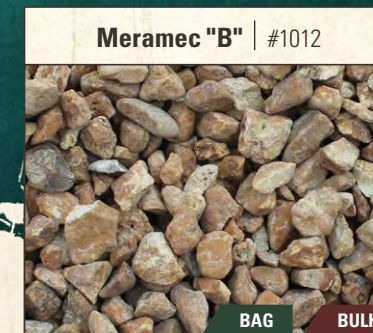

Decorative Gravel

Decorative Gravel from Semco Stone will provide a finished look for your landscaping. Semco offers a large assortment of gravels that can be used in plant beds, terraces, paths and water features. Our Decorative Gravels are available in sizes ranging from 3/8" to 10" diameters and an array of colors.

Please note the icons to represent what products are available in bag or bulk. Ask your Semco Sales representative for more information.

*Call for Availability