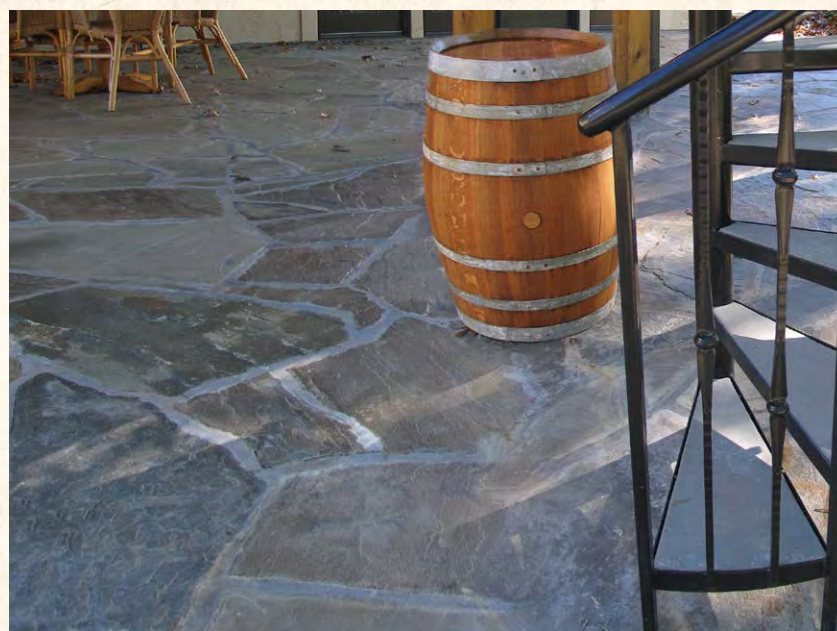

Pennsylvania Blue Irregular | Flagstone