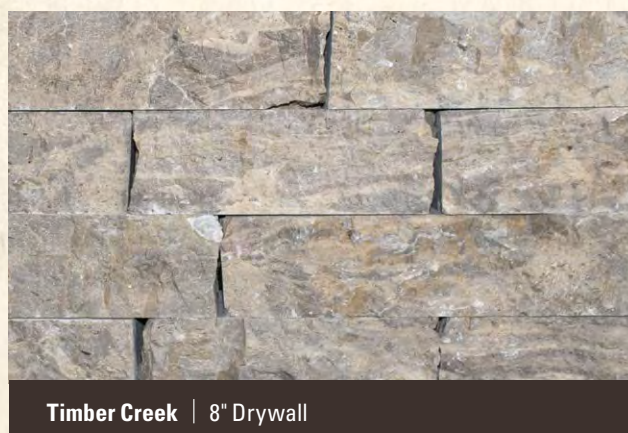

Scottsdale | Item #121

Sky Blue | 8" Drywall

Timber Creek Cottage Wall Tumbled | 8" Drywall

Timber Creek | 8" Drywall

Timber Creek Cottage Wall Tumbled | 8" Drywall

Sky Blue | Item #104
3 5/8" heights

Timber Creek | Item #189
Also available in Tumbled