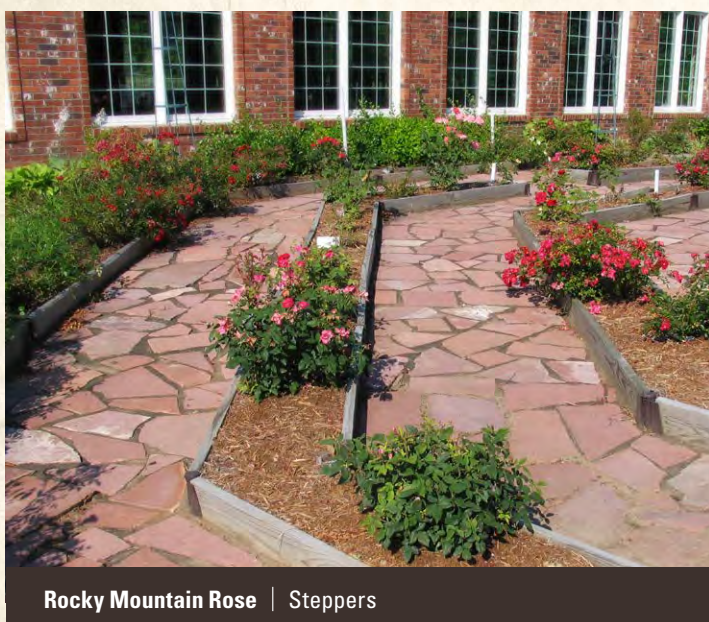

» Stepper Collection «

Landscape Stone

Landscape Stone