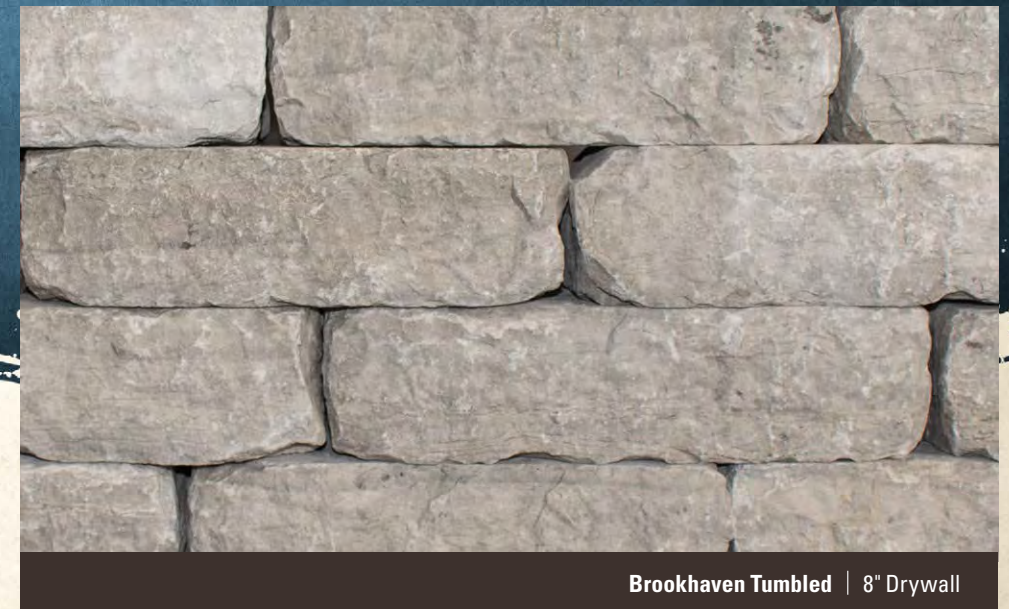

Baltic Buff | 8" Drywall

Brookhaven Tumbled | 8" Drywall