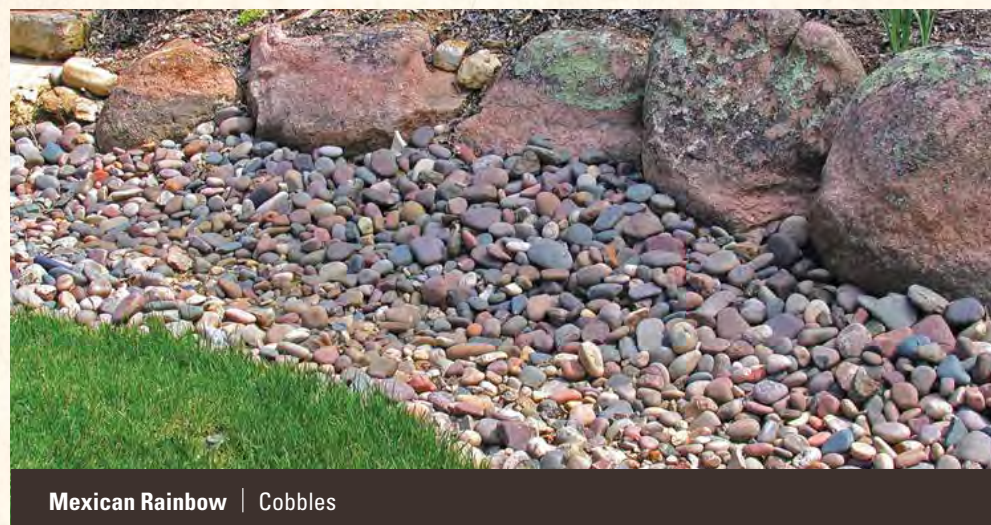

Mexican Rainbow | Cobbles