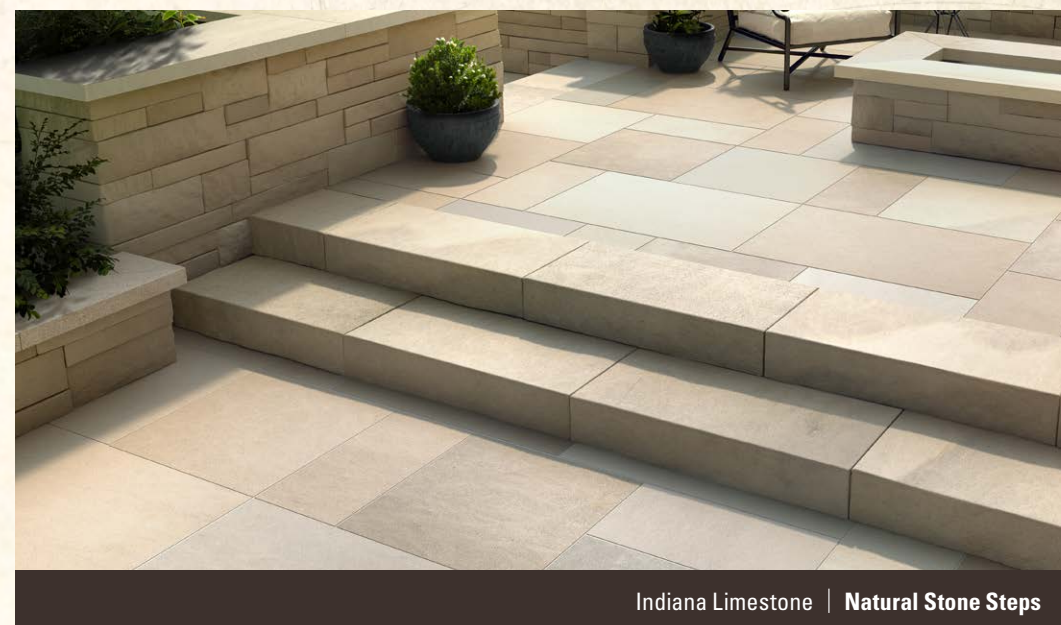

“

"My experience has been great since the day I walked in the door. The salesman walked around not only with myself, but also with my two year old son and my one year old daughter. Semco even ordered samples for me so that I could take them home to show my husband to see the stone in person and for us to make the decision together. I will definitely refer Semco to my friends and family based on the great service and the super friendly and knowledgeable staff, it has been an amazing experience!"

~ Caroline, Columbus, Ohio