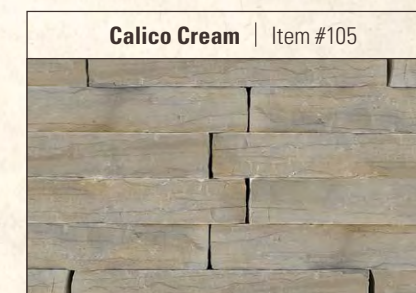

Omega Sandstone | Item #119