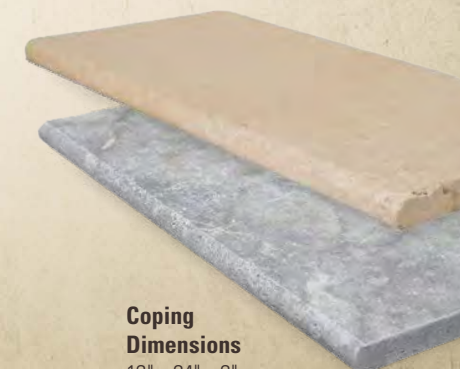

French Pattern
1 1/4" thick

Coping Dimensions
12" x 24" x 2"