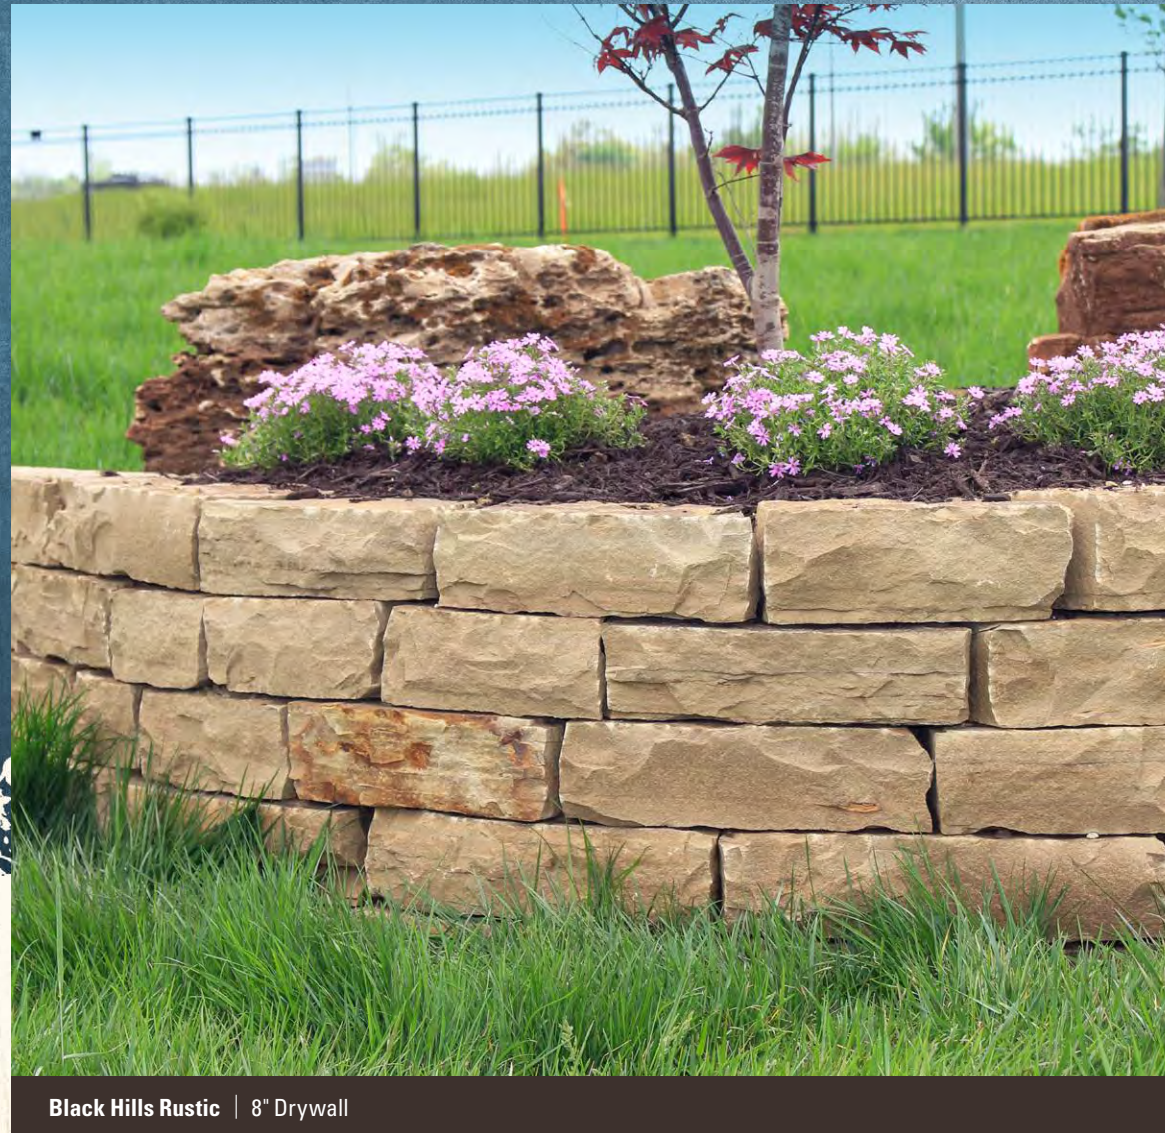

8" Drywall

Installed either dry stacked or mortared, natural stone retaining walls have unparalleled beauty. 8" Drywall allows your project to reflect the timeless beauty of natural stone with refined dimension. Our Drywalls are available in a variety of stones, whether you are looking for the rugged look of natural bed heights or the more formal appearance of sawn heights. Our selection will allow you to find the right stone for your project. Heights of this stone range from 2" to 8" and typically has random lengths, with snapped depths of approximately 8".