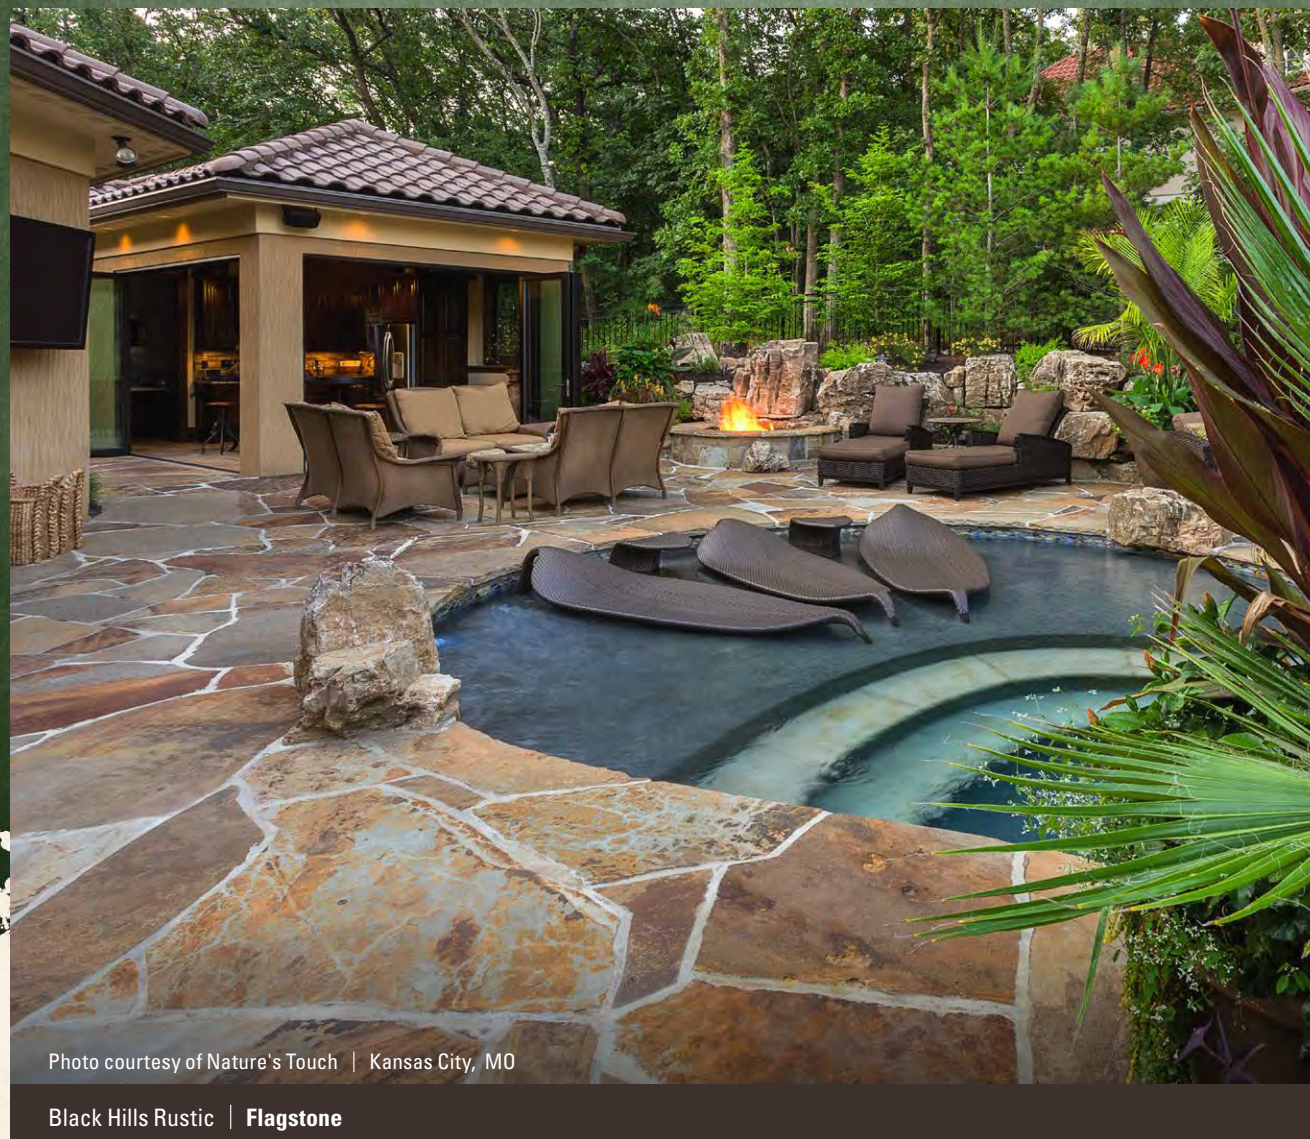

Visit us on-line at www.SemcoStone.com

Flagstone

Flagstone has traditionally been used in applications such as patios, paths and walkways. Our Flagstones are available in thicknesses that range from 1/2" to 3" and diameters from 12" to pallet size sheets, depending on your preference. At Semco Stone we strive to offer a wide selection of color, texture and sizes for all applications.