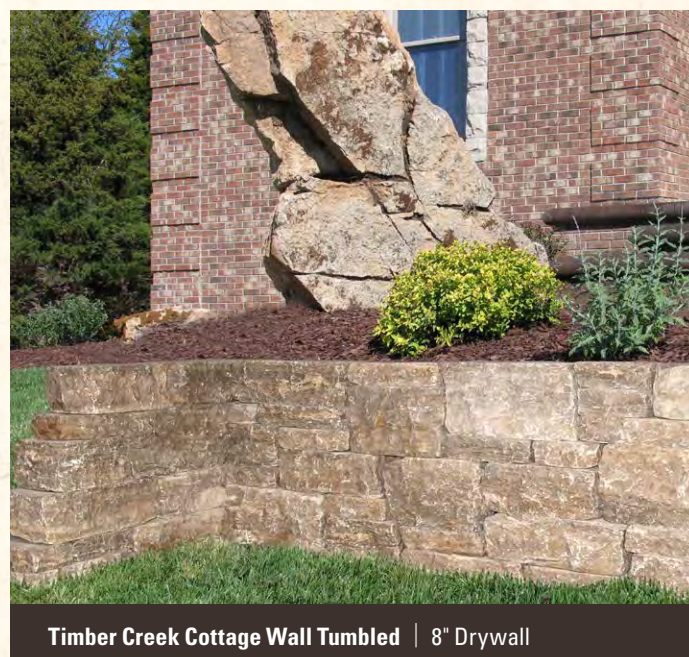

Scottsdale | Item #121

Sky Blue | 8" Drywall

Timber Creek Cottage Wall Tumbled | 8" Drywall

Timber Creek | 8" Drywall

Timber Creek Cottage Wall Tumbled | 8" Drywall

Sky Blue | Item #104
3 5/8" heights

Timber Creek | Item #189
Also available in Tumbled