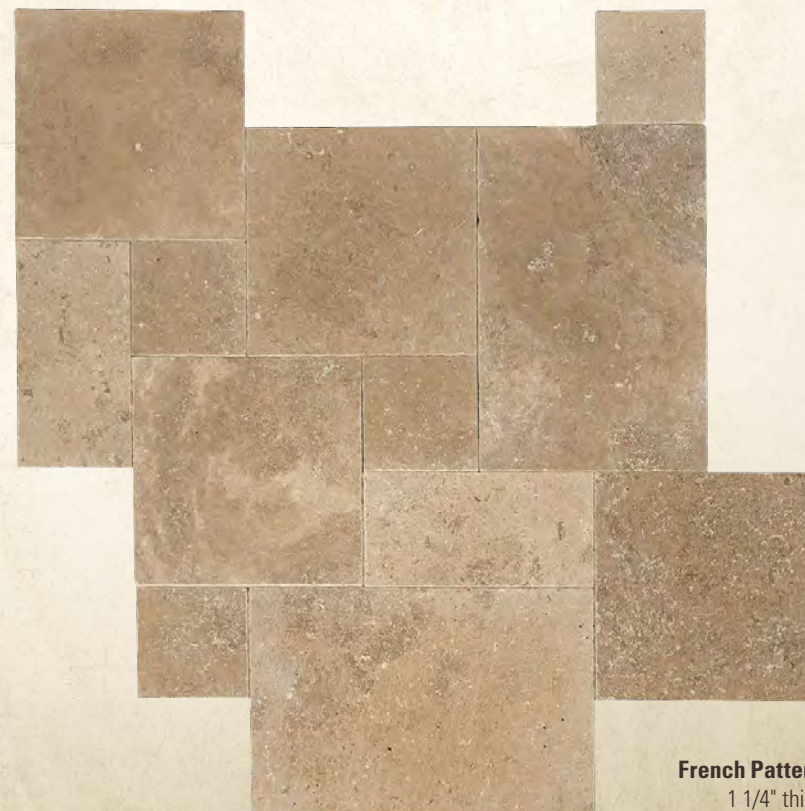

French Pattern
1 1/4" thick