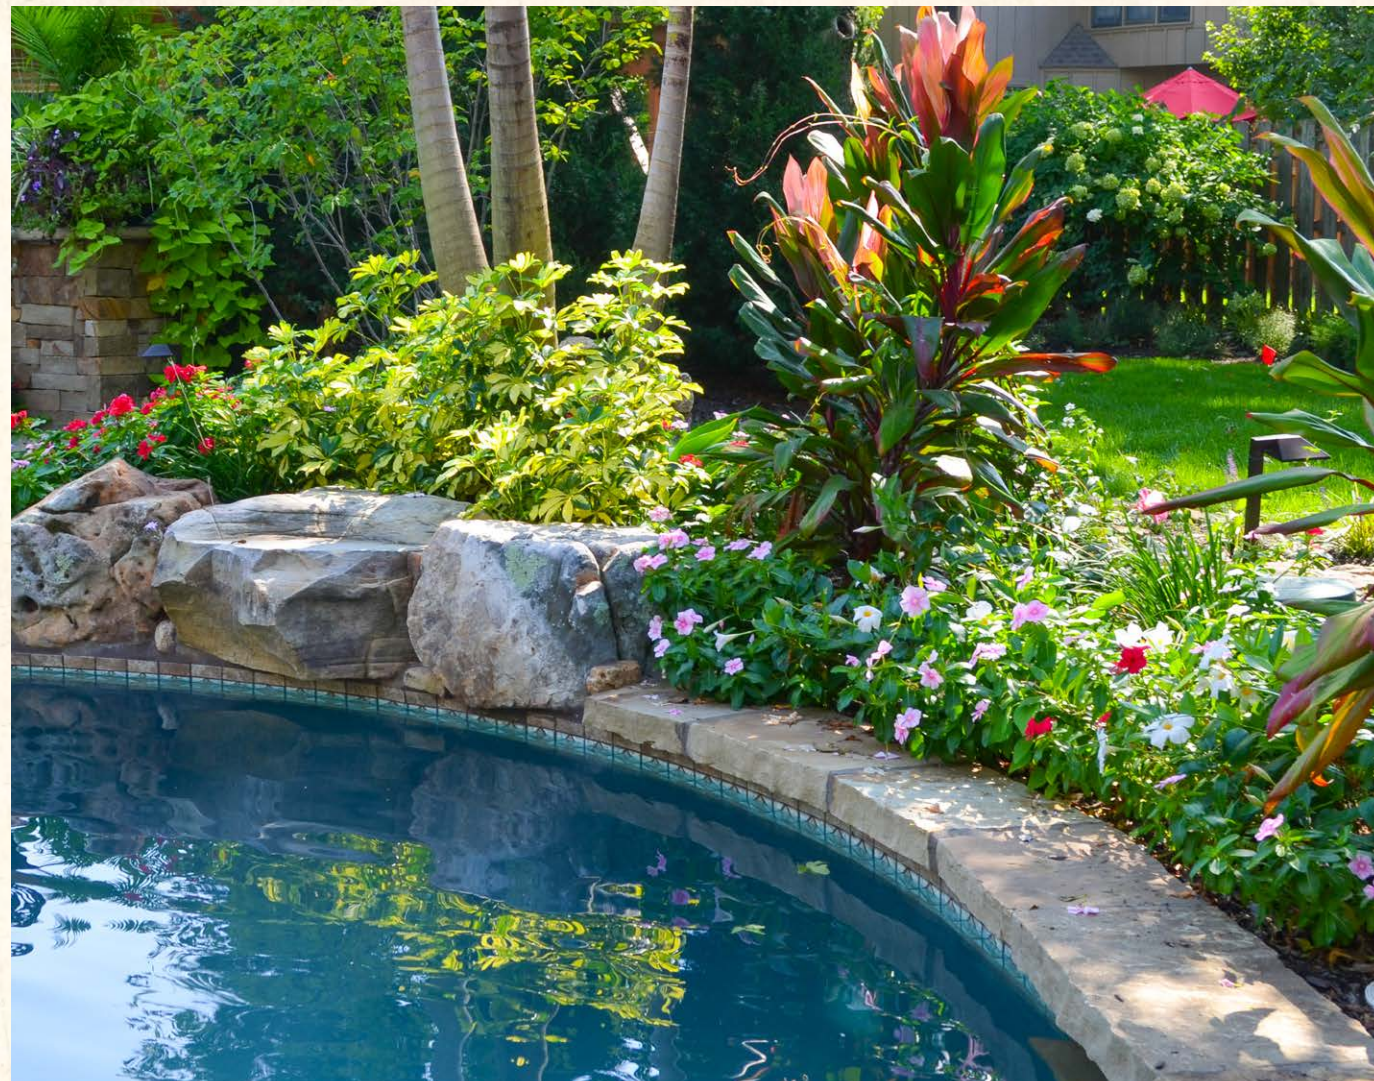

Mossy Mountain | Boulders & Ledgerrock