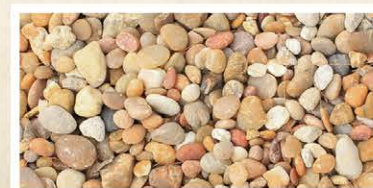

Available in the following Boulder/Decorative Gravel combinations:

Weathered Limestone & Alabama Sunset
Item #5072-WL