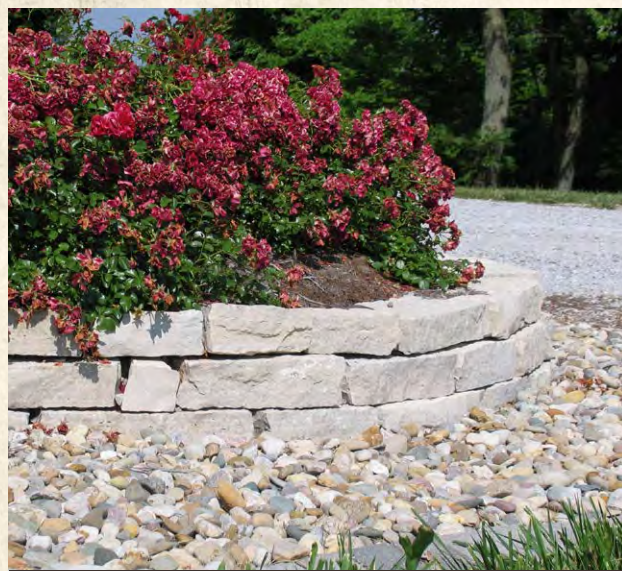

Fond du Lac | 8" Drywall