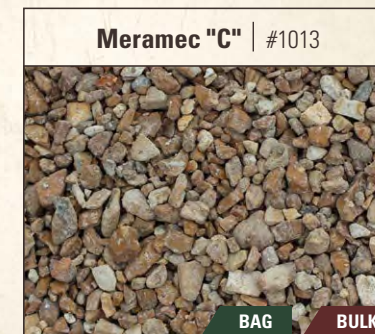

Decorative Gravel

Decorative Gravel from Semco Stone will provide a finished look for your landscaping. Semco offers a large assortment of gravels that can be used in plant beds, terraces, paths and water features. Our Decorative Gravels are available in sizes ranging from 3/8" to 10" diameters and an array of colors.

Please note the icons to represent what products are available in bag or bulk. Ask your Semco Sales representative for more information.

*Call for Availability