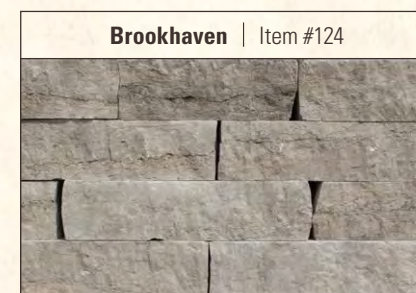

Timber Creek
Cottage Wall Tumbled | Item #150T
Also available in Untumbled in 3", 6" & 9" heights

Baltic Buff | Item #165-4

Black Hills Rustic | Item #142

Available in 8" and 12" depths

Blue Sandstone | Item #111