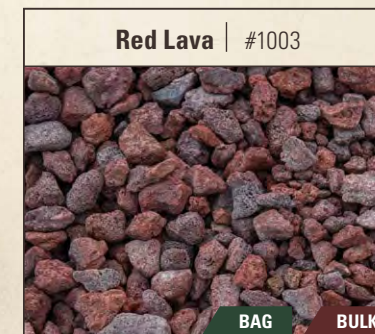

Decorative Gravel

Decorative Gravel from Semco Stone will provide a finished look for your landscaping. Semco offers a large assortment of gravels that can be used in plant beds, terraces, paths and water features. Our Decorative Gravels are available in sizes ranging from 3/8" to 10" diameters and an array of colors.

Please note the icons to represent what products are available in bag or bulk. Ask your Semco Sales representative for more information.

*Call for Availability