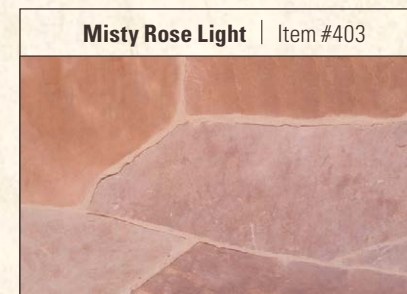

Available in 1", 2" and Stand-Up

Fond du Lac | Item #401

Golden Quartz | Item #409

Grand Canyon | Item #435

Hickory Gray | Item #450

Misty Rose Light | Item #403

Oakfield | Item #402

Pennsylvania Blue Irregular | Item #407