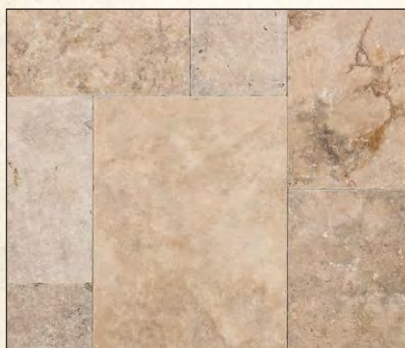

Country Classic | Travertine Paver