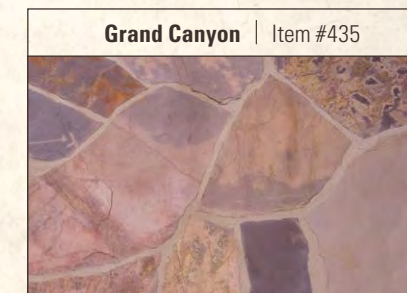

Oakfield | Item #402