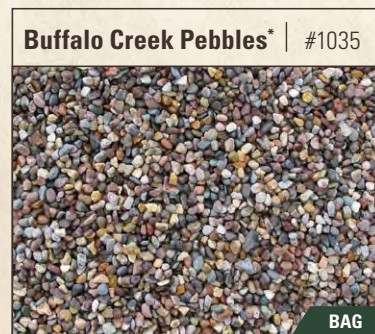

Decorative Gravel

Decorative Gravel from Semco Stone will provide a finished look for your landscaping. Semco offers a large assortment of gravels that can be used in plant beds, terraces, paths and water features. Our Decorative Gravels are available in sizes ranging from 3/8" to 10" diameters and an array of colors.

Please note the icons to represent what products are available in bag or bulk. Ask your Semco Sales representative for more information.

*Call for Availability