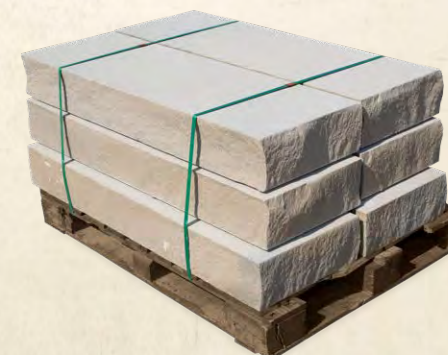

Brookhaven Sawn | Item #824
Available in 3' and 4' lengths

Castle Grey | Item #SAFG-1424CG
Available in 4' lengths

Gunsmoke Gray Sawn | Item #873
Available in 3' and 4' lengths

Indiana Limestone | Item #2810-301
Available in 4' lengths