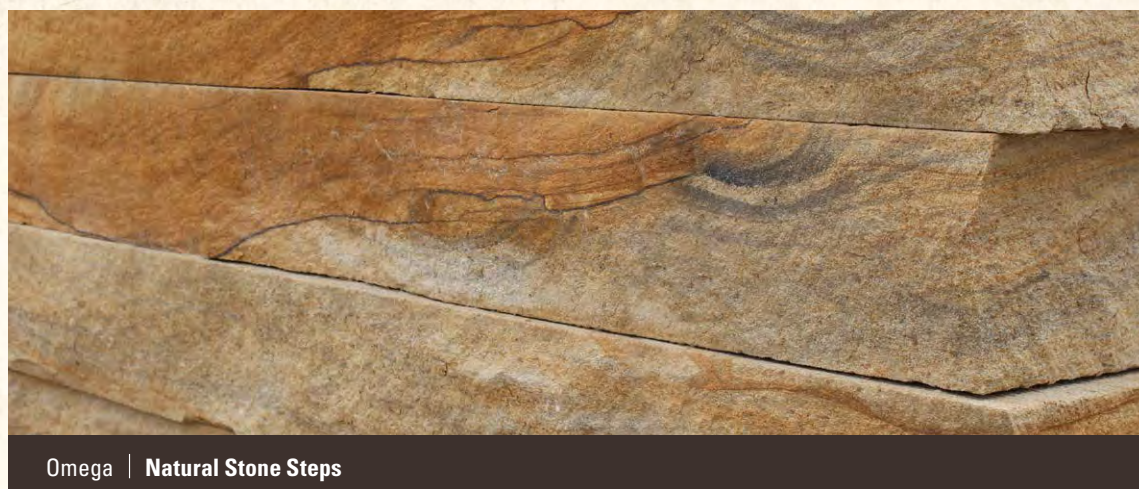

“

"My experience has been great since the day I walked in the door. The salesman walked around not only with myself, but also with my two year old son and my one year old daughter. Semco even ordered samples for me so that I could take them home to show my husband to see the stone in person and for us to make the decision together. I will definitely refer Semco to my friends and family based on the great service and the super friendly and knowledgeable staff, it has been an amazing experience!"

~ Caroline, Columbus, Ohio