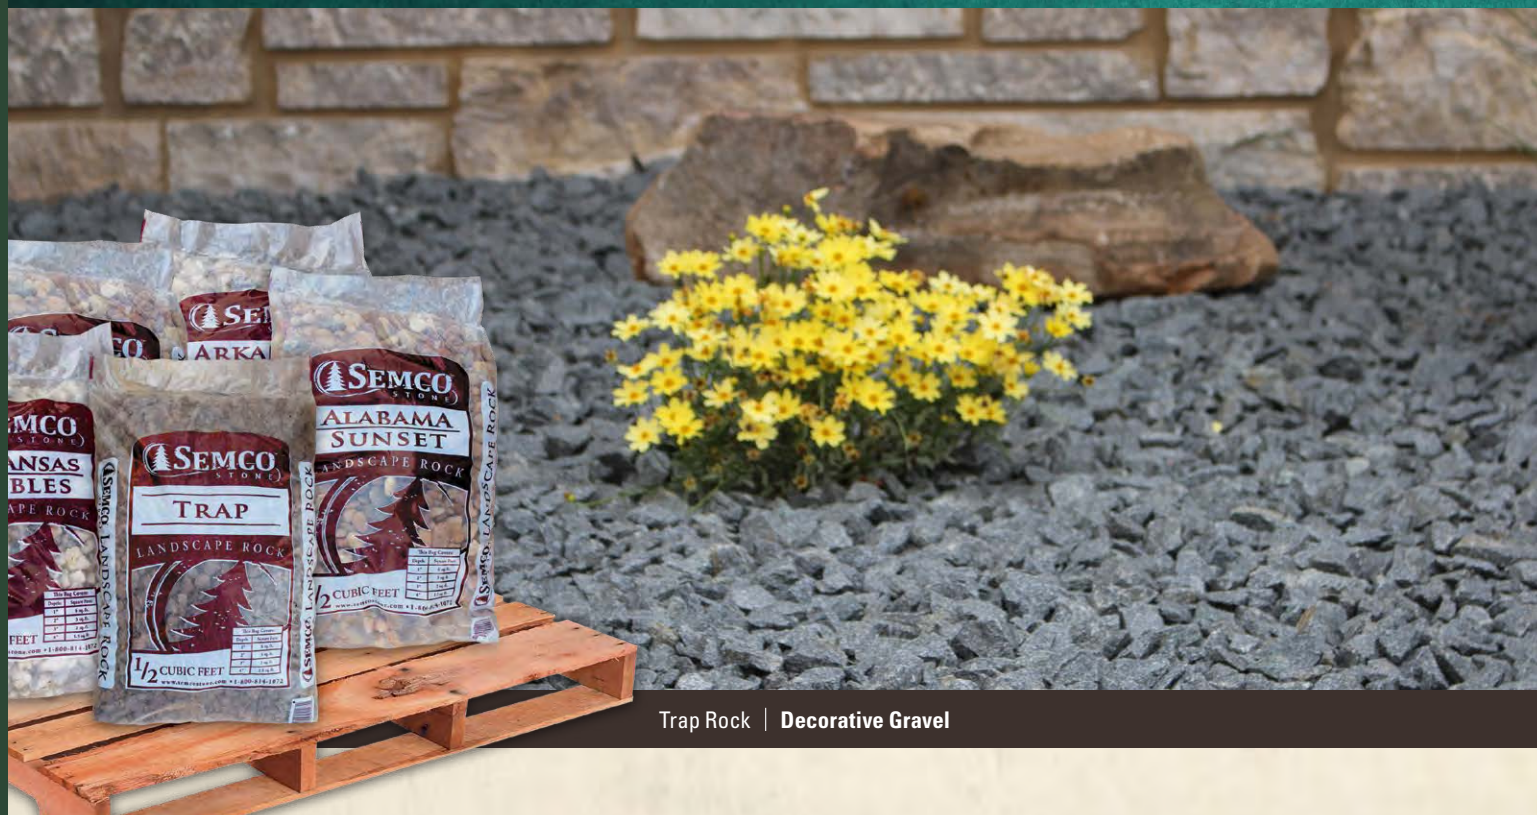

Please note the icons to represent what products are available in bag or bulk.
Ask your Semco Sales representative for more information.

Saddle Creek | #1039 BAG BULK	Sand | #1016 BAG BULK	Trap Fines | #1031 BAG BULK
Trap 3/4" | #1001 BAG BULK	Trap 1 1/2" | #1001-B1.5 BULK	White Marble | #1009 BAG BULK

Trap Rock | Decorative Gravel

Bubbling Boulder Kits

This easy to install natural stone water feature brings both beauty and a peaceful atmosphere to any patio, garden or outdoor living space.

The kit includes everything you need:

- 1 – 46" Fountain Basin
- 1 – Pre-Drilled boulder (3 different stones to choose from)
- 1 – 750 gph Pump with 3/4" inside diameter flex pipe and fittings
- 8 – 1/2 cu.ft. bags of Decorative Gravel