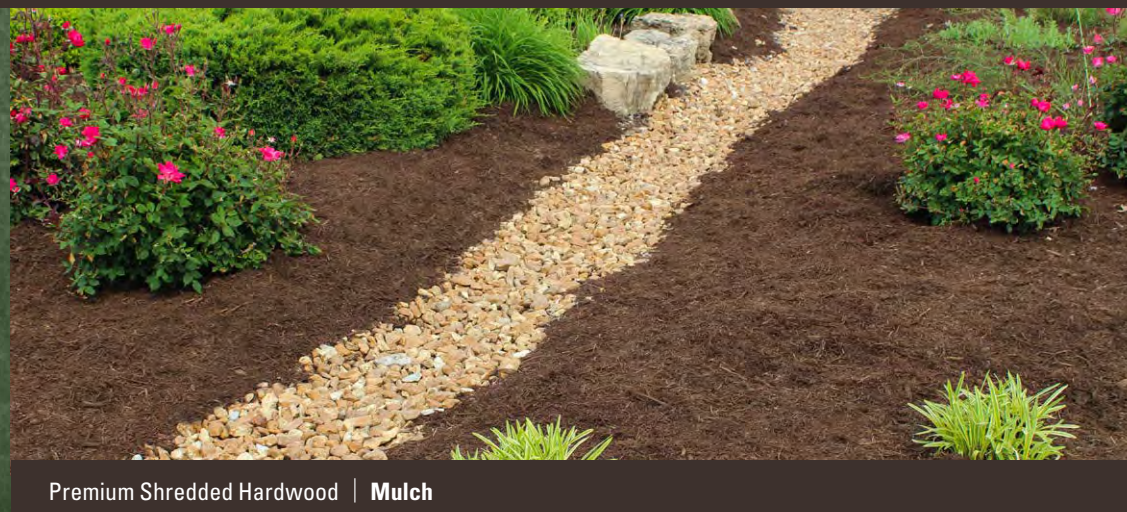

Weathered Limestone & Alabama Sunset
Item #5072-WL

Mossy Mountain & Iowa Rainbow
Item #5072-MM

Weathered Granite & Duck Lake Pebbles
Item #5072-WG

Mulch & Compost

Semco Stone sells only the highest quality mulches, compost and soils. Some mulches are available in bulk, please call Semco for details.