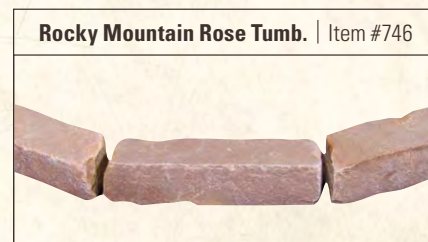

Maple Hill Tumbled - 5" x 5" | Item #718

Rocky Mountain Rose Tumbled | Item #746

Stoneybrook Tumbled | Item #719
Also available Untumbled

Summit Gray Tumbled | Item #740

Wind River Tumbled | Item #703

Black Hills Rustic Untumbled | Natural Stone Edging