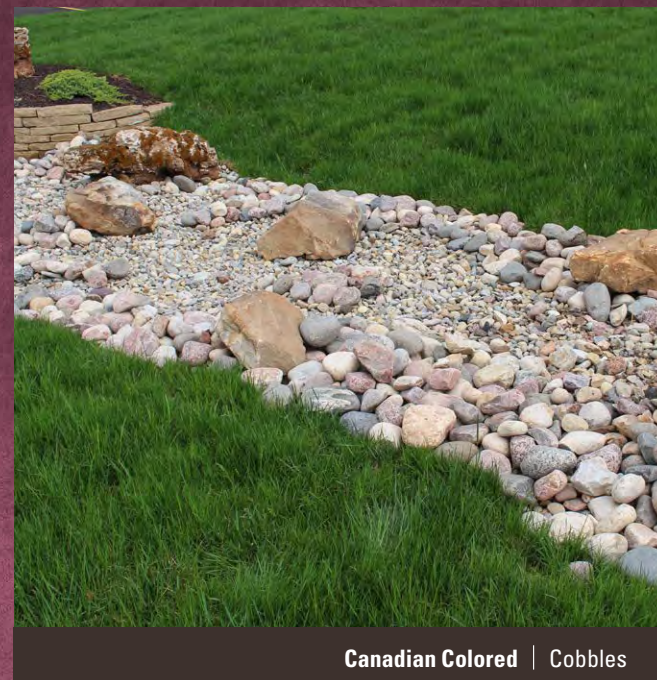

Cobbles

Used mostly in water features these smooth textured rounded stones offer a unique accent to any landscape project. Cobbles can also be used as Edging, in dry creek beds, or to accent plant beds. The small size of these stones allows for easy handling and rapid installation. Cobbles are available in sizes that range from 1" to 16" in diameter in an endless assortment of colors to choose from.