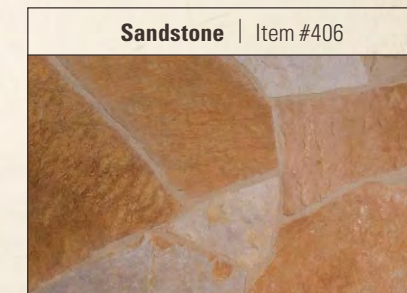

Wind River | Item #412-2