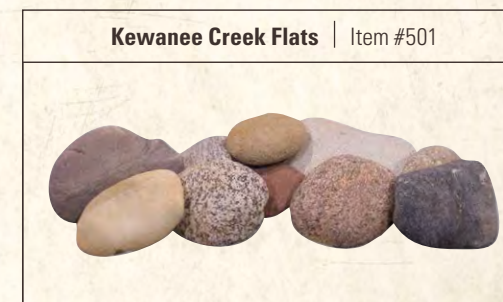

Mexican Beach Pebbles | Cobbles

Mexican Rainbow Cobbles | Item #509-3

Mexican Rainbow | Cobbles

Sedona Cobbles | Item #520
Available in 3" - 6" and 6" - 10"

Tennessee River Flats | Item #517
Available in 4" - 6", 6" - 10" and 10" - 18"

Tennessee River Rounds | Item #525
Available in 4" - 6", 6" - 10" and 10" - 18"

Bucks Creek | Item #505
Available in 3" - 5" and 4" - 8" sizes

Canadian Colored | Item #502

Grand Canyon | Item #515

Kewanee Creek Flats | Item #501