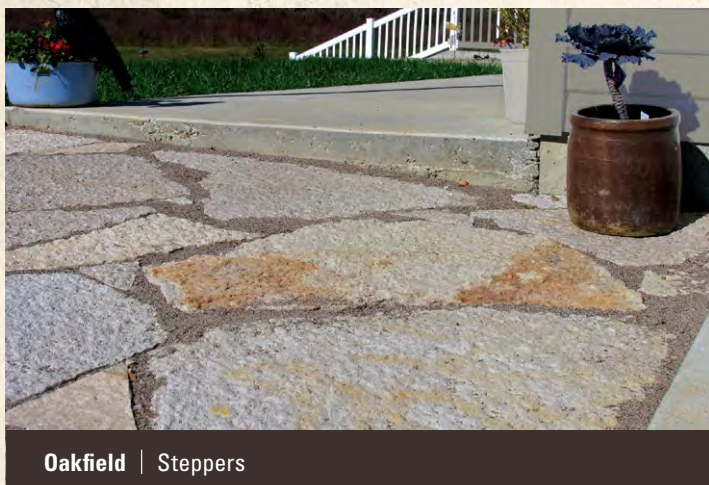

» Stepper Collection «

Landscape Stone

Landscape Stone