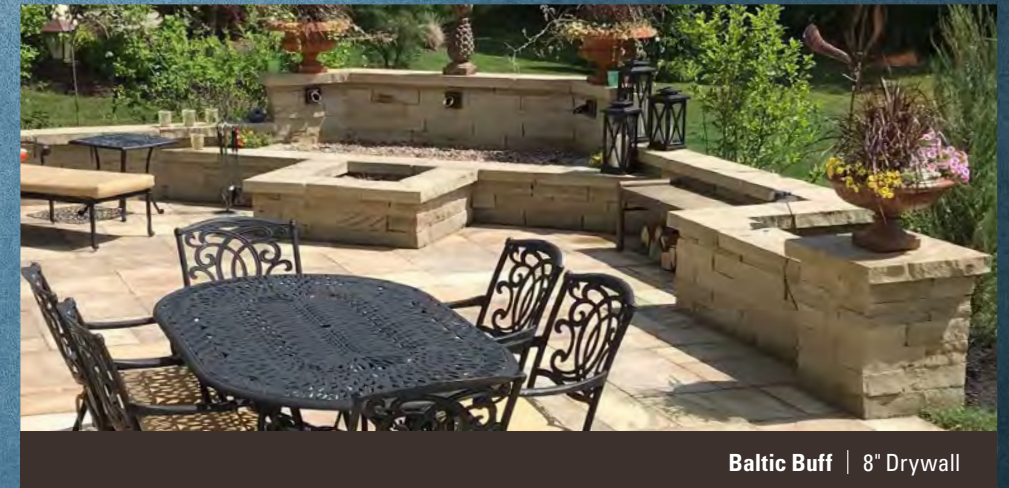

8" Drywall

Installed either dry stacked or mortared, natural stone retaining walls have unparalleled beauty. 8" Drywall allows your project to reflect the timeless beauty of natural stone with refined dimension. Our Drywalls are available in a variety of stones, whether you are looking for the rugged look of natural bed heights or the more formal appearance of sawn heights. Our selection will allow you to find the right stone for your project. Heights of this stone range from 2" to 8" and typically has random lengths, with snapped depths of approximately 8".