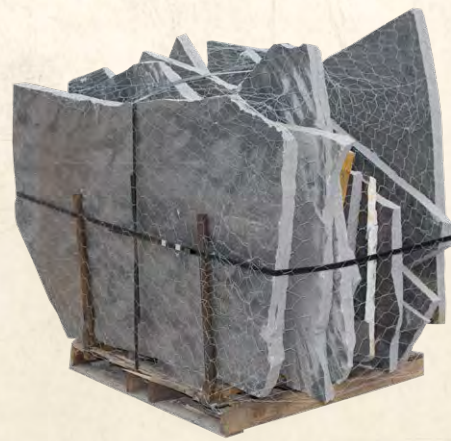

Blue Sandstone 2" Stand-Up | Item #419-SU2