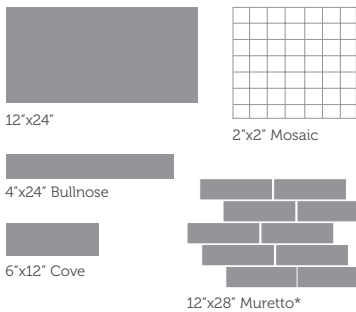

IV - Ivory, Desert, Grey, Natural

V - Ice

Usage

Residential/Commercial

IVORY

NATURAL

DESERT

ICE

GREY

Size	UOM	CTN/SF	PLT/SF	CTN/LBS	PLT/LBS
12"x24"	SF	15.82	506.32	66.58	2130.56
4"x24" Bullnose	EA	23.78		43.87	2632.20
6"x12" Cove Base (Special Order)	EA	3.87	417.96	16.50	1782.00
2"x2" Mosaic	EA	3.87	313.87	16.53	1338.93
12"x28" Muretto (Special Order)	EA	7.75	232.50	31.97	959.10