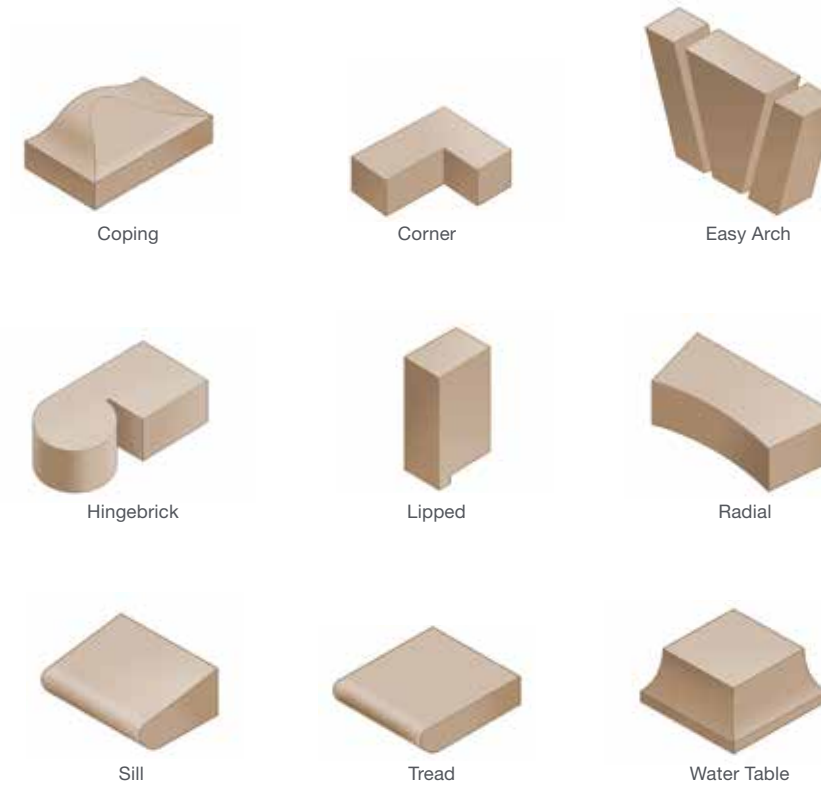

Brick Shapes

+

Glen-Gery will produce custom brick shapes for projects requiring a specific detail or unusual effect.

Personalized design and engineering services for custom brick sizes and shapes are available.

The versatility of brick on display.

Sophisticated architectural plans often demand more than traditional brick. Glen-Gery's experienced craftsmen have built a portfolio of precise standard shapes, and when design specifications require more, the same experts assist in creating the unique shapes you need for your project.