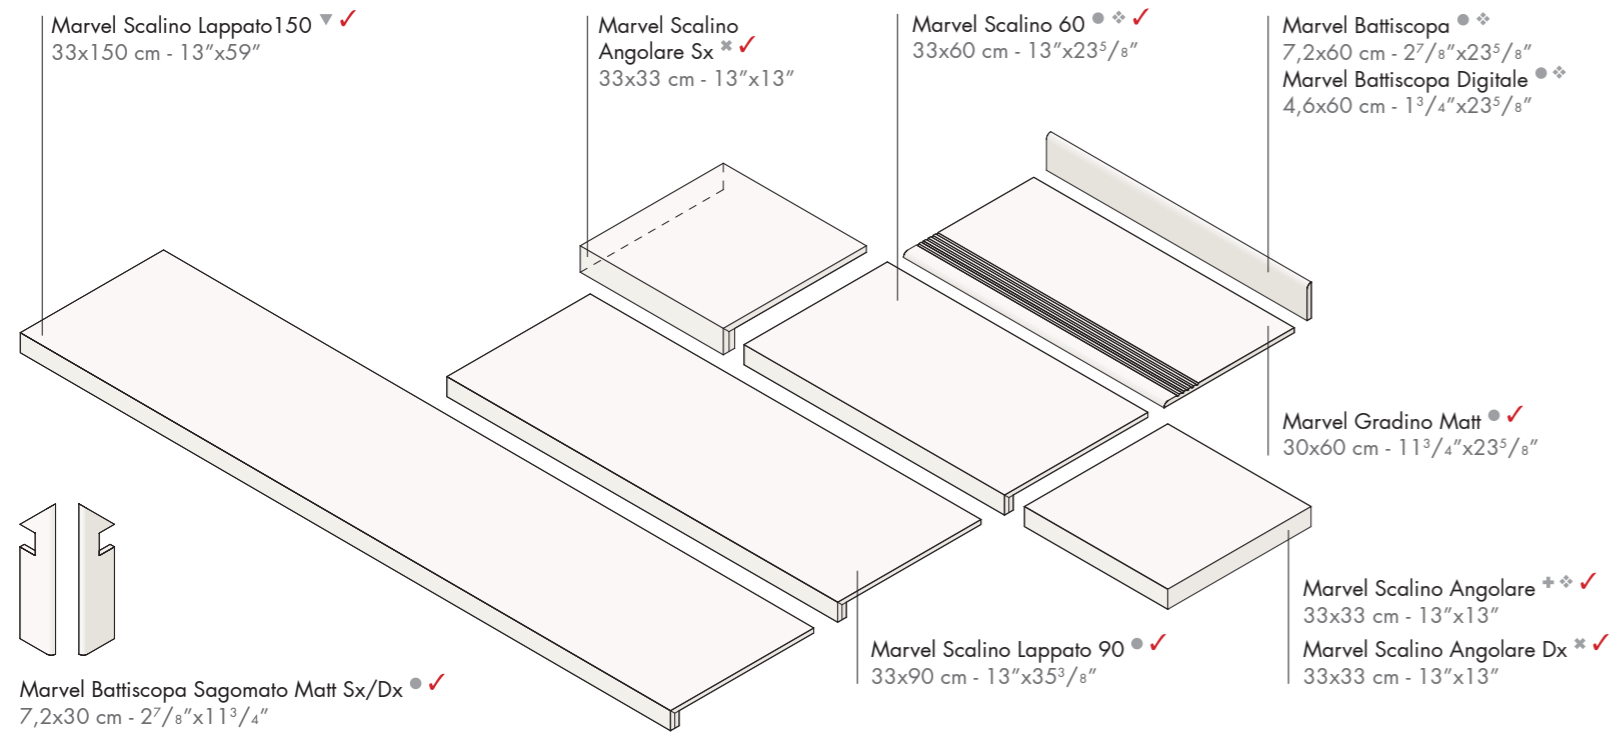

MARVEL EDGE PORCELAIN TRIM TILES

- ▼ Available in all colors
- Available in the following colors: Royal Calacatta, Imperial White, Gris Supreme, Elegant Sable, Absolute Brown
- + Available in the following colors: Royal Calacatta, Imperial White, Gris Supreme, Elegant Sable, Red Luxury, Agata Azul
- Available in the following colors: Absolute Brown, Gold Onyx
- ✦ Available in matte and polished finish
- ✓ These parts are supplied to order