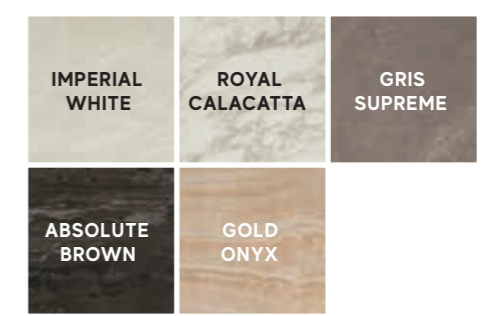

— Red Luxury

IT IS THE PERFECT MATCH FOR: