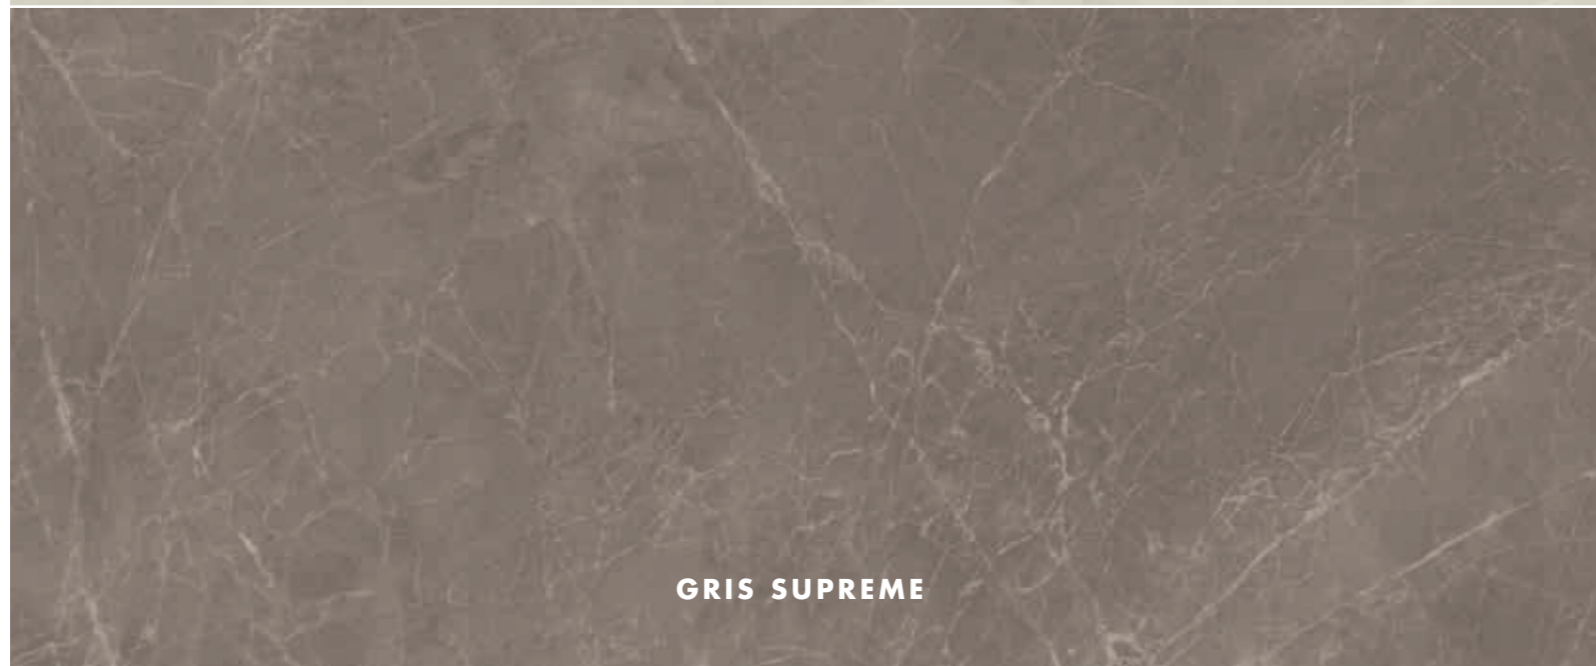

— Agata Azul

IT IS THE PERFECT MATCH FOR:

“
WHAT IS CONTEMPORARY
IS ALSO TIMELESS
”

IMPERIAL WHITE

GRIS SUPREME

ROYAL CALACATTA

ELEGANT SABLE

ABSOLUTE BROWN