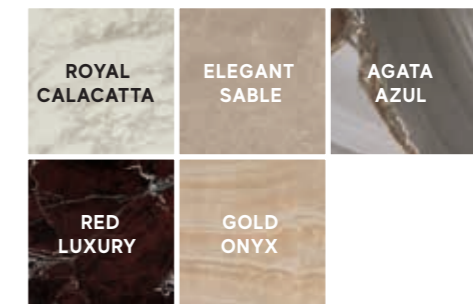

— Elegant Sable

IT IS THE PERFECT MATCH FOR:

“
**MAGICAL
SHADES**
”

INSPIRED BY STUNNING NATURAL MARBLE, WITH A DARK CHOCOLATE BACKGROUND TRACED THROUGH WITH LIGHTER TONES OF BROWNS AND CREAMS, ABSOLUTE BROWN CREATES A DECORATIVE EFFECT THAT HIGHLIGHTS ITS HIGHLY REFLECTIVE SURFACE.

— **Absolute Brown**

IT IS THE PERFECT MATCH FOR:

“
**ICONIC
LUXURY**
”

AN ICON OF LUXURY AND TIMELESS ELEGANCE, GOLD ONYX DISPLAYS A VARIEGATED COUNTENANCE WITH SHIMMERING COLORS THAT FLOW FROM IVORY WHITE AND PALE YELLOW TO HONEY TONES, REVEALING SUPERBLY CLASSY TRANSLUCENT EFFECTS THAT ARE IDEAL TO CREATE CONTRASTING OR MONO-BLOCK COLOR PATTERNS.