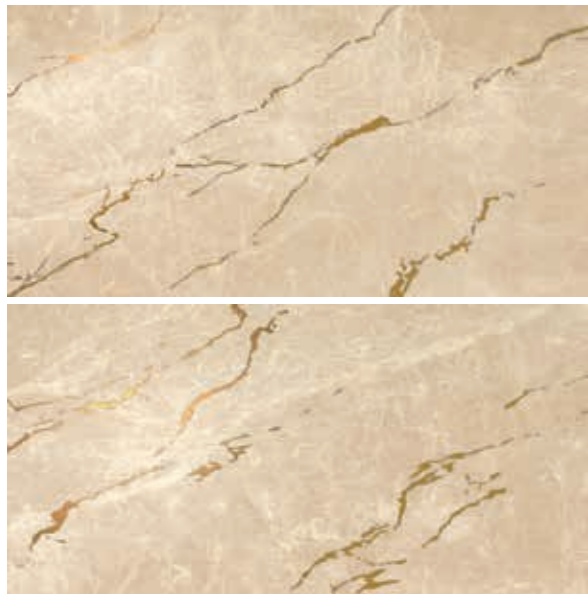

Royal Calacatta
Absolute Brown

V3 MODERATE
VARIATION

Imperial White
Elegant Sable
Gris Clair

V2 SLIGHT
VARIATION

MARVEL EDGE WALL TILES DECORS

Marvel Imperial White Gold Vein 1 ●■
40x80 cm / 15³/₄"x31¹/₂"

Marvel Imperial White Gold Vein 2 ●■
40x80 cm / 15³/₄"x31¹/₂"

Marvel Royal Calacatta Gold Vein 1 ●■
40x80 cm / 15³/₄"x31¹/₂"

Marvel Royal Calacatta Gold Vein 2 ●■
40x80 cm / 15³/₄"x31¹/₂"

Marvel Elegant Sable Gold Vein 1 ●■
40x80 cm / 15³/₄"x31¹/₂"

Marvel Elegant Sable Gold Vein 2 ●■
40x80 cm / 15³/₄"x31¹/₂"