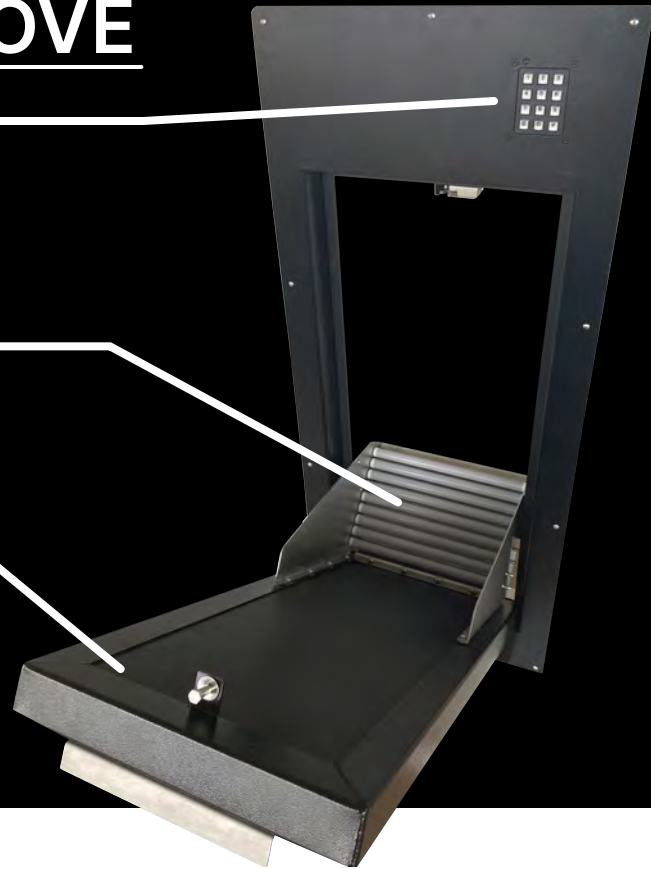

Box Gobbler[®] Wall Insert

Stopping Package Theft
in style

WHAT HOME OWNERS LOVE

KEYPAD ACCESS

Weather resistant keypad and lock system for simple use with all deliveries.

CAPACITY

Receives up to 94% of all package sizes and conveys them into your home.

INSULATED DOOR (R8 VALUE)

Designed to maintain the heating and cooling efficiencies of your home.

HOW CARRIERS GET YOUR CODE

1. AT CHECK OUT

Add your Box Gobbler code to the 2nd address line

2. AT DELIVERY

The access code will be printed on the package

EASY INSTALLATION

LOSS PREVENTION PACKAGING

Box 1: Box Gobbler frame, door and back cover plate

Box 2: Roller Bottom Kit

Builder pack available upon request

The Box Gobbler frame ships fully assembled with the door wrapped in plastic to prevent any possible damages during shipment. All hardware and instructions for assembly are included for an easy and organized installation.