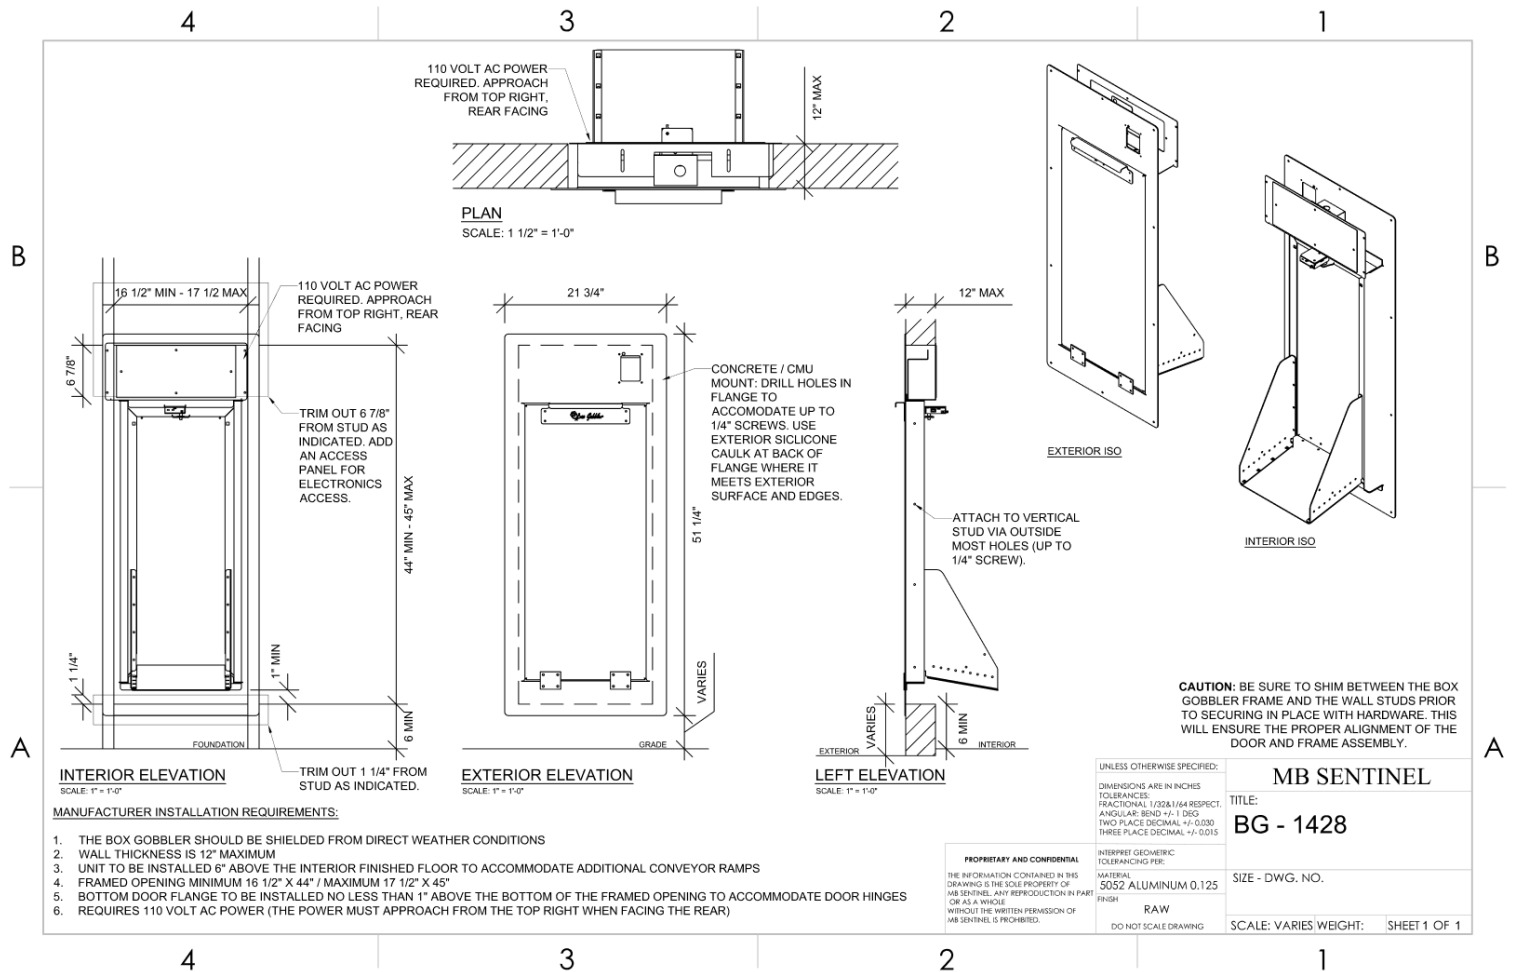

Box Gobbler[®] Wall Insert

Stopping Package Theft
in style

WHAT HOME OWNERS LOVE

KEYPAD ACCESS

Weather resistant keypad and lock system for simple use with all deliveries.

CAPACITY

Receives up to 94% of all package sizes and conveys them into your home.

INSULATED DOOR (R8 VALUE)

Designed to maintain the heating and cooling efficiencies of your home.

HOW CARRIERS GET YOUR CODE

1. AT CHECK OUT

Add your Box Gobbler code to the 2nd address line

2. AT DELIVERY

The access code will be printed on the package

EASY INSTALLATION

LOSS PREVENTION PACKAGING

Box 1: Box Gobbler frame, door and back cover plate

Box 2: Roller Bottom Kit

Builder pack available upon request

The Box Gobbler frame ships fully assembled with the door wrapped in plastic to prevent any possible damages during shipment. All hardware and instructions for assembly are included for an easy and organized installation.