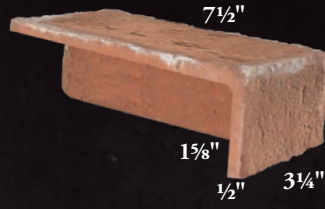

WIRECUT BRICK

WOLF GREY (2 1/2" x 8")

ADOBE BRICK

SALTILLO (4" x 16")

ADOBE BRICK

SIENNA (4" x 16")

ALL BRICK SIZES LISTED ARE NOMINAL

ALL BRICK SIZES LISTED ARE NOMINAL

# BRICK ACCESSORIES

(All inside measurements are nominal. Items do not come grouted.)

2 1/2" x 8" Corner  
Rustic Blend

4" x 8" Corner  
Rustic Blend

3-Sided Corner  
Rustic Blend  
Left and Right Corners Available