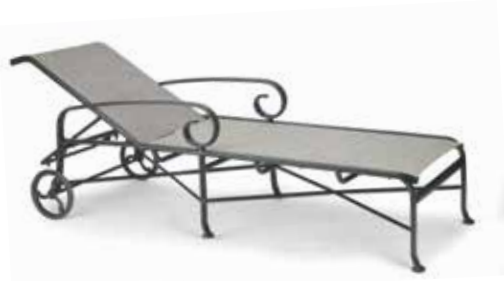

Items Ship Within 3-5 Business Days FOB Haleyville, Alabama

*NOT FOR CONTRACT USE

VENETO SLING

DINING & SEATING

VENETO SLING

DINING & SEATING

Ultimate High Back Dining Chair
 HQ55041
 24½"W 29¾"D 43½"H

Ultimate High Back Swivel Tilt Chair*
 HQ55059
 24½"W 29¾"D 42¾"H