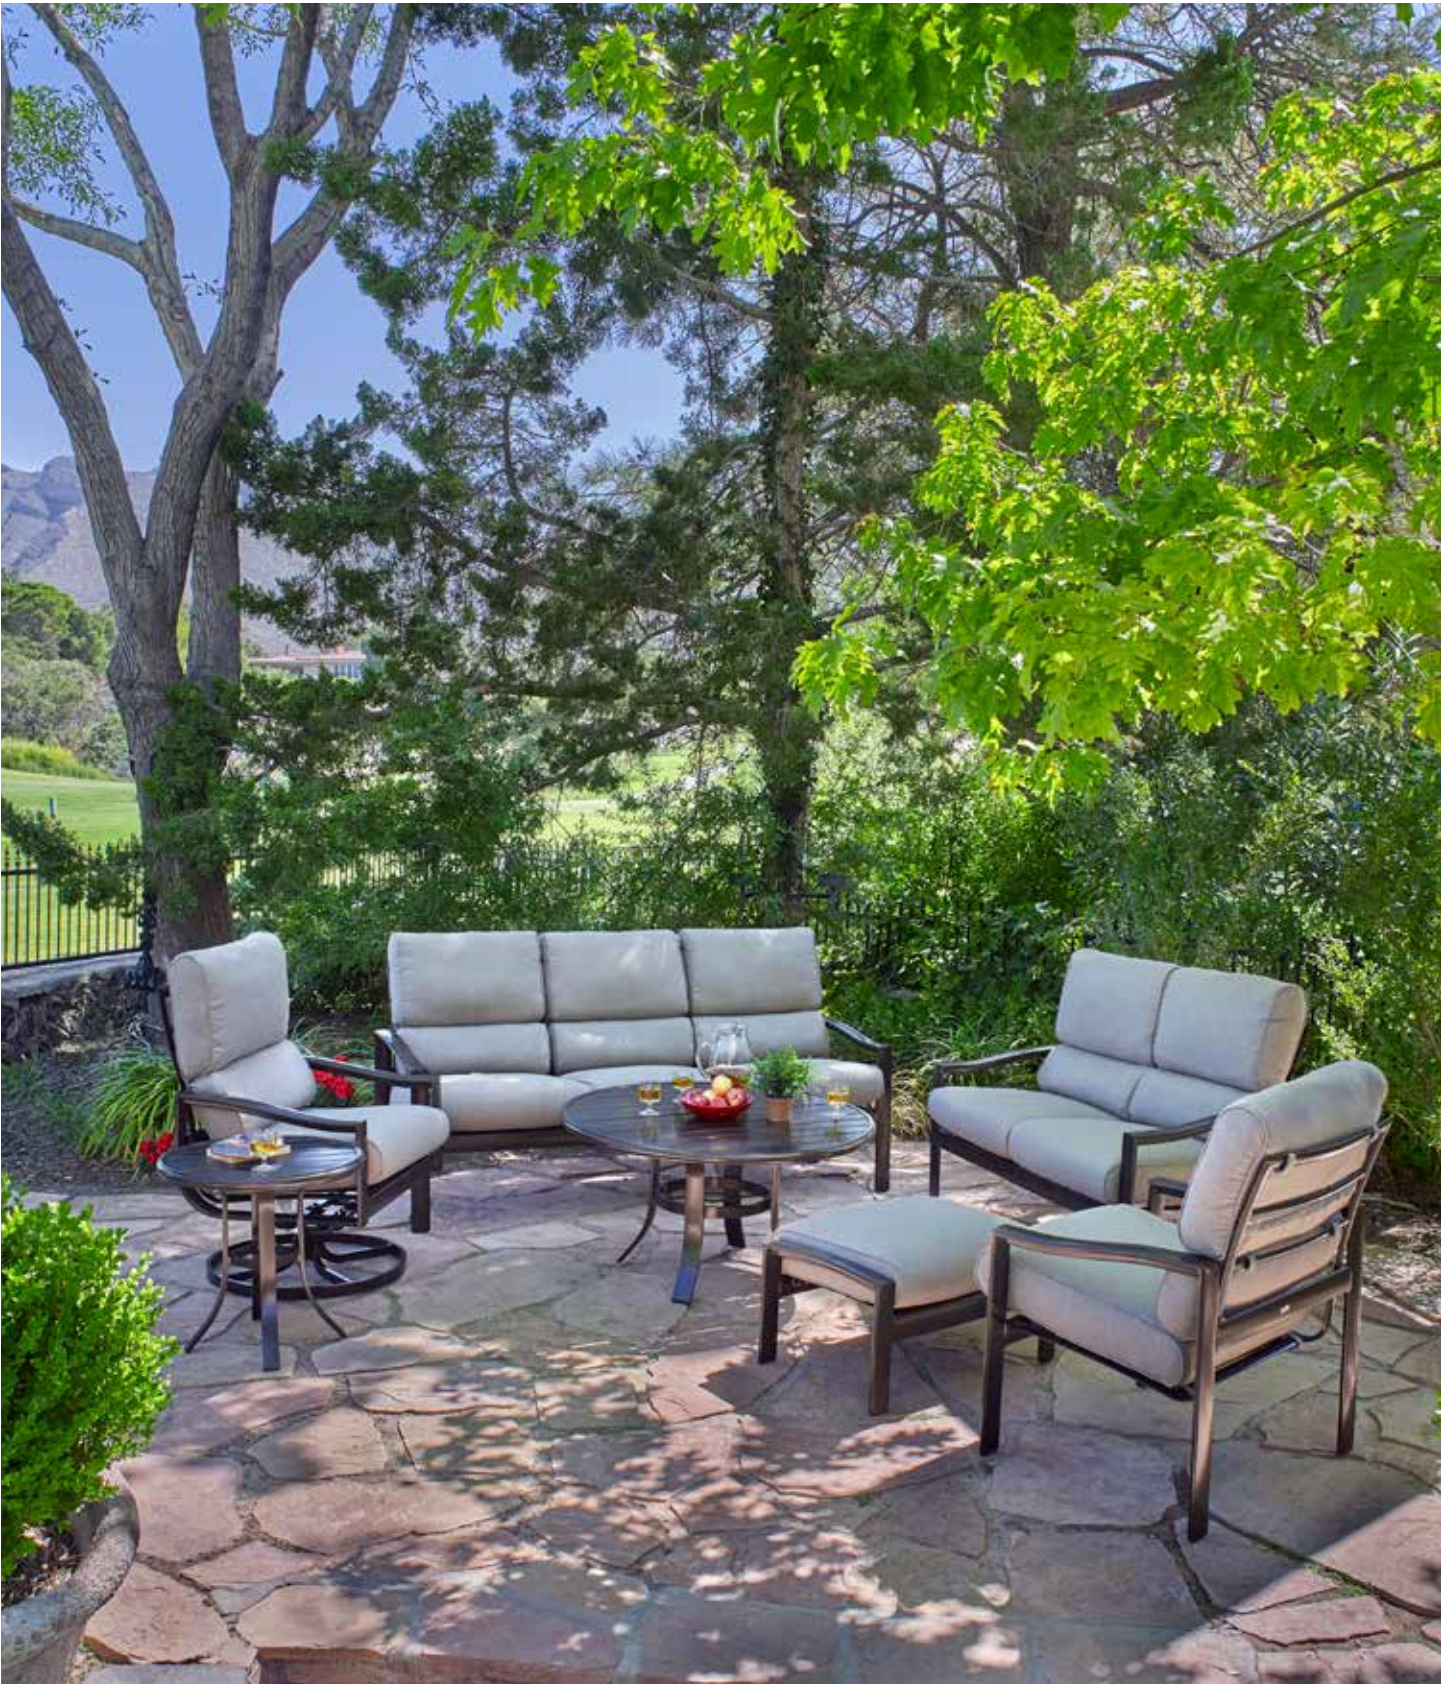

*NOT FOR CONTRACT USE

BELVEDERE CUSHION

SEATING

BELVEDERE CUSHION

SEATING

Lounge Chair
 HQ29002
 29½"W 33"D 39½"H

Ultra Swivel Tilt Lounge Chair*
 HQ29020
 30"W 33"D 41½"H

Loveseat
 HQ29022
 54½"W 33"D 39½"H