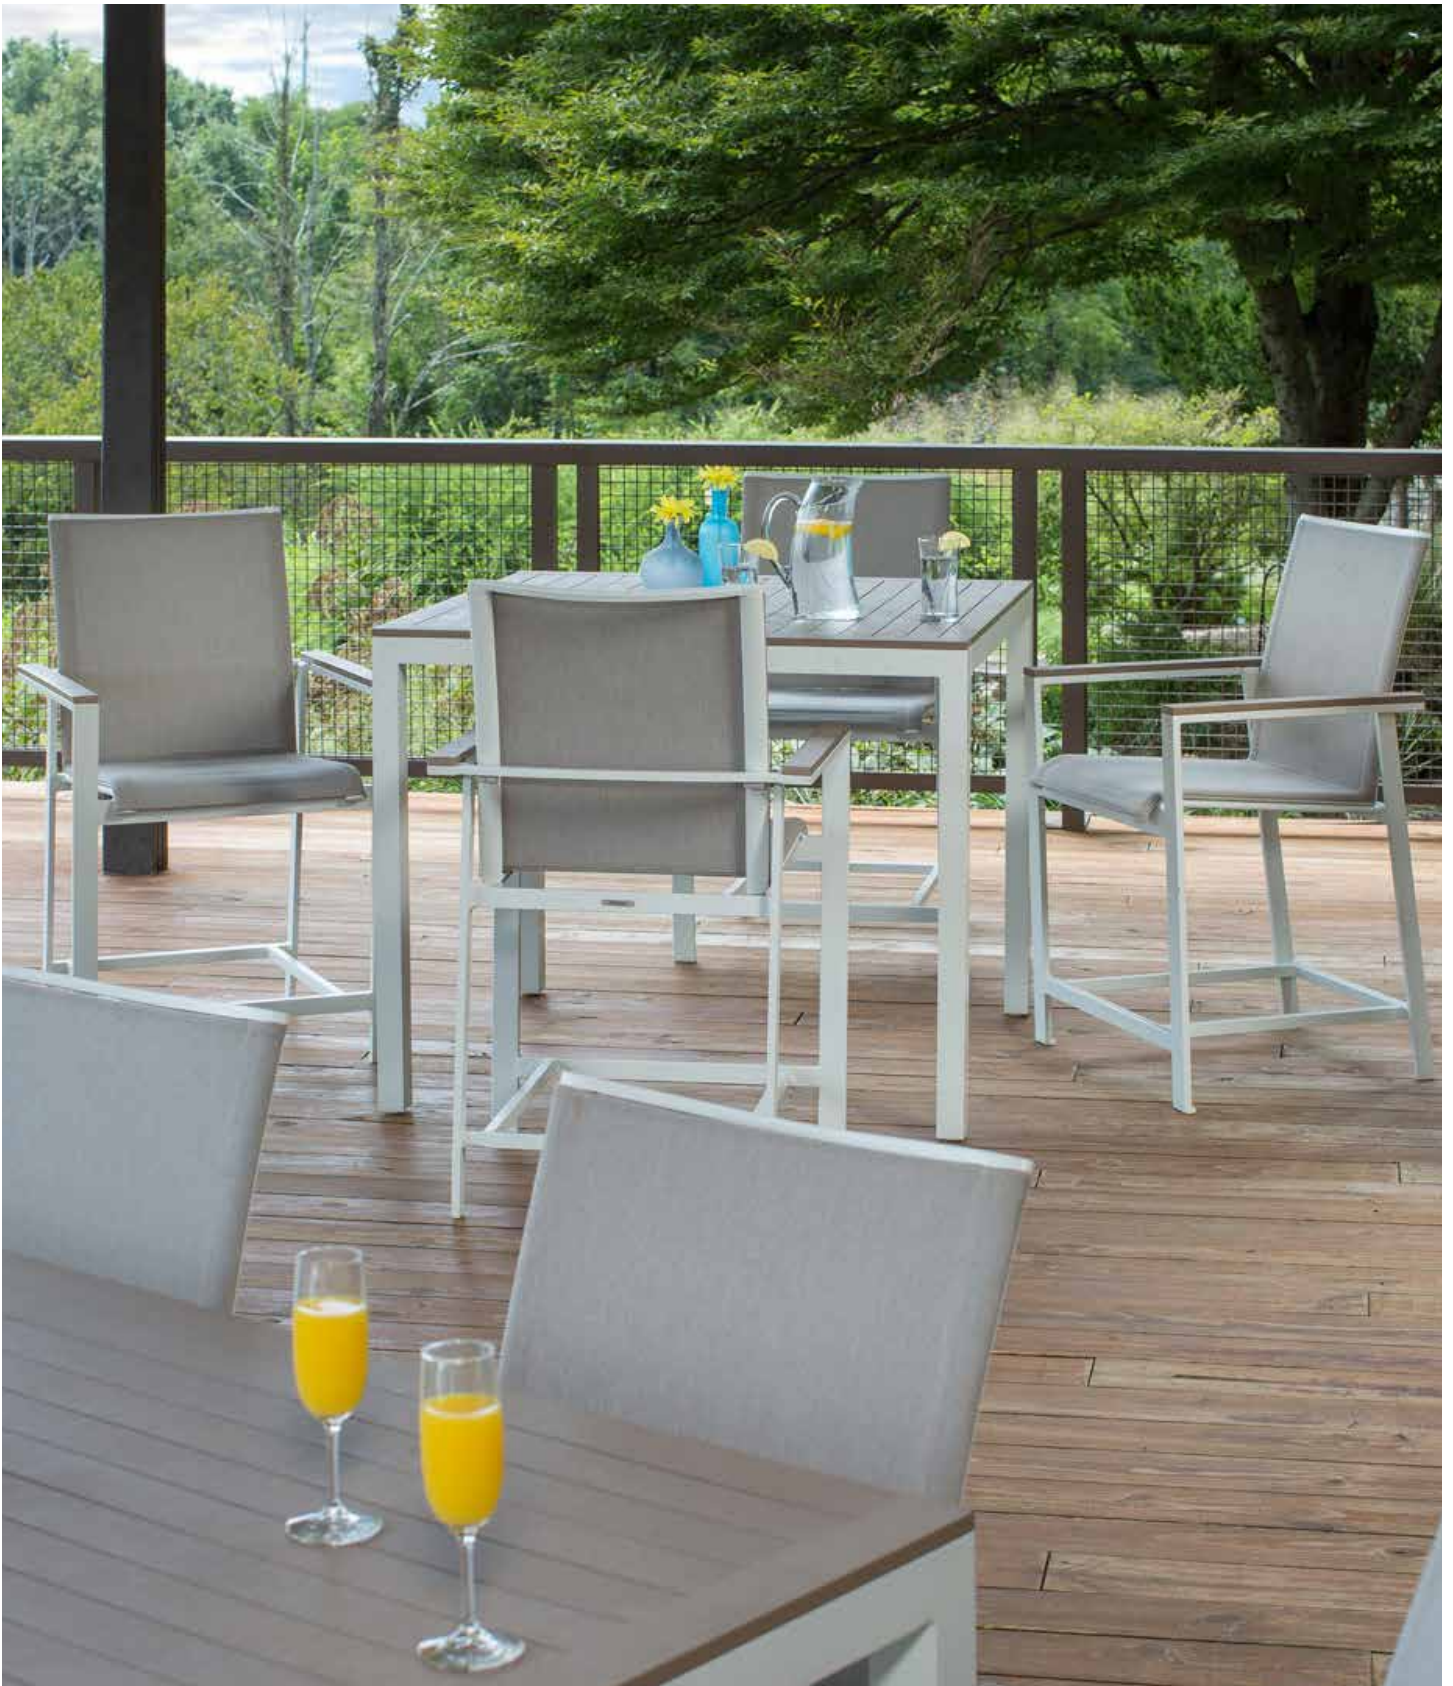

ECHO SLING

DINING & SEATING