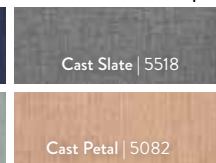

24" x 48" Coffee Table
HQ145207
48"W 24"D 18"H

22" Side Table
HQ145206
22"W 22"D 22"H

Wood

Finish

Fabric (as shown)

Additional Fabric Options

Items Ship Within 3-5 Business Days FOB Haleyville, Alabama

*NOT FOR CONTRACT USE