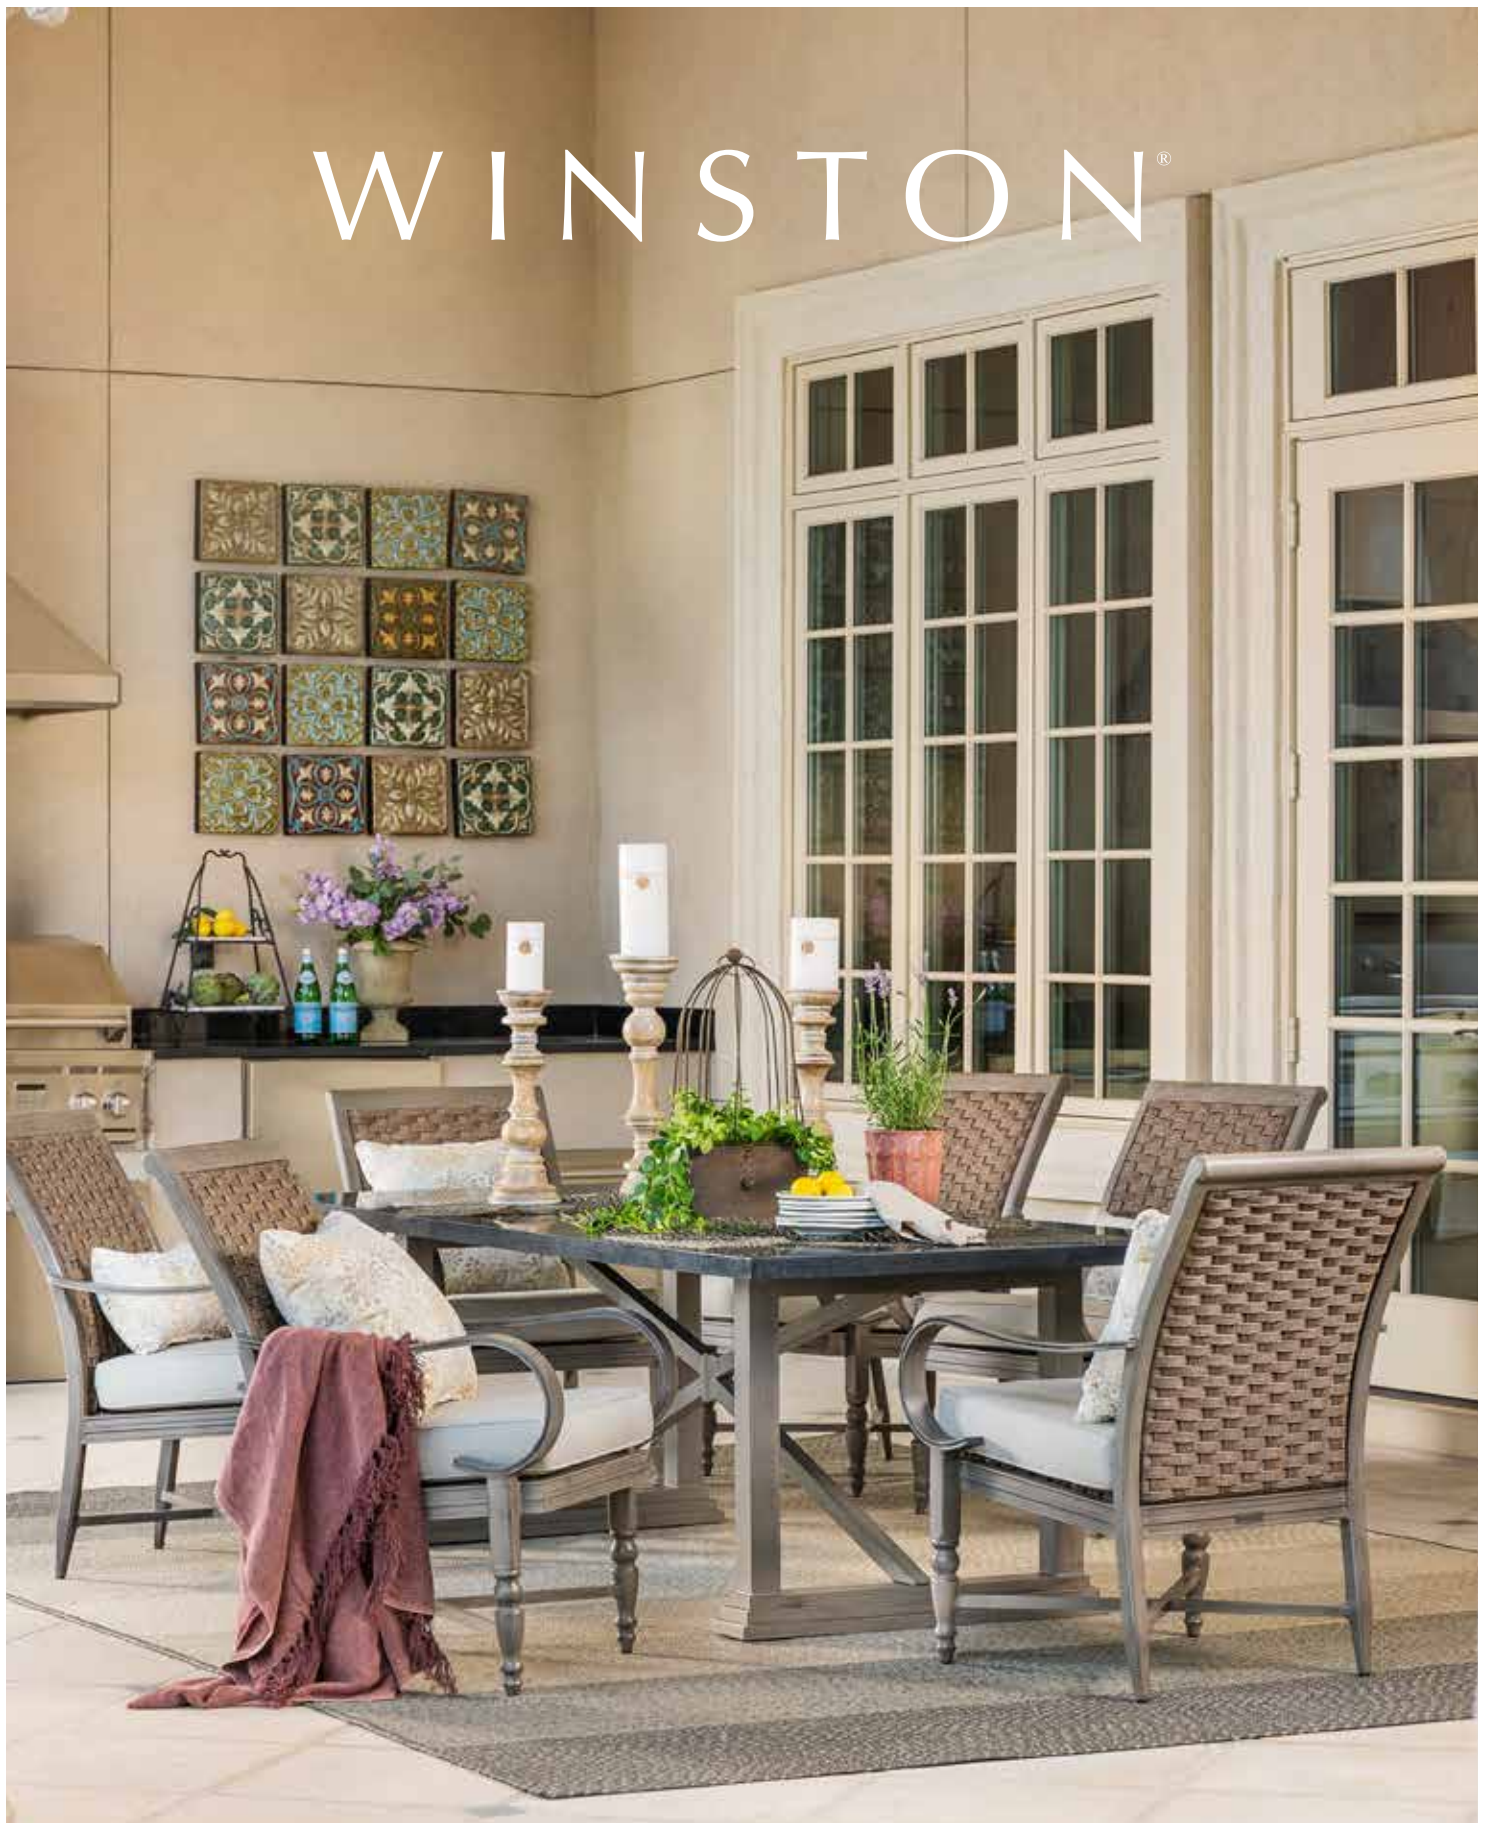

WINSTON[®]

QUICK SHIP 2020

The 2020 Quick Ship Program has been expanded to include additional seating and dining products as well as new fabric and finish options.

All Quick Ship collections as shown ship in 3 business days from Haleyville, Alabama.