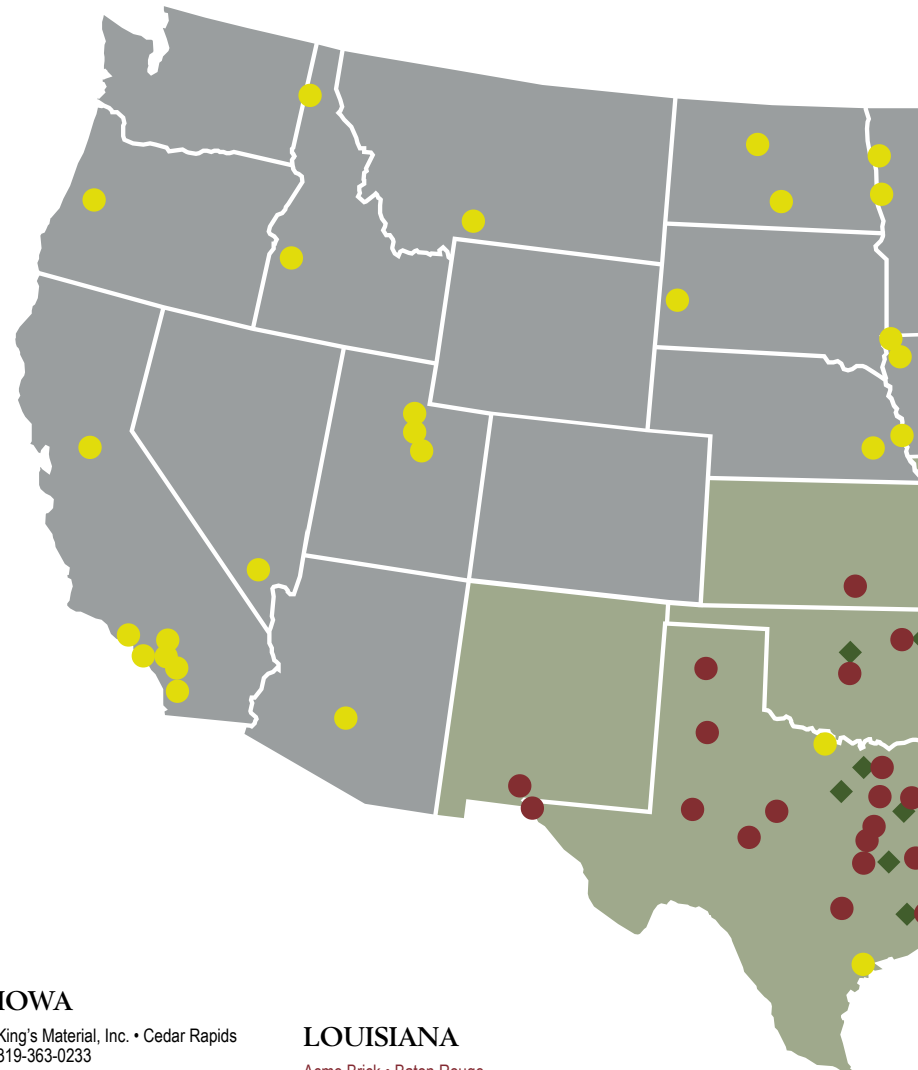

IDAHO

LKL Associates • Meridian
801-307-4341

ILLINOIS

Peoria Brick and Tile • Bloomington
309-287-8550
Brickworks Supply • Bridgeview
708-607-9430
Kasten Masonry Sales • Carbondale
618-457-8721
Brickworks Supply • Champaign
217-439-4348
Brickworks Supply • Chicago
773-796-5173
Brickworks Supply • Decatur
217-875-5455
Woare's Inc. • Decatur • 217-429-4404
Brickworks Supply • Des Plaines
847-860-6806
Top Block and Brick • East Dubuque
815-747-3159
Brickworks Supply • Naperville
630-864-5711
Brickworks Supply • Palos Hills
708-237-5600
Peoria Brick & Tile • Peoria
309-699-1116
Brickworks Supply • Schaumburg
847-860-6242
Woare's Inc. • Springfield
217-528-7368

INDIANA

Brickworks Supply • Carmel
317-597-8767
Brickworks Supply • Chesterton
219-250-9859
B & P Supply • Evansville
812-464-9389
NOB Brick Sales • Fort Wayne
260-483-2126
Brickworks Supply • Indianapolis
317-779-1670
Brickworks Supply • Lafayette
765-476-0452
Lee Building Products • New Albany
812-246-4461
Brickworks Supply • South Bend
574-234-2133
Old Fort Building Supply • South Bend
574-289-5566

IOWA

King's Material, Inc. • Cedar Rapids
319-363-0233
King's Material, Inc. • Eldridge
563-355-1871
Brickworks Supply • Urbandale
515-219-7842
Midland Concrete Products • Waterloo
319-226-3700

KANSAS

Acme Brick • Olathe • 913-782-9500
Acme Brick • Wichita • 316-941-3594

KENTUCKY

Lee Building Products • Bardstown
502-348-6414
Alley-Cassettey • Bowling Green
270-781-3474
Lee Building Products • Bowling Green
270-781-9813
Lee Building Products • Frankfort
502-223-2327
Lee Building Products • Hardin
270-437-3300
Lee Building Products • Hopkinsville
270-886-6696
Clay Ingels • Lexington • 859-252-0836
Lee Building Products • Lexington
859-254-4567
Tri-State Wholesale • London
606-683-6206
Lee Building Products • Louisville
502-245-3135
Lee Building Products • Owensboro
270-683-6206

LOUISIANA

Acme Brick • Baton Rouge
225-756-3383
Mike Baker Brick • Lafayette
337-234-1430
Mike Baker Brick • Lake Charles
337-602-6389
Acme Brick • Monroe • 318-325-9652
Acme Brick • Shreveport • 318-221-2449

MARYLAND

Belair Road Supply • Baltimore
410-687-4200
Potomac Valley Brick • Baltimore
410-682-6700
Potomac Valley Brick • Gaithersburg
240-499-2666
Potomac Valley Brick • Rockville
301-309-9600

MASSACHUSETTS

Consolidated Brick • Avon
508-587-6600

MICHIGAN

Friendship Brick and Stone • Detroit
313-838-6000
Belden Brick Sales • Fraser
586-294-5400
Belden Brick and Supply Company
Grand Rapids • 616-459-8367
Belden Brick and Supply Company
Saginaw • 989-573-8170

MINNESOTA

Twin City Brick and Stone • Savage
952-890-1909

MISSISSIPPI

Columbia Block and Brick • Columbia
601-736-3791
Columbus Block • Columbus
662-328-4931
Acme Brick • Gulfport • 228-328-4288
Columbia Block and Brick • Hattiesburg
601-450-3791
Cherokee Brick • Jackson
601-981-1410

MISSOURI

Kasten Masonry Sales • Jackson
573-243-3591
Acme Brick • Joplin • 417-781-1931
Acme Brick • Springfield • 417-883-0502

MONTANA

Forzley Sales • Bozeman
800-735-6377