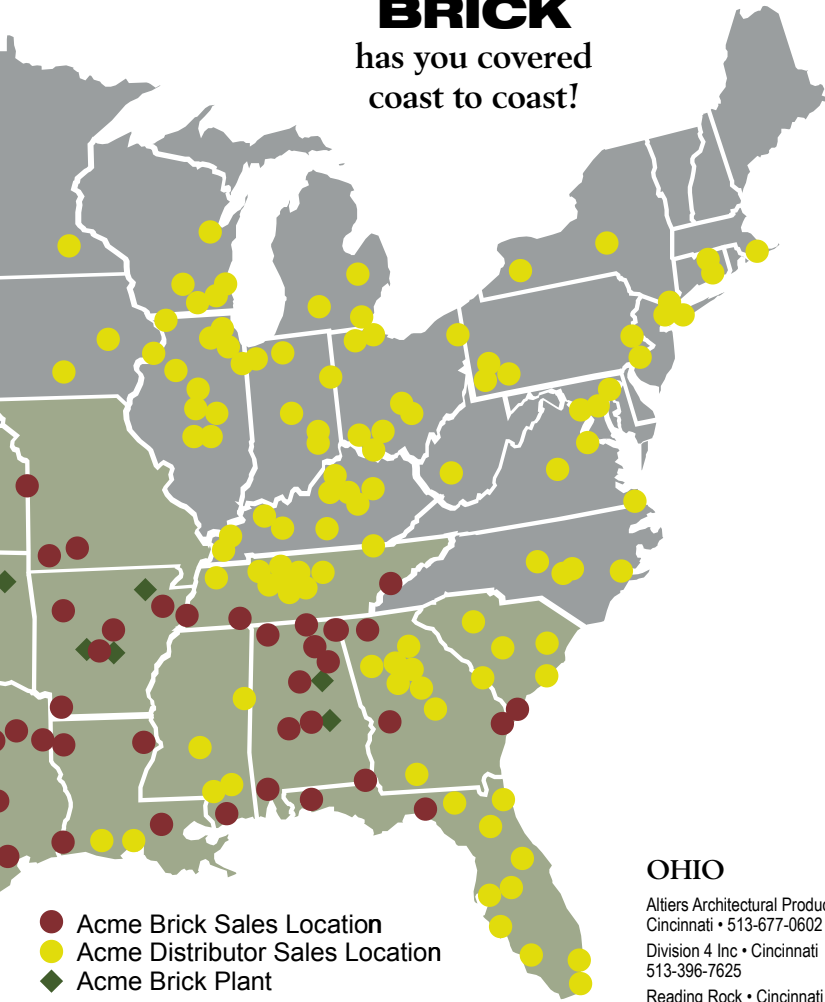

## MISSISSIPPI

Columbia Block and Brick • Columbia  
601-736-3791  
Columbus Block • Columbus  
662-328-4931  
Acme Brick • Gulfport • 228-328-4288  
Columbia Block and Brick • Hattiesburg  
601-450-3791  
Cherokee Brick • Jackson  
601-981-1410

## MISSOURI

Kasten Masonry Sales • Jackson  
573-243-3591  
Acme Brick • Joplin • 417-781-1931  
Acme Brick • Springfield • 417-883-0502

# ACME BRICK

has you covered  
coast to coast!

- Acme Brick Sales Location
- Acme Distributor Sales Location
- ◆ Acme Brick Plant