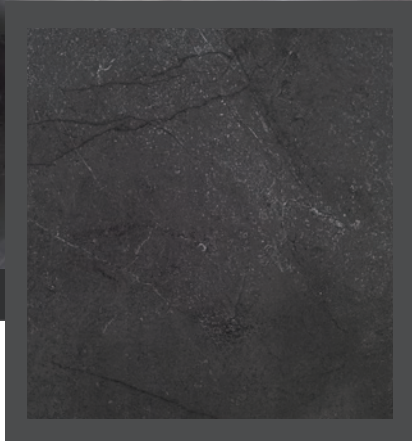

St Croix was designed to take the minimalist to new heights.. This series is taken from the timeless elegance of marble and infused with the modern simplicity of concrete, St Croix is a color body glazed porcelain tile that's perfect for both residential and commercial applications .

St Croix Bianco

St Croix Flint

St Croix

Type

Color Body Glazed Porcelain

Place of origin

United States of America

Shade variation