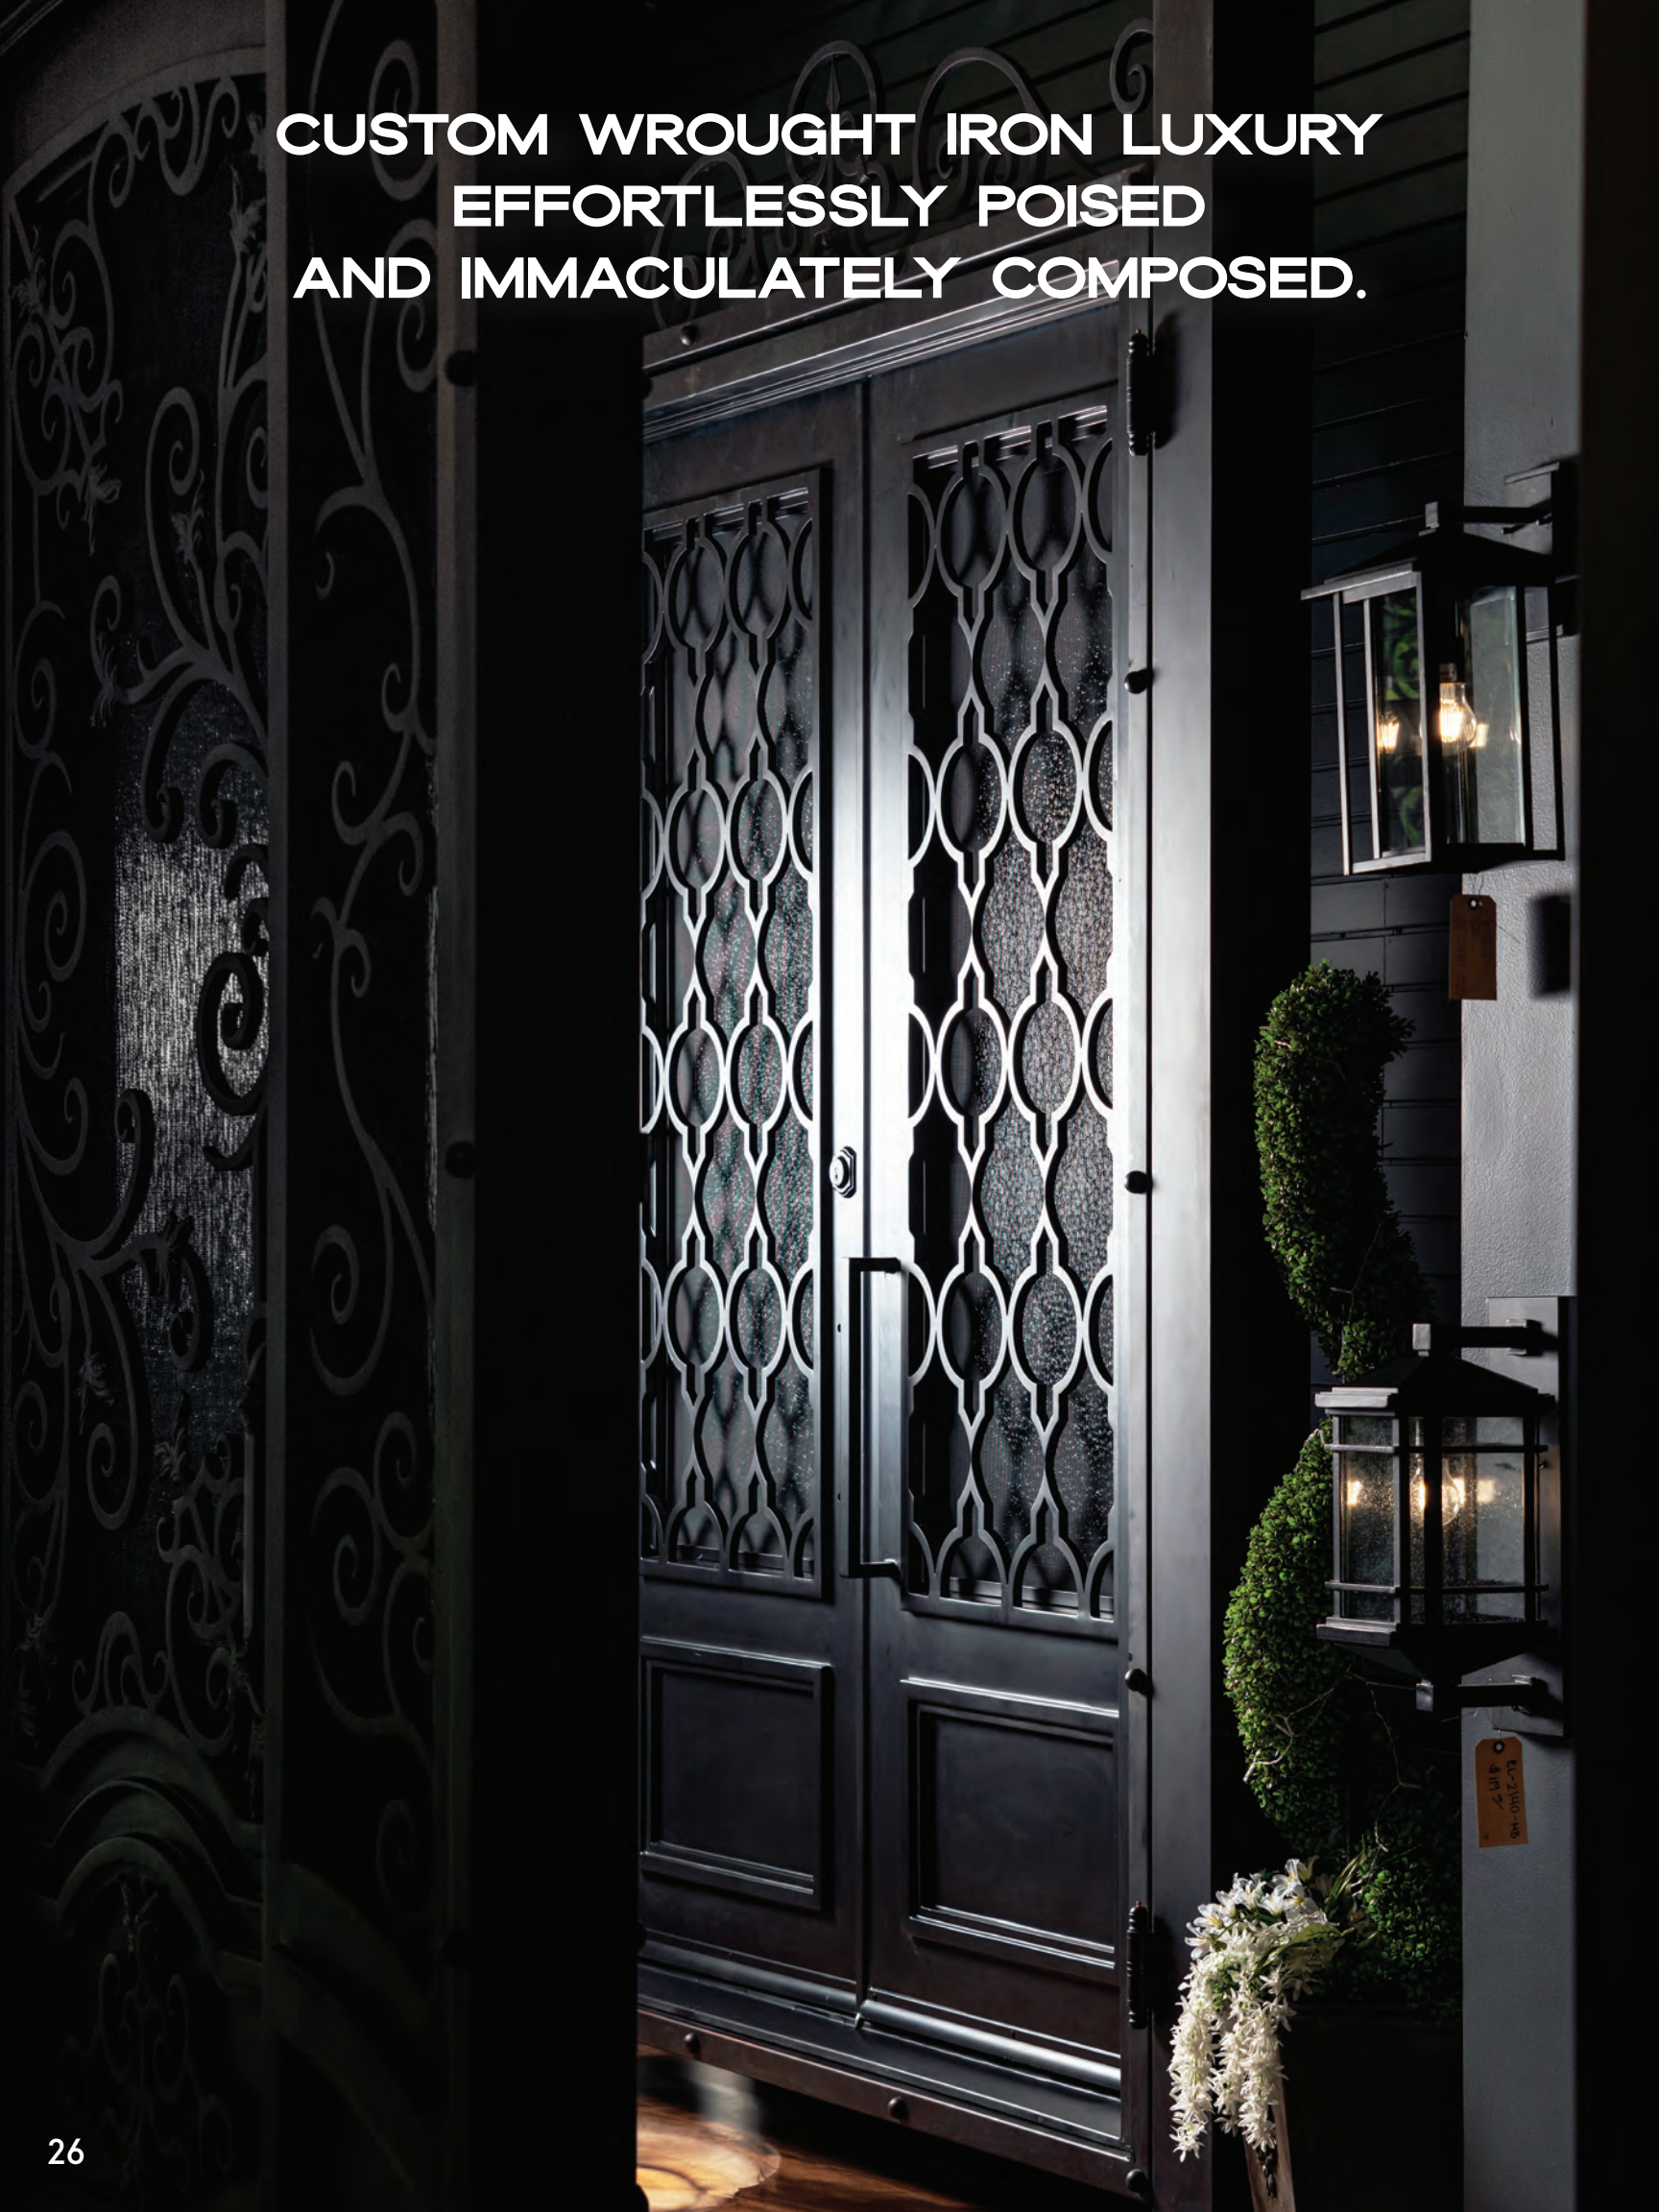

AN ELEGANT AND RICH ENTRANCE

The single entry iron door creates a powerful focal point for its owner's home. The ornamental wrought iron represents a rich and elegant spirit that will last a lifetime

**CUSTOM WROUGHT IRON LUXURY
EFFORTLESSLY POISED
AND IMMACULATELY COMPOSED.**