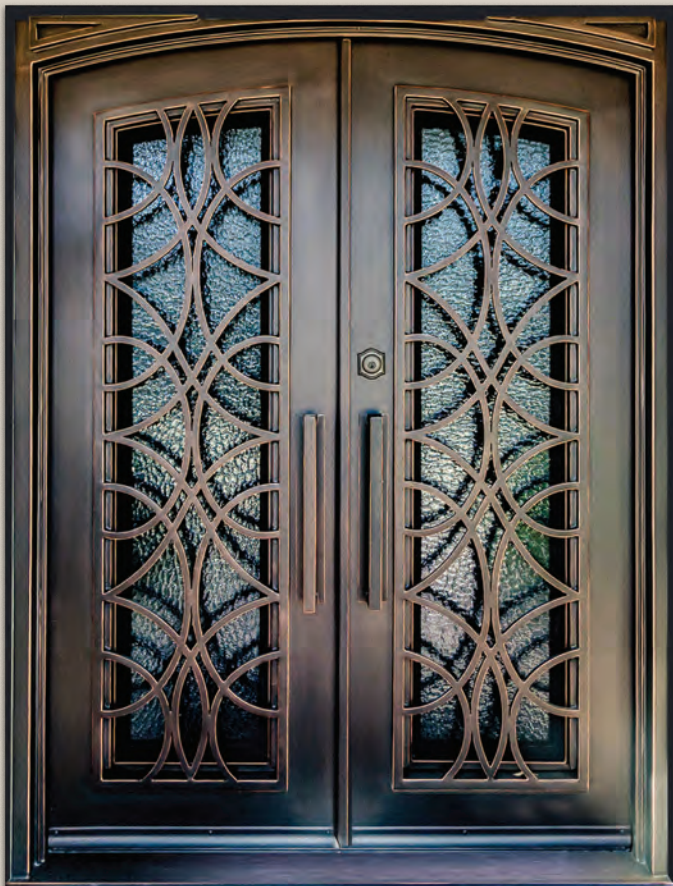

THE DOUBLE ENTRY IRON DOOR

Every wrought iron door from Love That Door is built using only the world's strongest and longest-lasting steel. Our intensive selection and refinement process ensures only the most robust wrought iron is smelted into this iconic entryway.