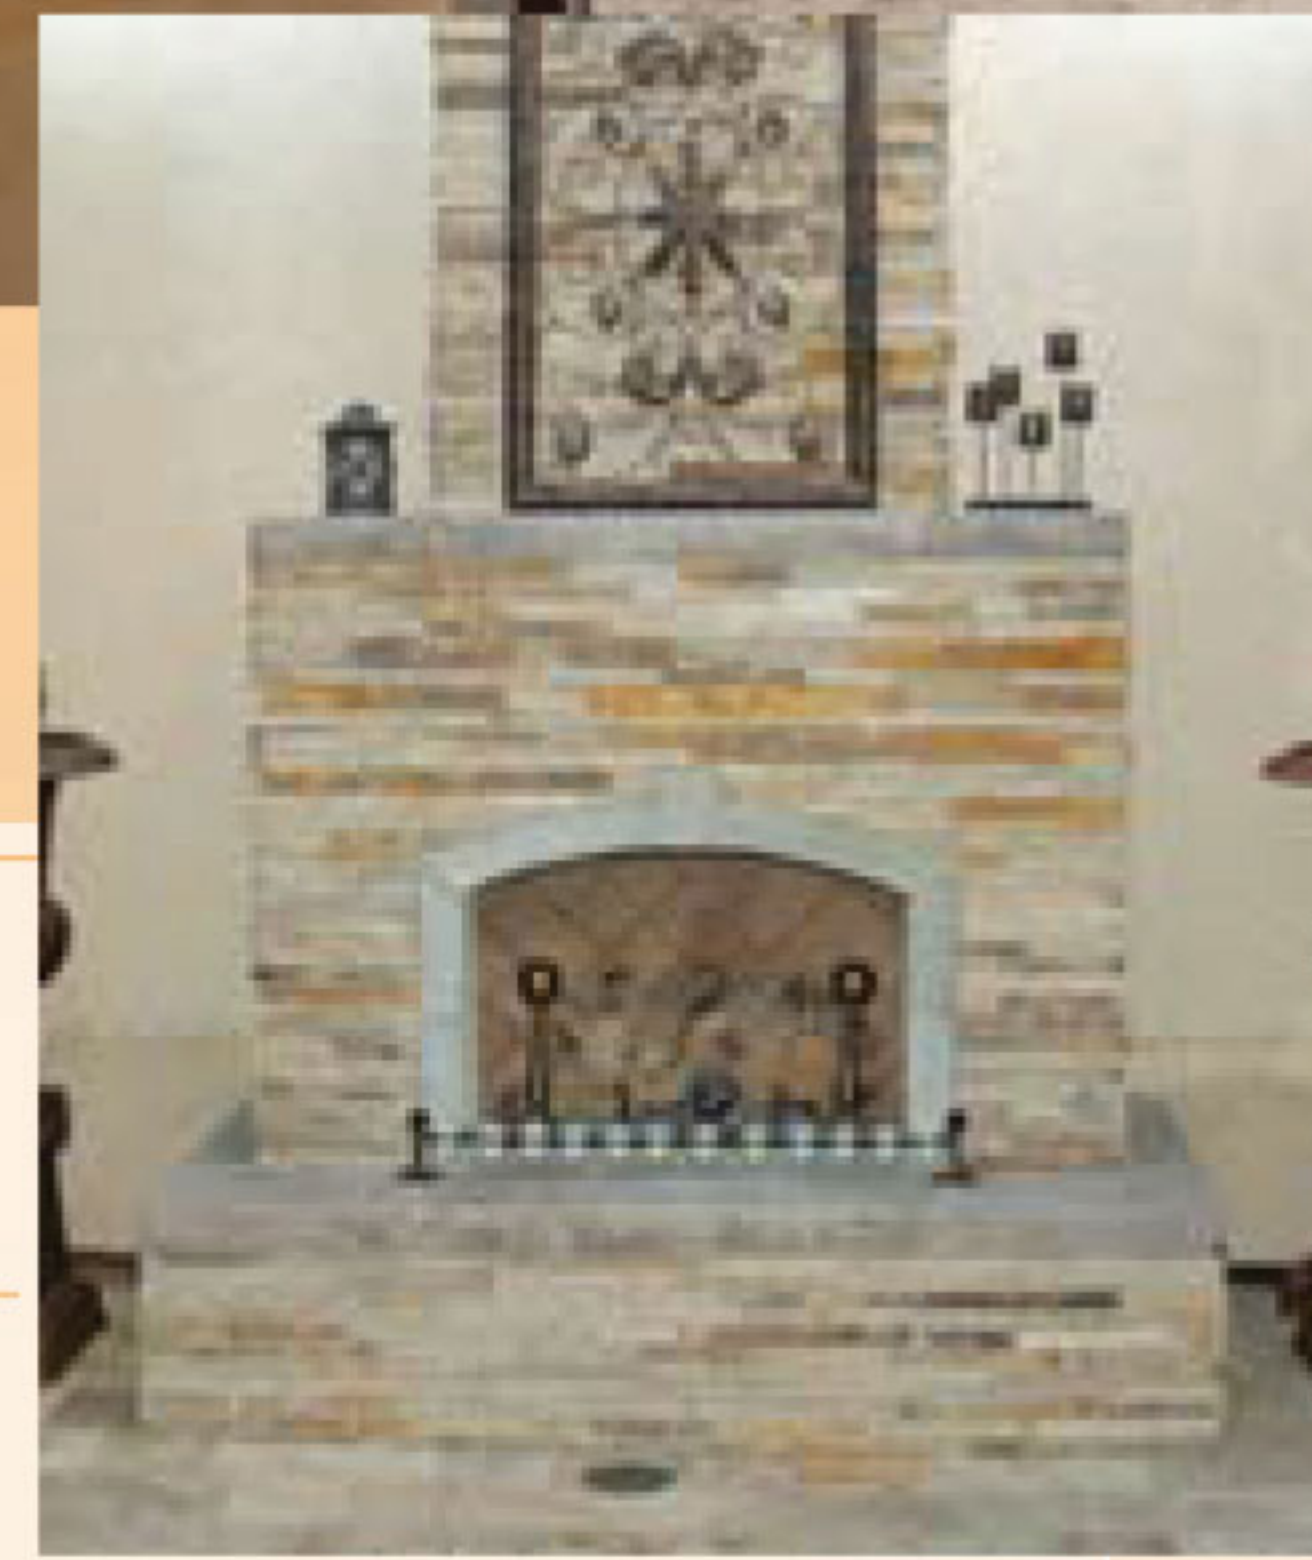

## Our Products

Mason-Lite offers traditional wood burning fireplaces that can include a pre-installed ANSI Z21.60 approved gas log set. Also available is our B-vented series that includes a RH Peterson RealFyre gas log set with remote control. Our vent-free fireplace is designed for approved, indoor applications—where allowed—or for outdoor applications using a clean burning gas log set.