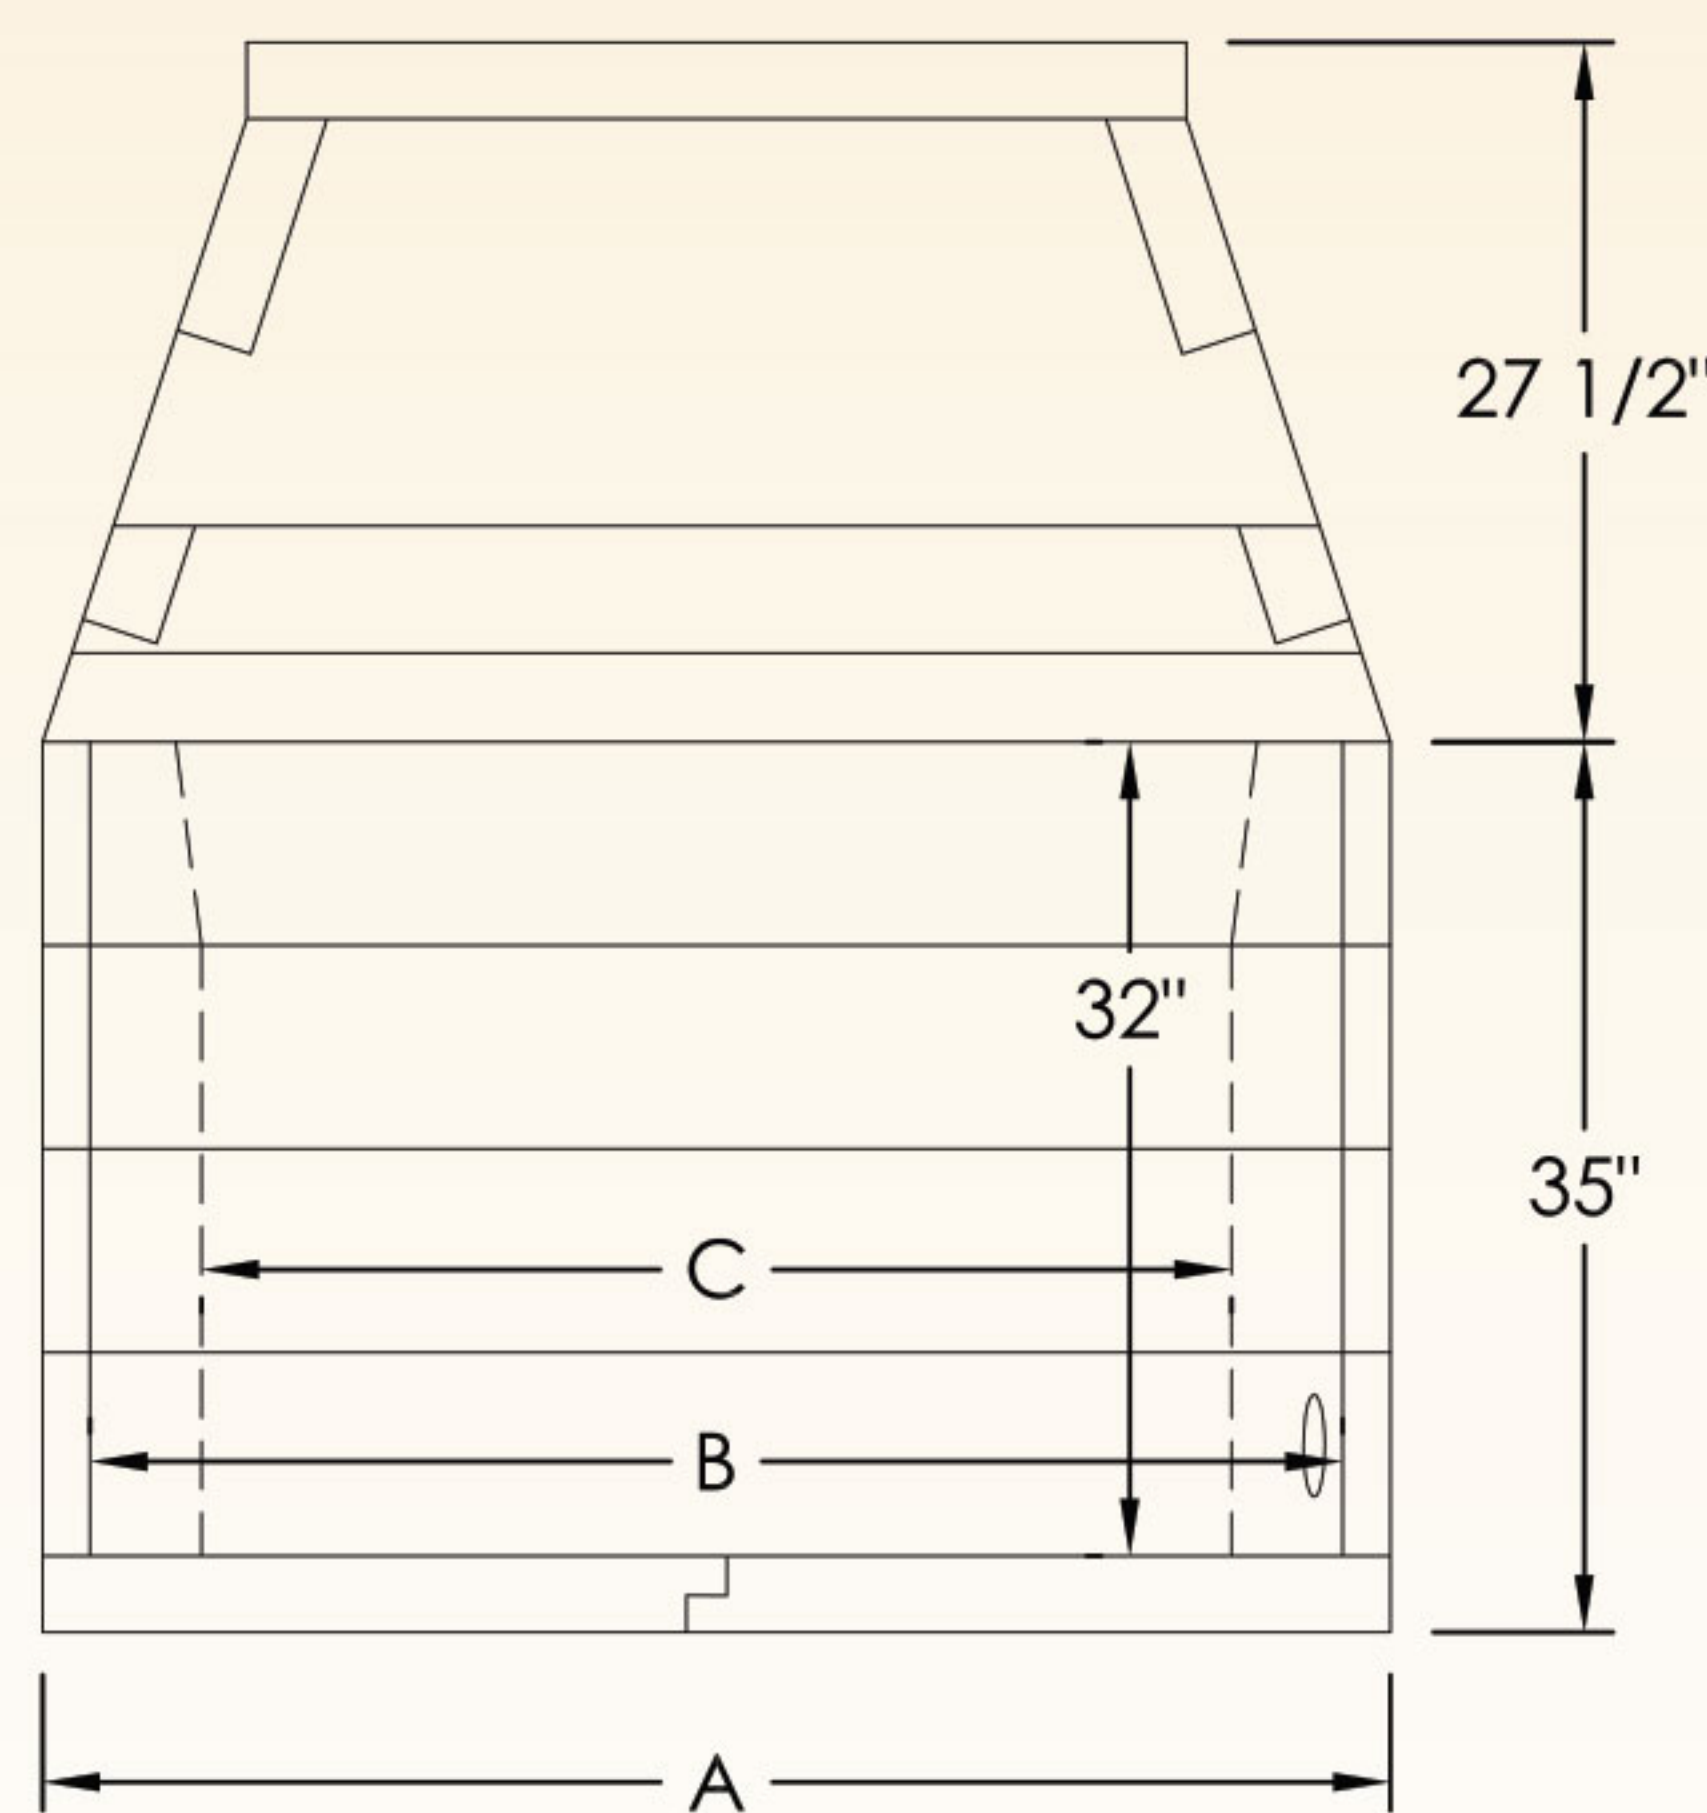

CONVENTIONAL

For more information or to find a partner in your area, contact MFI Masonry Fireplace Industries directly at

MASON-LITE

by MFI • Masonry Fireplace Industries, LLC

315 W. Third Street, Santa Ana, CA 92701

Tel: 800.345.7078 Fax: 714.972.4599 Email: info@Mason-Lite.com

www.Mason-Lite.com

www.Twitter.com/MasonLiteFire
www.Facebook.com/MasonLite
www.YouTube.com/MasonLiteFireplaces

U.S. factory built & code compliant