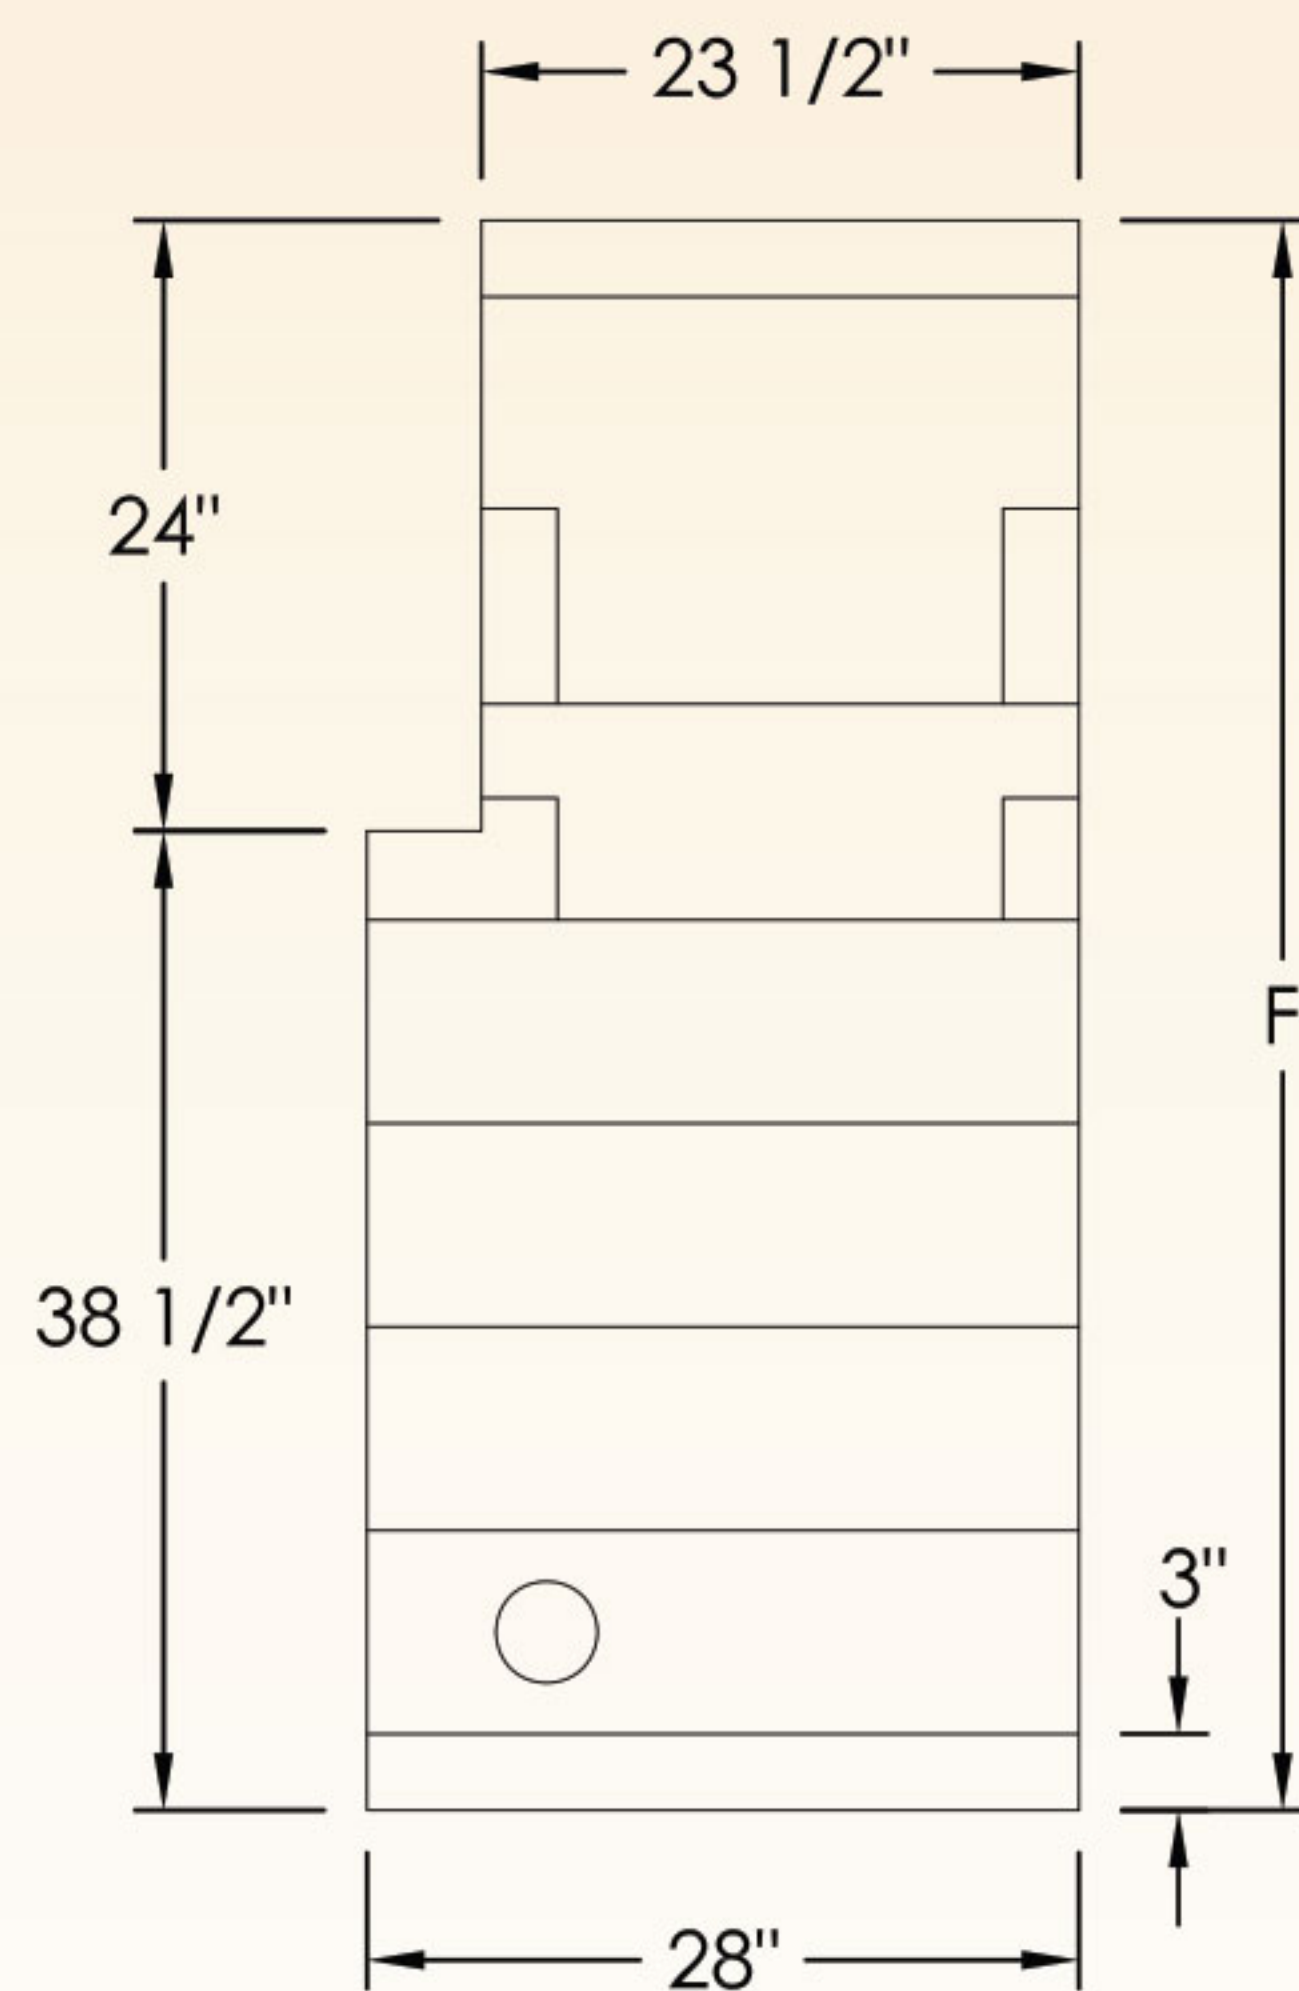

CONVENTIONAL