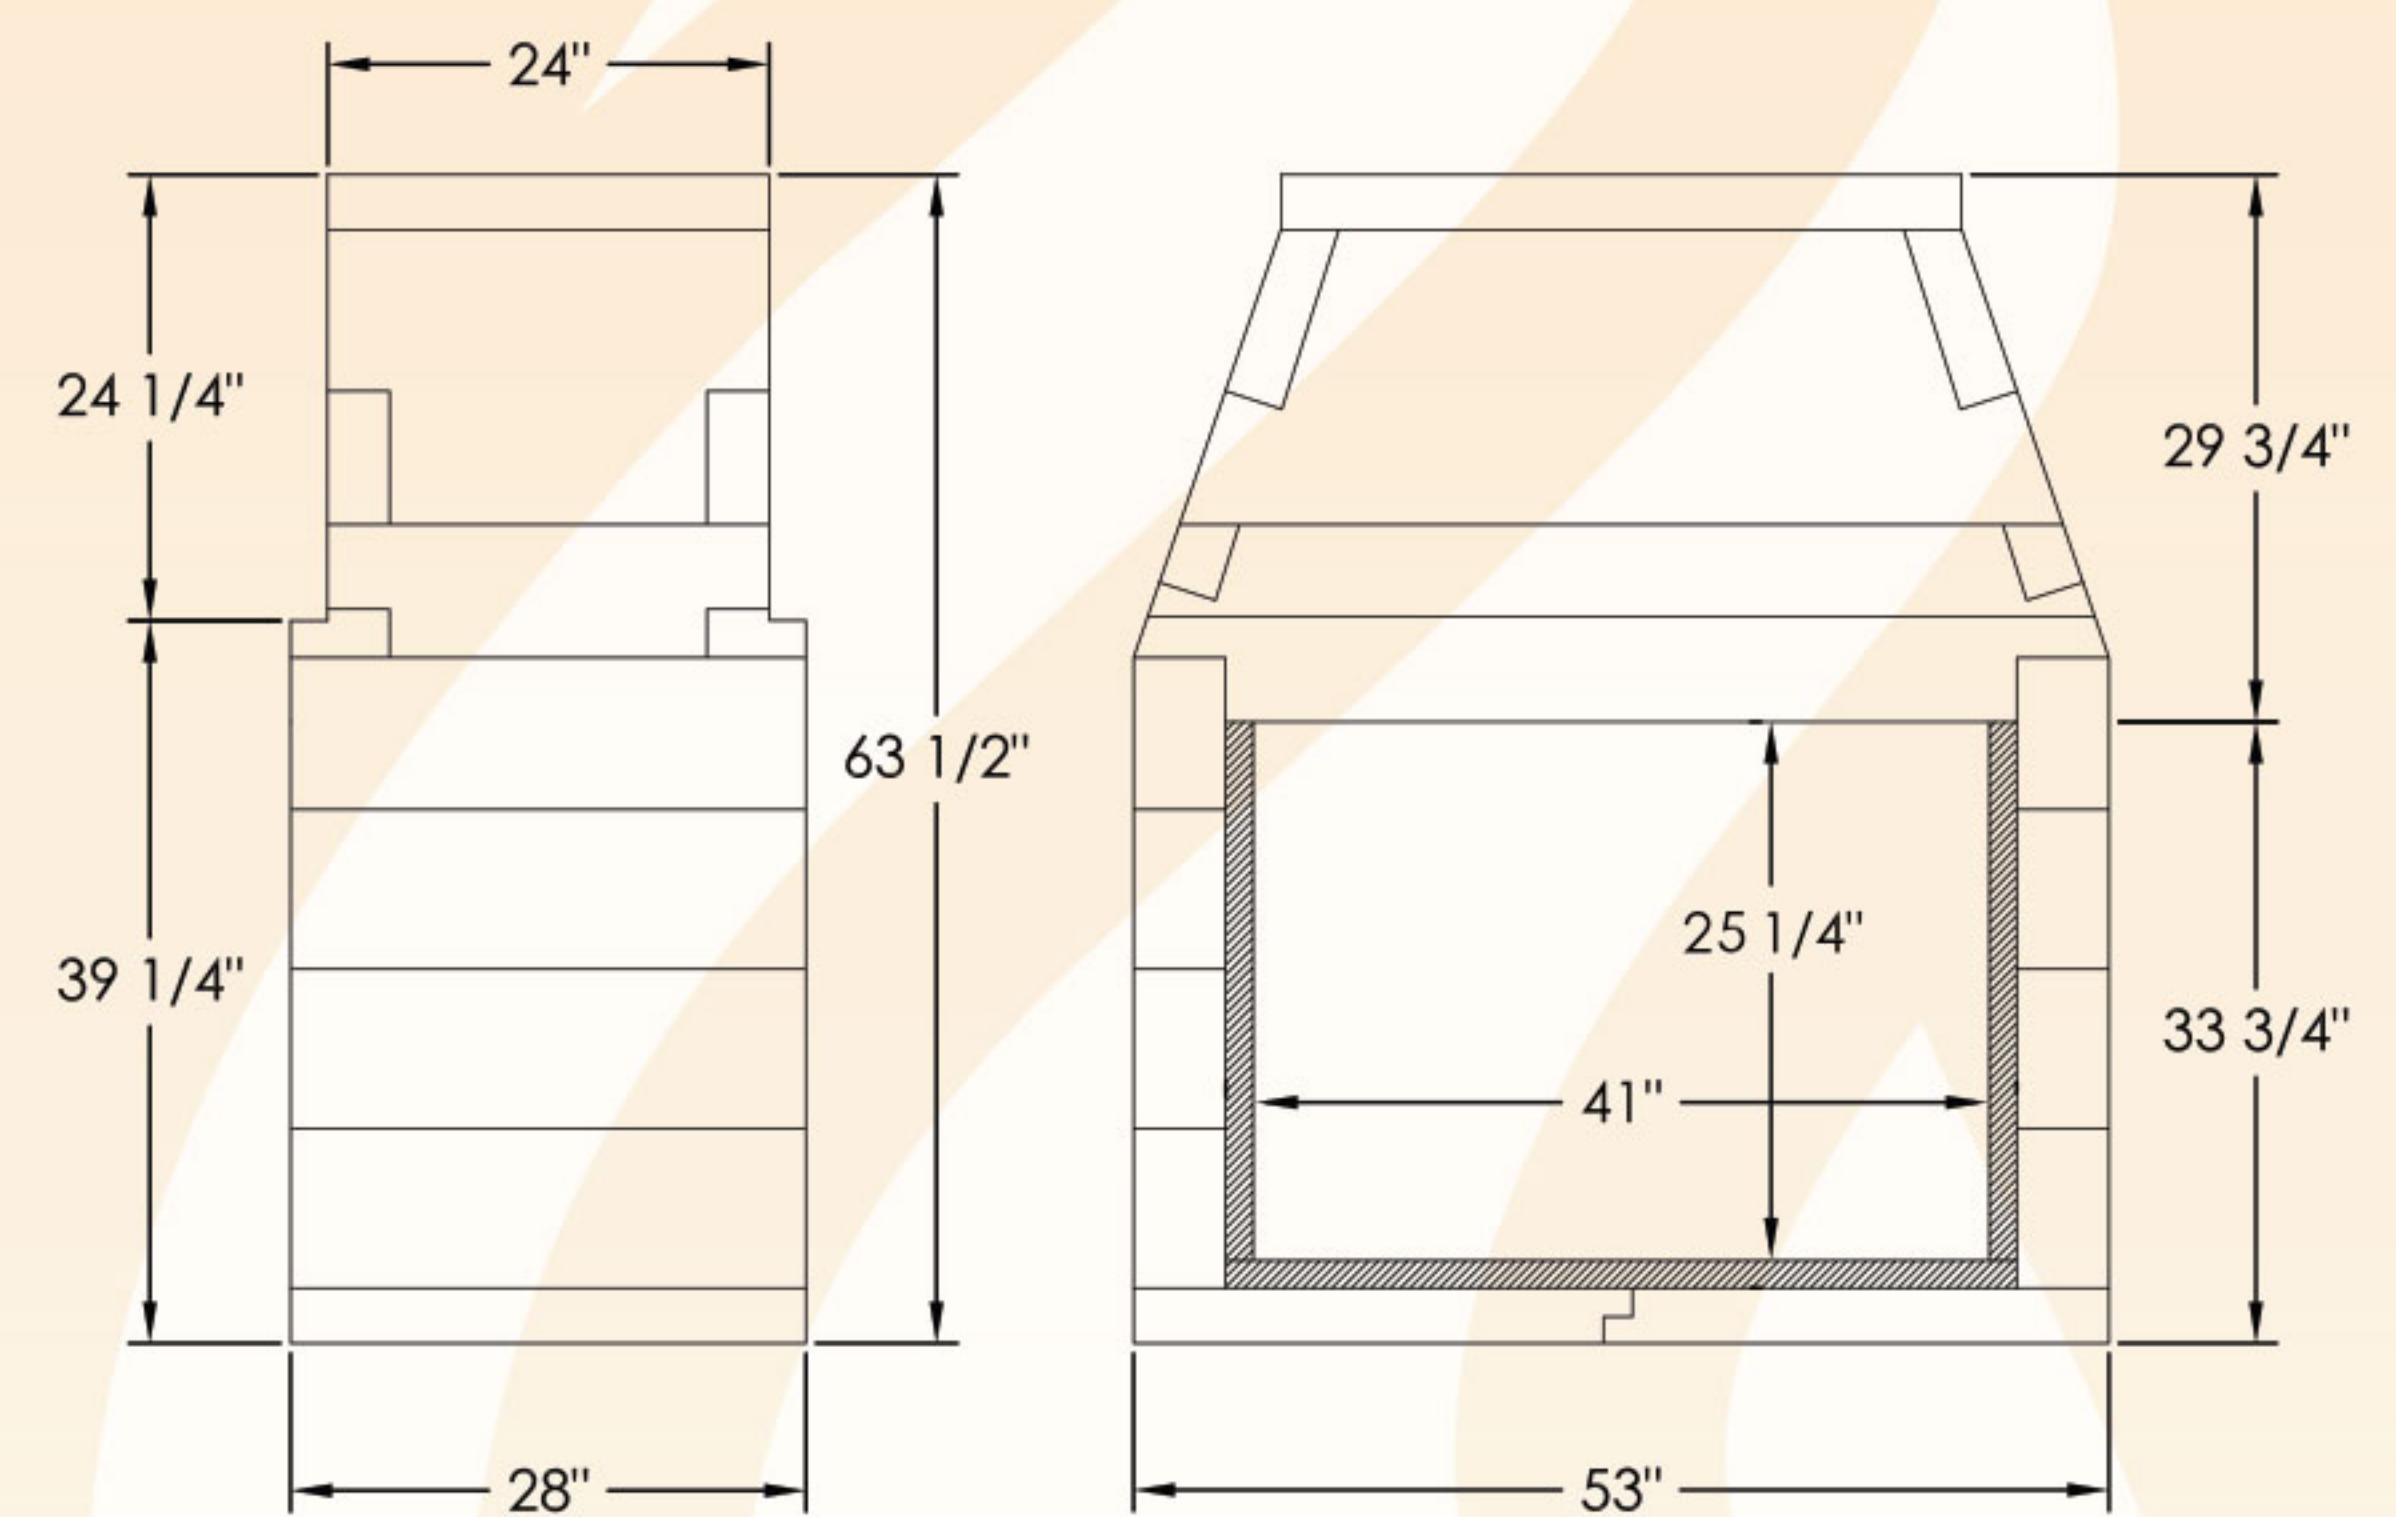

Installation/Framing Instructions

Minimum Framing Dimensions:

	33"	39"	44"	49"	63"	ST43"
Height	57"	64"	64"	64"	74"	66"
Width	41"	47"	52"	57"	71"	57"
Depth	30"	30"	30"	30"	30"	28"

Specifications:

MODEL	A	B	C	D	E	F	G
MFP 33	37"	33"	23 1/4"	18 1/2"	21 3/4"	54.5"	12"
MFP 39	43"	39"	30 1/4"	21 1/2"	27 3/4"	62.5"	12"
MFP 44	48"	44"	35 1/4"	24"	32 3/4"	62.5"	12"
MFP 49	53"	49"	40 1/4"	26 1/2"	37 3/4"	62.5"	14"
MFP 63	67"	63"	51 1/2"	33 1/2"	46"	72.5"	16"
SEE THRU 53"	41"	41"	25 1/4"	37 3/4"	63.5"	16"	

* Dimensions are nominal due to grout differences.
Please refer to instruction manual for framing clearance specifics. The instruction manual can be found at www.mason-lite.com/resources

SEE THRU

For more information or to find a partner in your area, contact MFI Masonry Fireplace Industries directly at

MASON-LITE

by MFI • Masonry Fireplace Industries, LLC

315 W. Third Street, Santa Ana, CA 92701

Tel: 800.345.7078 Fax: 714.972.4599 Email: info@Mason-Lite.com

www.Mason-Lite.com

www.Twitter.com/MasonLiteFire
www.Facebook.com/MasonLite
www.YouTube.com/MasonLiteFireplaces

U.S. factory built & code compliant