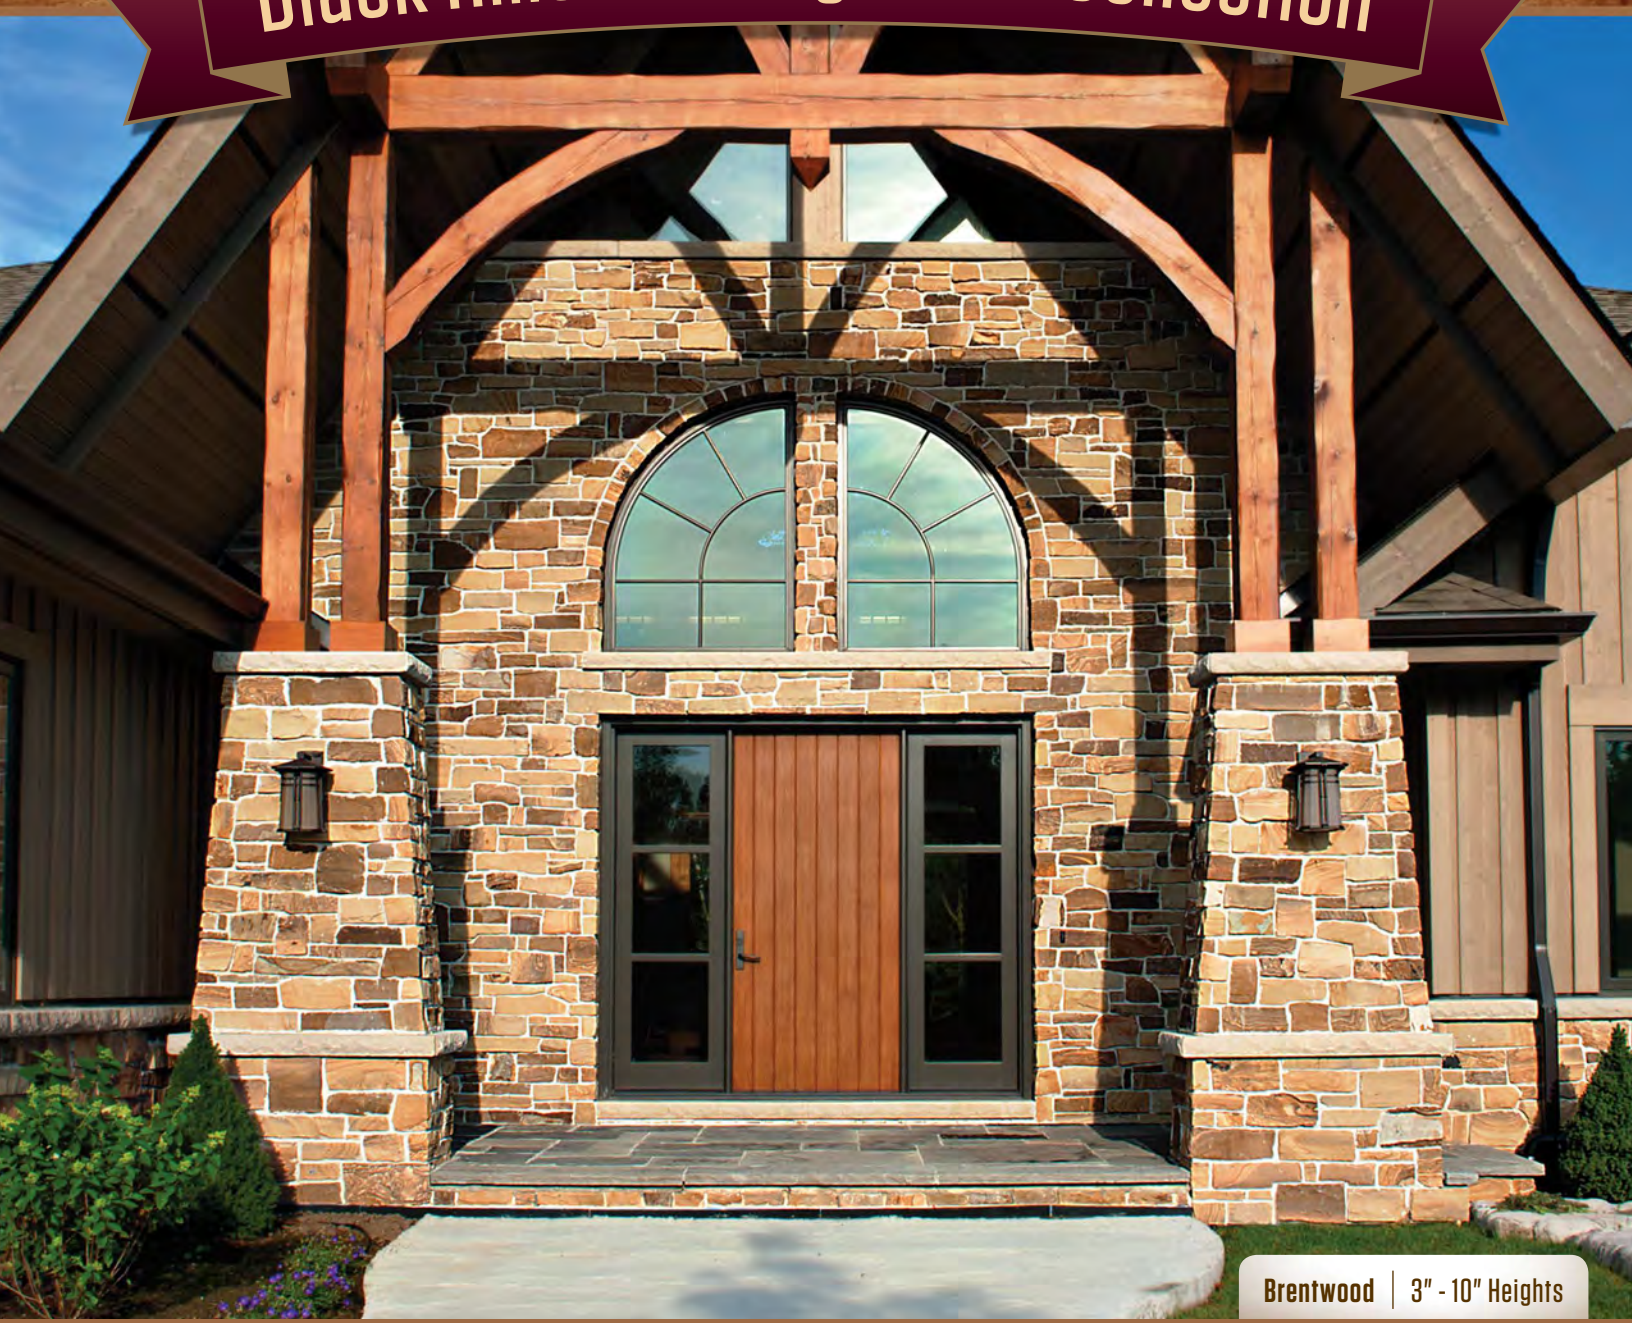

Black Hills Building Stone Collection

Brentwood | 3" - 10" Heights

1-800-814-1072 | semcostone.com

★ The Semco Promise ★

Semco Stone owns and operates our own quarries. We pride ourselves in providing a natural and quality product. Our diverse landscape stone and building stone have some of the most unique products you will find. The beauty of our products is they are made from natural stone, therefore variations should and can be expected. Even though colors in our brochures are as close to the actual stone as possible, photographic and printing techniques – and even actual viewing conditions – can alter perception of color.