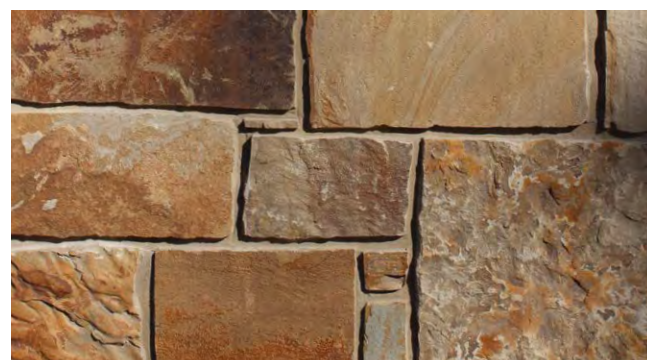

CHESTNUT HILL CASTLEROCK

Heights: 4" – 12" | Lengths: Random up to 24"