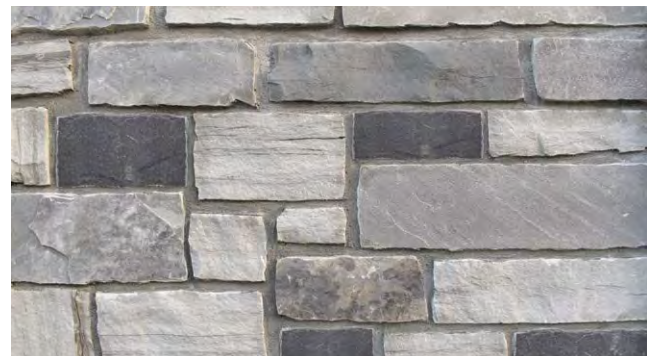

Heights: 3" – 12" | Lengths: Random up to 24"

**SIERRA TUMBLED**

Heights: 3" – 12" | Lengths: Random up to 24"

**WILLOWBROOK BLUE**

Heights: 3" - 6" | Lengths: Random up to 24"

**WILLOWBROOK BLUE CASTLEROCK**

Heights: 4" - 12" | Lengths: Random up to 24"

**WILLOWBROOK BROWN CASTLEROCK**

Heights: 4" - 12" | Lengths: Random up to 24"

**WOLF RIDGE**

Heights: 3" - 6" | Lengths: Random up to 24"