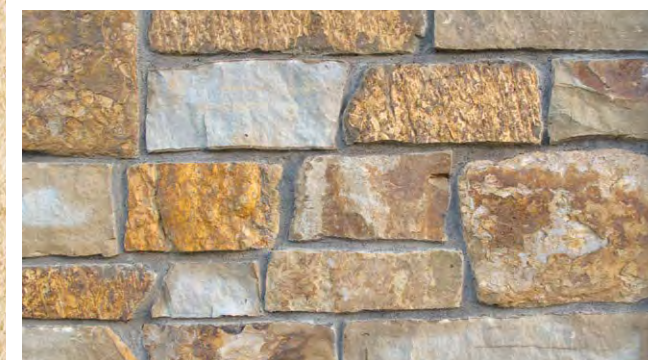

Heights: 3" – 12" | Lengths: Random up to 36"

**CHESTNUT HILL CASTLEROCK**

Heights: 4" – 12" | Lengths: Random up to 24"

**DAKOTA SPRINGS**

Heights: 4" – 12" | Lengths: Random up to 24"

**RUSTIC PINE BLEND**

Heights: 3" – 12" | Lengths: Random up to 24"

**SIERRA TUMBLED**

Heights: 3" – 12" | Lengths: Random up to 24"

**WILLOWBROOK BLUE**

Heights: 3" - 6" | Lengths: Random up to 24"

**WILLOWBROOK BLUE CASTLEROCK**