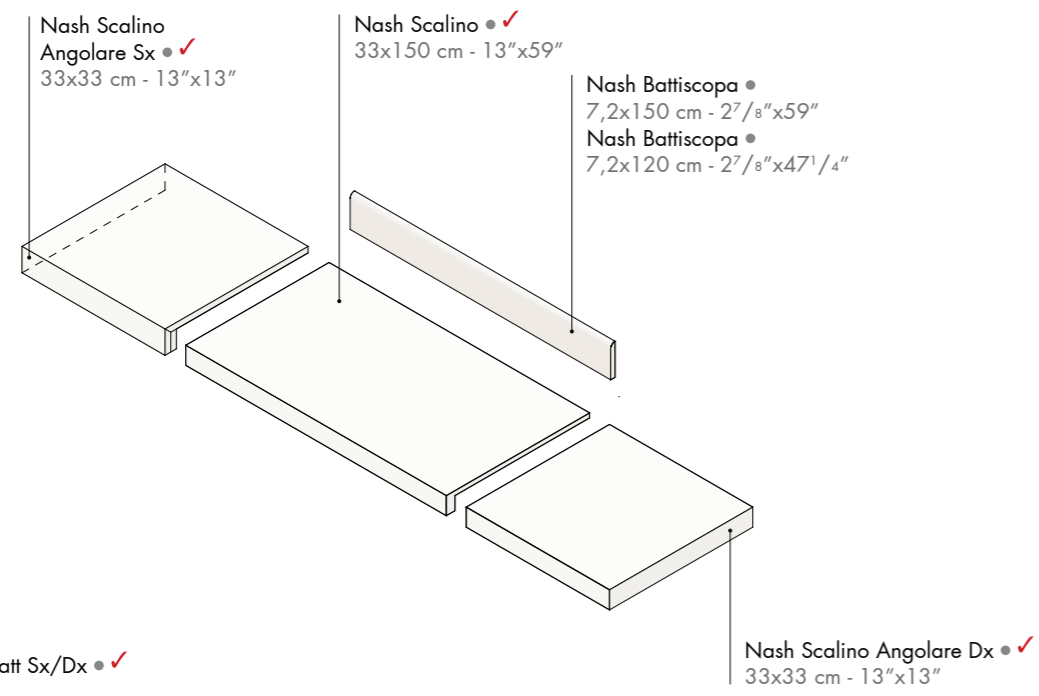

NASH PORCELAIN TRIM TILES

Nash Battiscopa Sagomato Matt Sx/Dx • ✓
7,2x30 cm - 27/8"x11 3/4"

- Available in all colors
- ✓ These parts are supplied to order