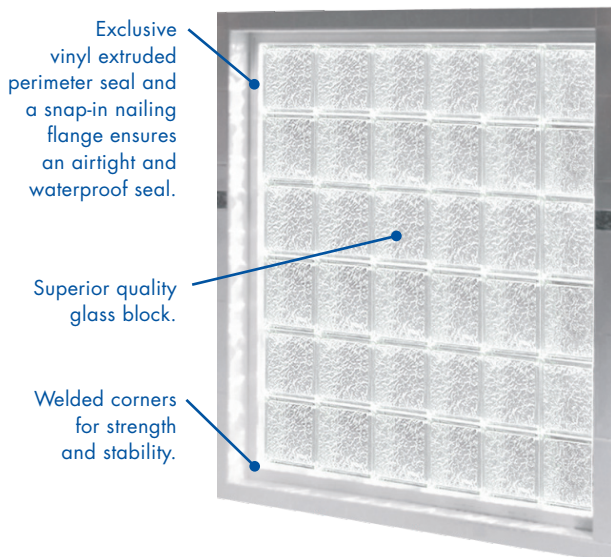

- Scratch resistant and fade proof
- Authentic Mortarless Glass Block System
- Packaged for easy handling!

Deco

Marina

Savona

Cuneis

Sponge

ROUGH OPENING REQUIREMENTS FOR CLEAR CHOICE WINDOWS

Windows built using Standard 8" x 8" x 3" block.
6" x 6" x 3" and 6" x 8" x 3" available upon request.

Call Your Local Distributor

Clear Choice®

mortarless glass block system

*Clearly Defining
Strength, Beauty
and Elegance!*

Make the Clear Choice!

1-800-932-2263

Make the Clear Choice!

Clear Choice®

- Windows available in **three standard patterns**
- Frames available in **two colors**

- Windows are **user-friendly** and **affordable**
- With more **patterns, colors, and designs**, clearly this window outperforms the rest!

Patented **Clear Choice®** windows combine the beauty and durability of real glass with a full featured vinyl frame and nailing fin.

FEATURES

- Meets tempered glass requirements.
- Received NAMI Certification of +/- 55 psf.
- Made with **real** glass block.
- Welded vinyl corners.
- Maximum light and privacy with no window treatments needed.
- Exclusive Snap-In Nailing Fin: Eliminates damage to the fin during shipping & handling.
- Frame available in white or sand.
- Customize your window with different sizes and patterns.
- Ten-Year Warranty.