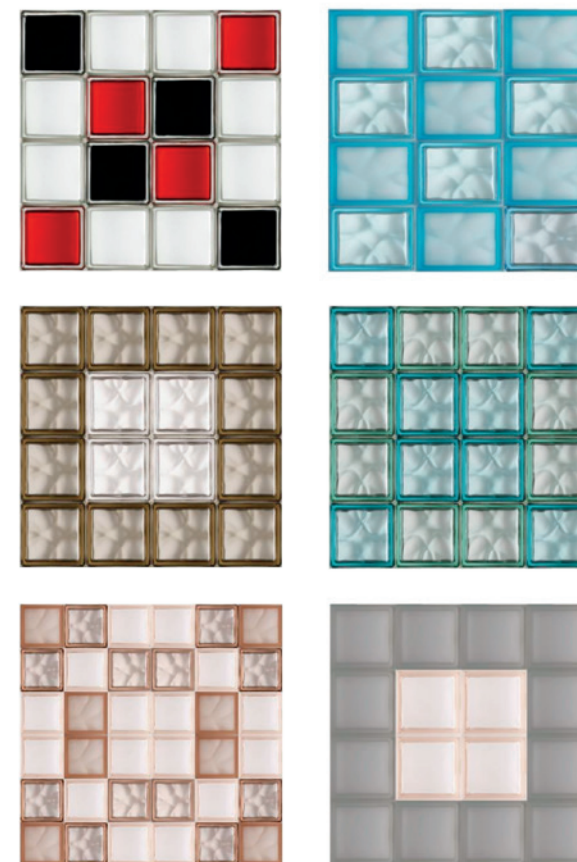

- Scratch resistant and fade proof
- Authentic Mortarless Glass Block System
- Packaged for easy handling!

Deco

Marina

Savona

Cuneis

Sponge

ROUGH OPENING REQUIREMENTS FOR CLEAR CHOICE WINDOWS

Windows built using Standard 8" x 8" x 3" block.
6" x 6" x 3" and 6" x 8" x 3" available upon request.

- Windows available in **three standard patterns**
- Frames available in **two colors**

- Windows are **user-friendly** and **affordable**
- With more **patterns, colors, and designs**, clearly this window outperforms the rest!

Patented **Clear Choice®** windows combine the beauty and durability of real glass with a full featured vinyl frame and nailing fin.

FEATURES

- Meets tempered glass requirements.
- Received NAMI Certification of +/- 55 psf.
- Made with **real** glass block.
- Welded vinyl corners.
- Maximum light and privacy with no window treatments needed.
- Exclusive Snap-In Nailing Fin: Eliminates damage to the fin during shipping & handling.
- Frame available in white or sand.
- Customize your window with different sizes and patterns.
- Ten-Year Warranty.

STANDARD PATTERNS

TWO AVAILABLE FRAME COLORS

Snap-In Nailing Fin Not Shown.

OPTIONAL GLASS BLOCK PATTERNS

Metric Sizes (7½" square)

CREATE YOUR OWN UNIQUE LOOK WITH A CUSTOM DESIGN WINDOW

PLEASE CALL US TOLL FREE AT (800) 932-2263 FOR ASSISTANCE IN CUSTOM DESIGN