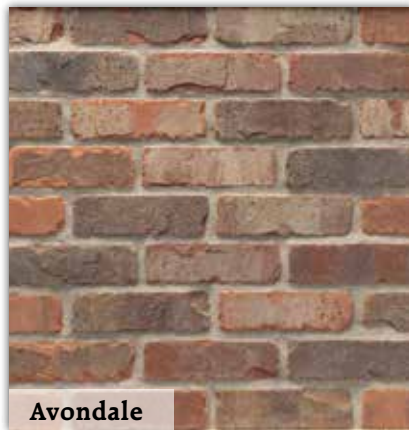

# English Cottage

**NEW**

Brighton

Canterbury

thinBRIK

**ACME  
BRICK**

# English Cottage

Give your home the character that the English are so famous for. Ask your representative about the English Cottage collection, exclusive to Acme Brick.

**Avondale**

**Daventry**

**Ellesmere**

**Fairfield**

**Glenwyck**

**Kenilworth**

**Leacroft**

**Melrose**

Step back in time — and several thousand miles east — to the land of Downton Abbey, Notting Hill, and the neighborhood pub. The English Cottage collection offers a pleasing variety of rich, hard-fired colors. Gently rumbled corners add a soft hint of rustic charm. Best of all, these units are about 5/8" thin, which makes them ideal for interior or exterior applications.