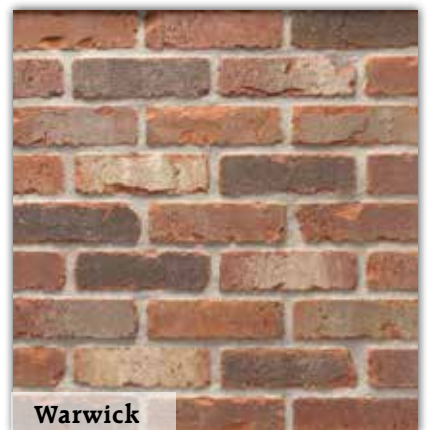

# English Cottage

Give your home the character that the English are so famous for. Ask your representative about the English Cottage collection, exclusive to Acme Brick.

**Avondale**

**Daventry**

**Ellesmere**

**Fairfield**

**Glenwyck**

**Kenilworth**

**Leacroft**

**Melrose**

Step back in time — and several thousand miles east — to the land of Downton Abbey, Notting Hill, and the neighborhood pub. The English Cottage collection offers a pleasing variety of rich, hard-fired colors. Gently rumbled corners add a soft hint of rustic charm. Best of all, these units are about 5/8" thin, which makes them ideal for interior or exterior applications.

**South Gate**

**Warwick**