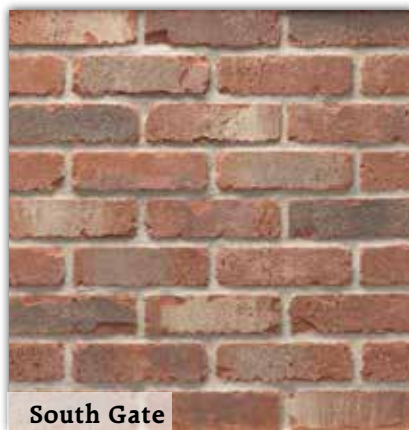

**Fairfield**

**Glenwyck**

**Kenilworth**

**Leacroft**

**Melrose**

Step back in time — and several thousand miles east — to the land of Downton Abbey, Notting Hill, and the neighborhood pub. The English Cottage collection offers a pleasing variety of rich, hard-fired colors. Gently rumbled corners add a soft hint of rustic charm. Best of all, these units are about 5/8" thin, which makes them ideal for interior or exterior applications.

**South Gate**

**Warwick**