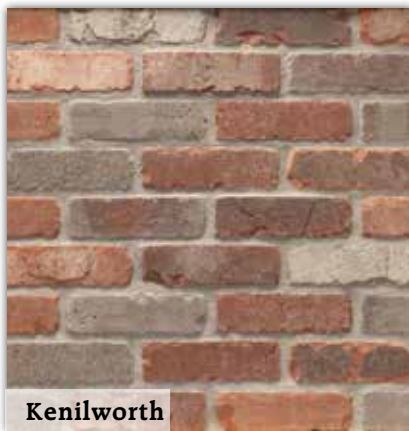

# English Cottage

Give your home the character that the English are so famous for. Ask your representative about the English Cottage collection, exclusive to Acme Brick.

**Avondale**

**Daventry**

**Ellesmere**

**Fairfield**

**Glenwyck**

**Kenilworth**

**Leacroft**

**Melrose**

Step back in time — and several thousand miles east — to the land of Downton Abbey, Notting Hill, and the neighborhood pub. The English Cottage collection offers a pleasing variety of rich, hard-fired colors. Gently rumbled corners add a soft hint of rustic charm. Best of all, these units are about 5/8" thin, which makes them ideal for interior or exterior applications.