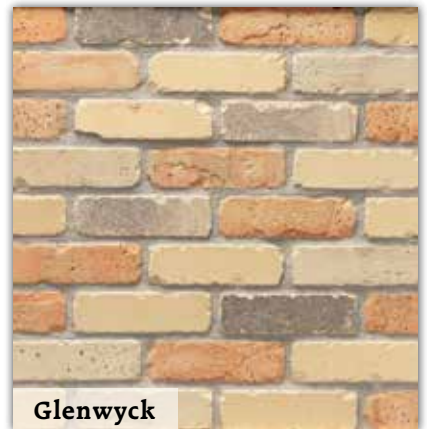

# English Cottage

**NEW**

Brighton

Canterbury

thinBRIK

**ACME  
BRICK**

# English Cottage

Give your home the character that the English are so famous for. Ask your representative about the English Cottage collection, exclusive to Acme Brick.

**Avondale**

**Daventry**

**Ellesmere**

**Fairfield**

**Glenwyck**

**Kenilworth**

**Leacroft**

**Melrose**

Step back in time — and several thousand miles east — to the land of Downton Abbey, Notting Hill, and the neighborhood pub. The English Cottage collection offers a pleasing variety of rich, hard-fired colors. Gently rumbled corners add a soft hint of rustic charm. Best of all, these units are about 5/8" thin, which makes them ideal for interior or exterior applications.