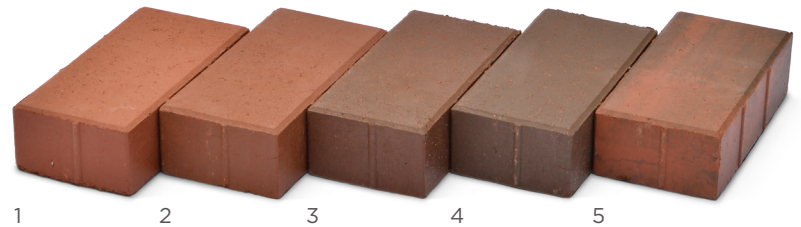

Colors and finishes.

While other brick and paver companies only offer a few pre-mixed blends for customers to choose from, Whitacre Greer pavers are produced with each specific project and customer in mind and available in a variety of color blends and brick patterns.

Whitacre Greer pavers are made from rich Ohio clay deposits and vacuum dry-pressed, making them practically impervious to ground water and freeze-thaw damage. Pavers are also available with or without lugs for even spacing.

Ask about creating new color blends and brick patterns to match your taste and needs.

SIZE	THICKNESS
4" x 8"	1-1/2", 2-1/4", & 2-3/4"
8" x 8"	2-1/4", & 2-3/4"
3-5/8" x 7-5/8"	1-1/4", & 2-1/4"
6" x 3"	2-1/4", & 2-3/4"
6" x 6"	2-1/4", & 2-3/4"
6" x 9"	2-1/4", & 2-3/4"
12" x 6"	2-1/4"
2-1/4" x 9"	2-1/4", & 3"
3" x 9"	3"
5-3/4" x 5-3/4"	2-1/4", & 2-3/4" Hexagon
4" x 12"	2-1/4", & 2-3/4"

	30 SERIES	COLOR
1	#30	Clear Red (Rustic)
2	#32	Antique
3	#33	Dark Antique
4	#34	Mulberry
5	#36	Red Sunset