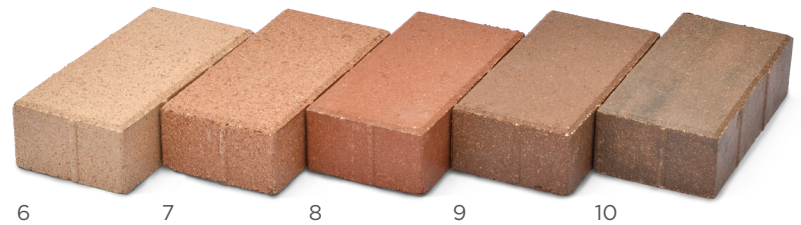

Colors and finishes.

While other brick and paver companies only offer a few pre-mixed blends for customers to choose from, Whitacre Greer pavers are produced with each specific project and customer in mind and available in a variety of color blends and brick patterns.

Whitacre Greer pavers are made from rich Ohio clay deposits and vacuum dry-pressed, making them practically impervious to ground water and freeze-thaw damage. Pavers are also available with or without lugs for even spacing.

Ask about creating new color blends and brick patterns to match your taste and needs.

SIZE	THICKNESS
4" x 8"	1-1/2", 2-1/4", & 2-3/4"
8" x 8"	2-1/4", & 2-3/4"
3-5/8" x 7-5/8"	1-1/4", & 2-1/4"
6" x 3"	2-1/4", & 2-3/4"
6" x 6"	2-1/4", & 2-3/4"
6" x 9"	2-1/4", & 2-3/4"
12" x 6"	2-1/4"
2-1/4" x 9"	2-1/4", & 3"
3" x 9"	3"
5-3/4" x 5-3/4"	2-1/4", & 2-3/4" Hexagon
4" x 12"	2-1/4", & 2-3/4"

	50 SERIES	COLOR
11	#50	Ivory
12	#52	Majestic
13	#53	Cimmerean
14	#54	Chocolate
15	#56	Desert Gray