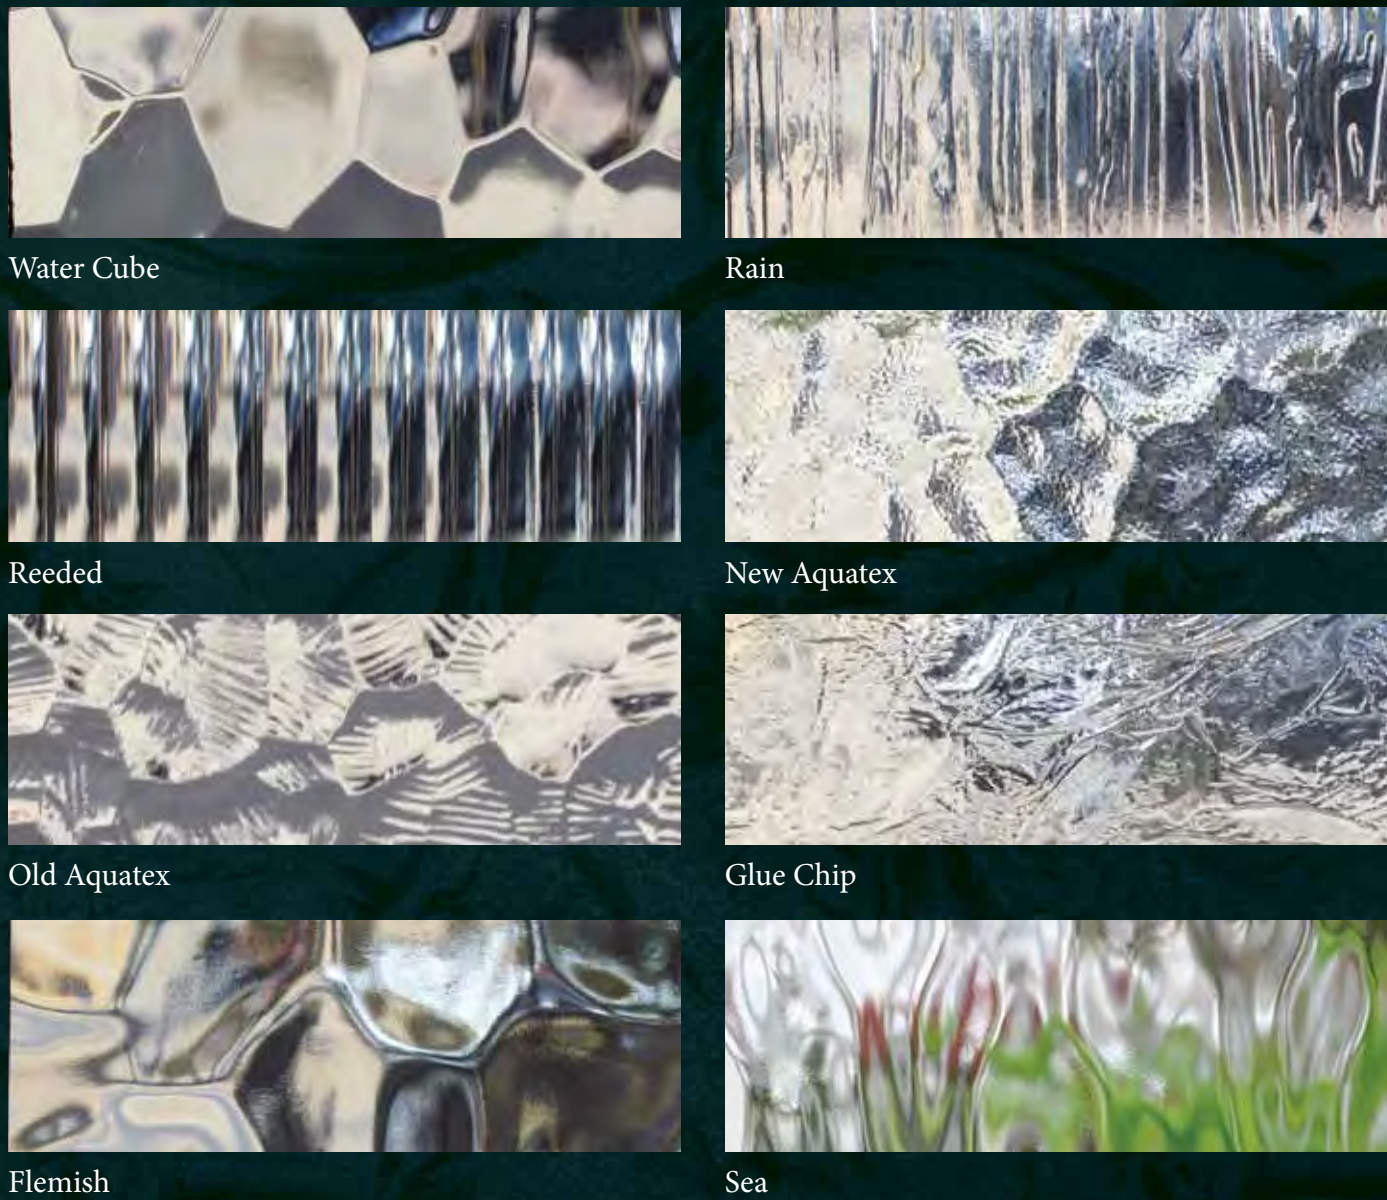

Options

Love That Door has many styles of glass and an assortment of color finishes for all types of wrought iron products we sell. Feel free to pick and choose an option that works best for your home or office. If you have any questions about the look and feel of a specific combination, please give us a call and we will see about sending you a similar iron door construction previously sold.

Finishes

Glass

Copper Edges