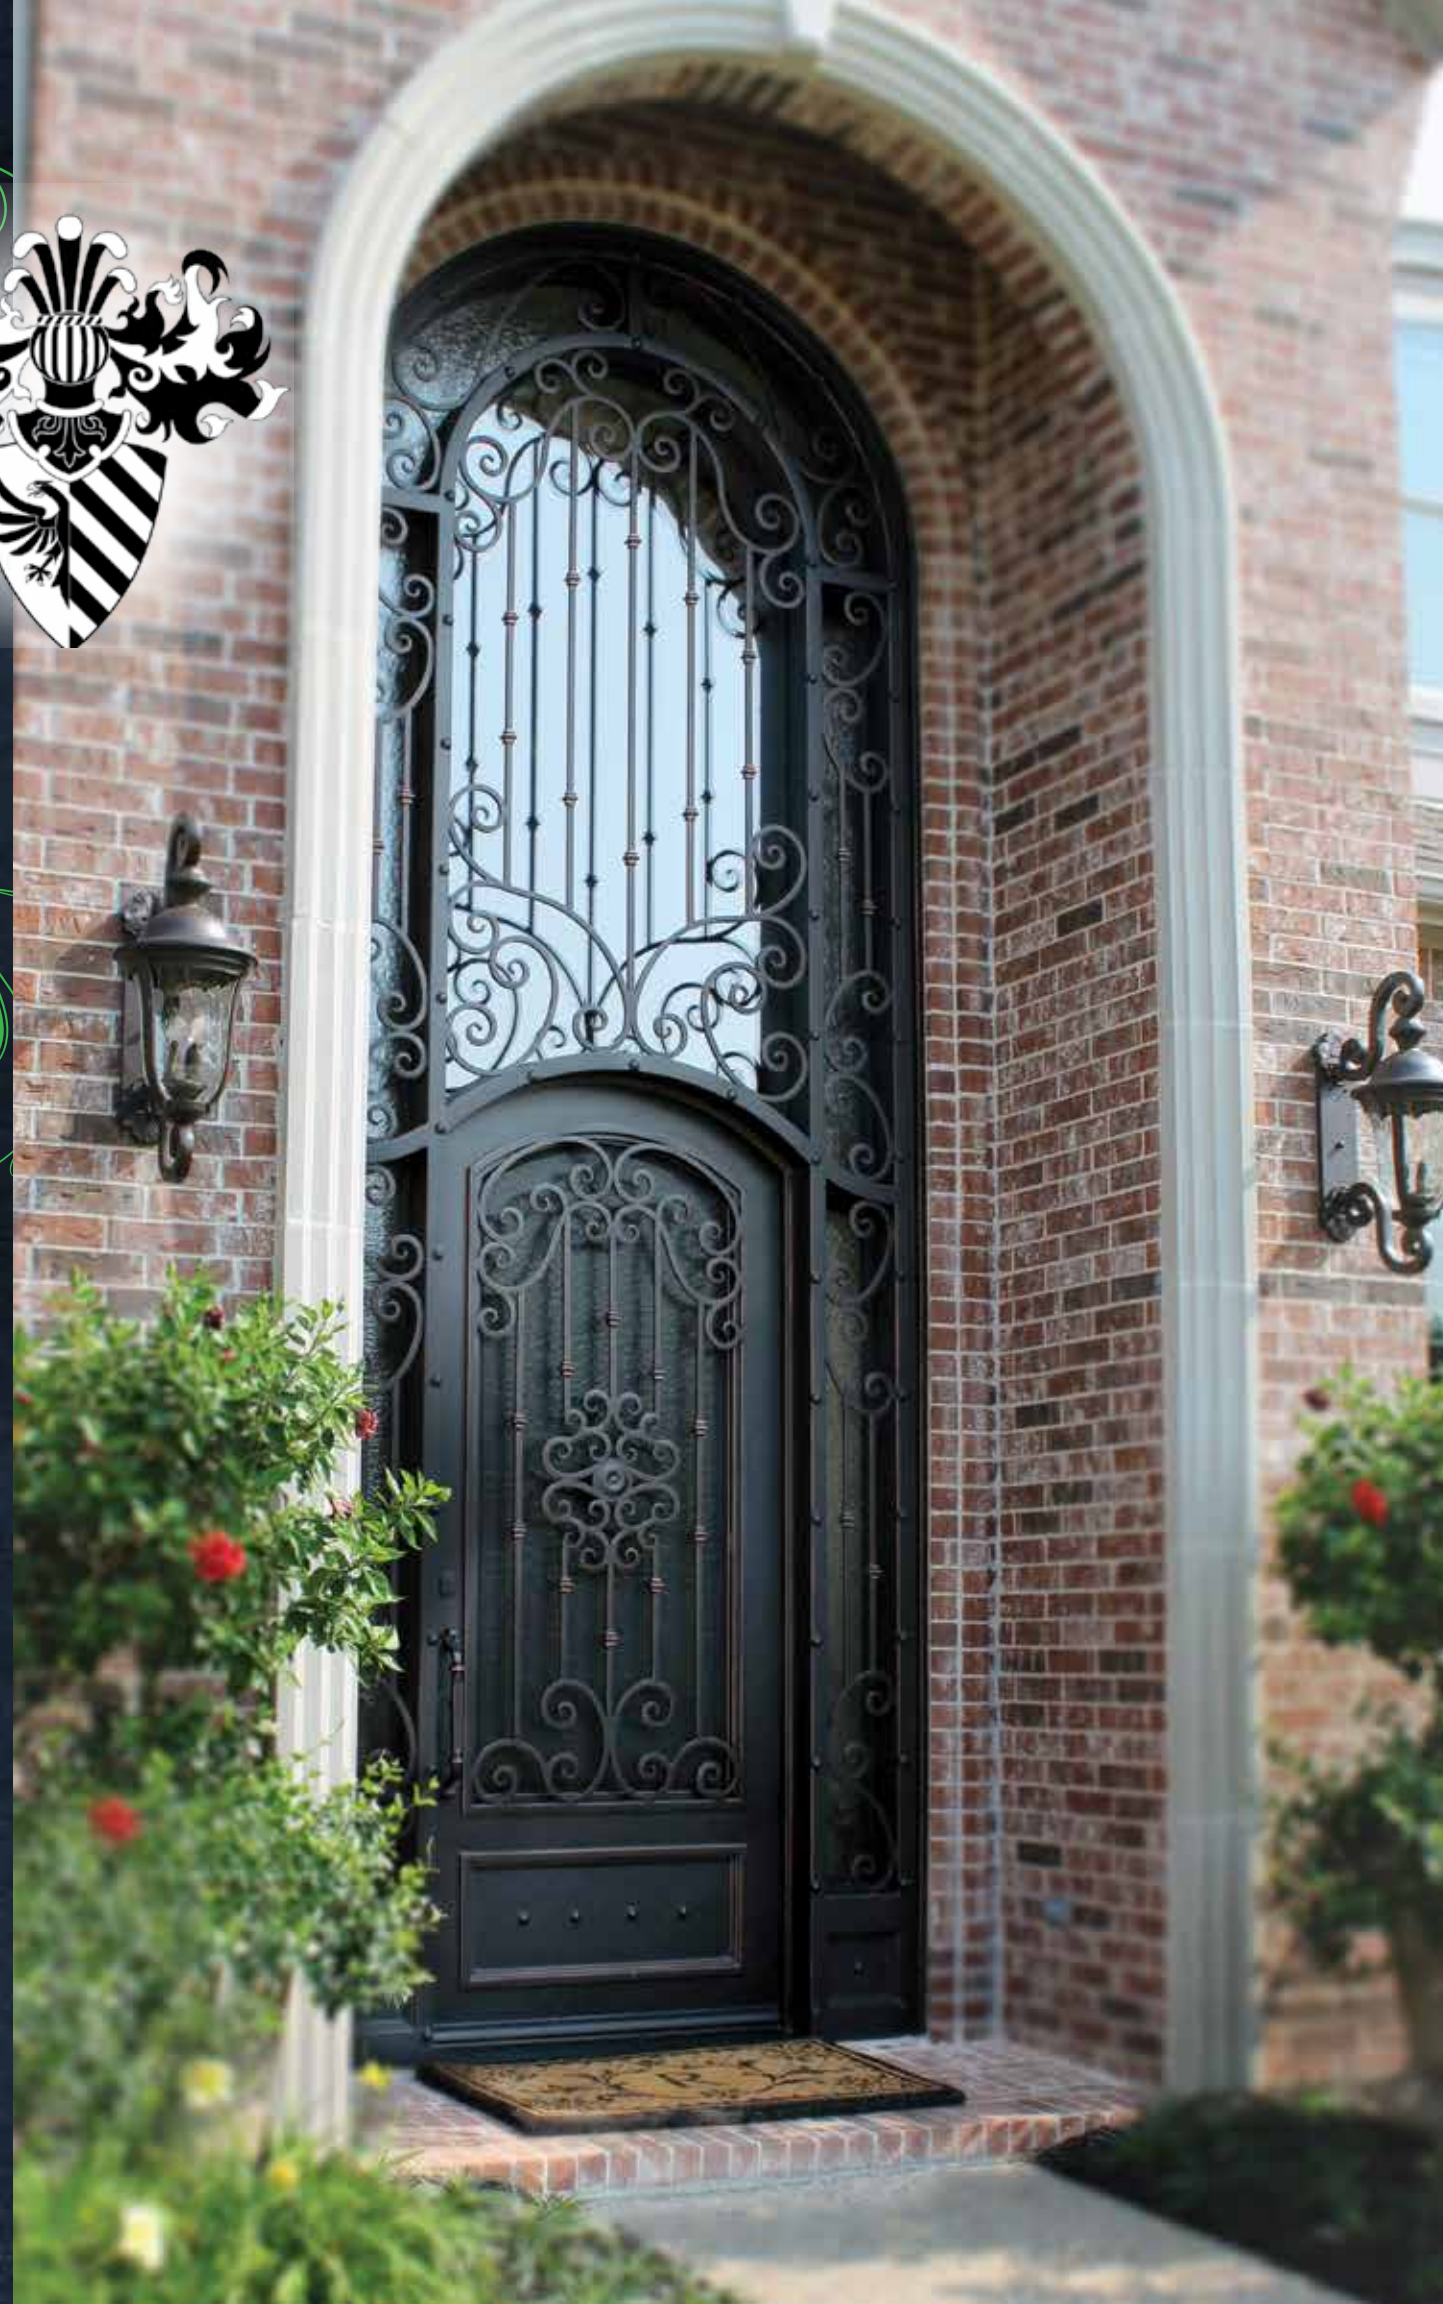

Doors with Transom.