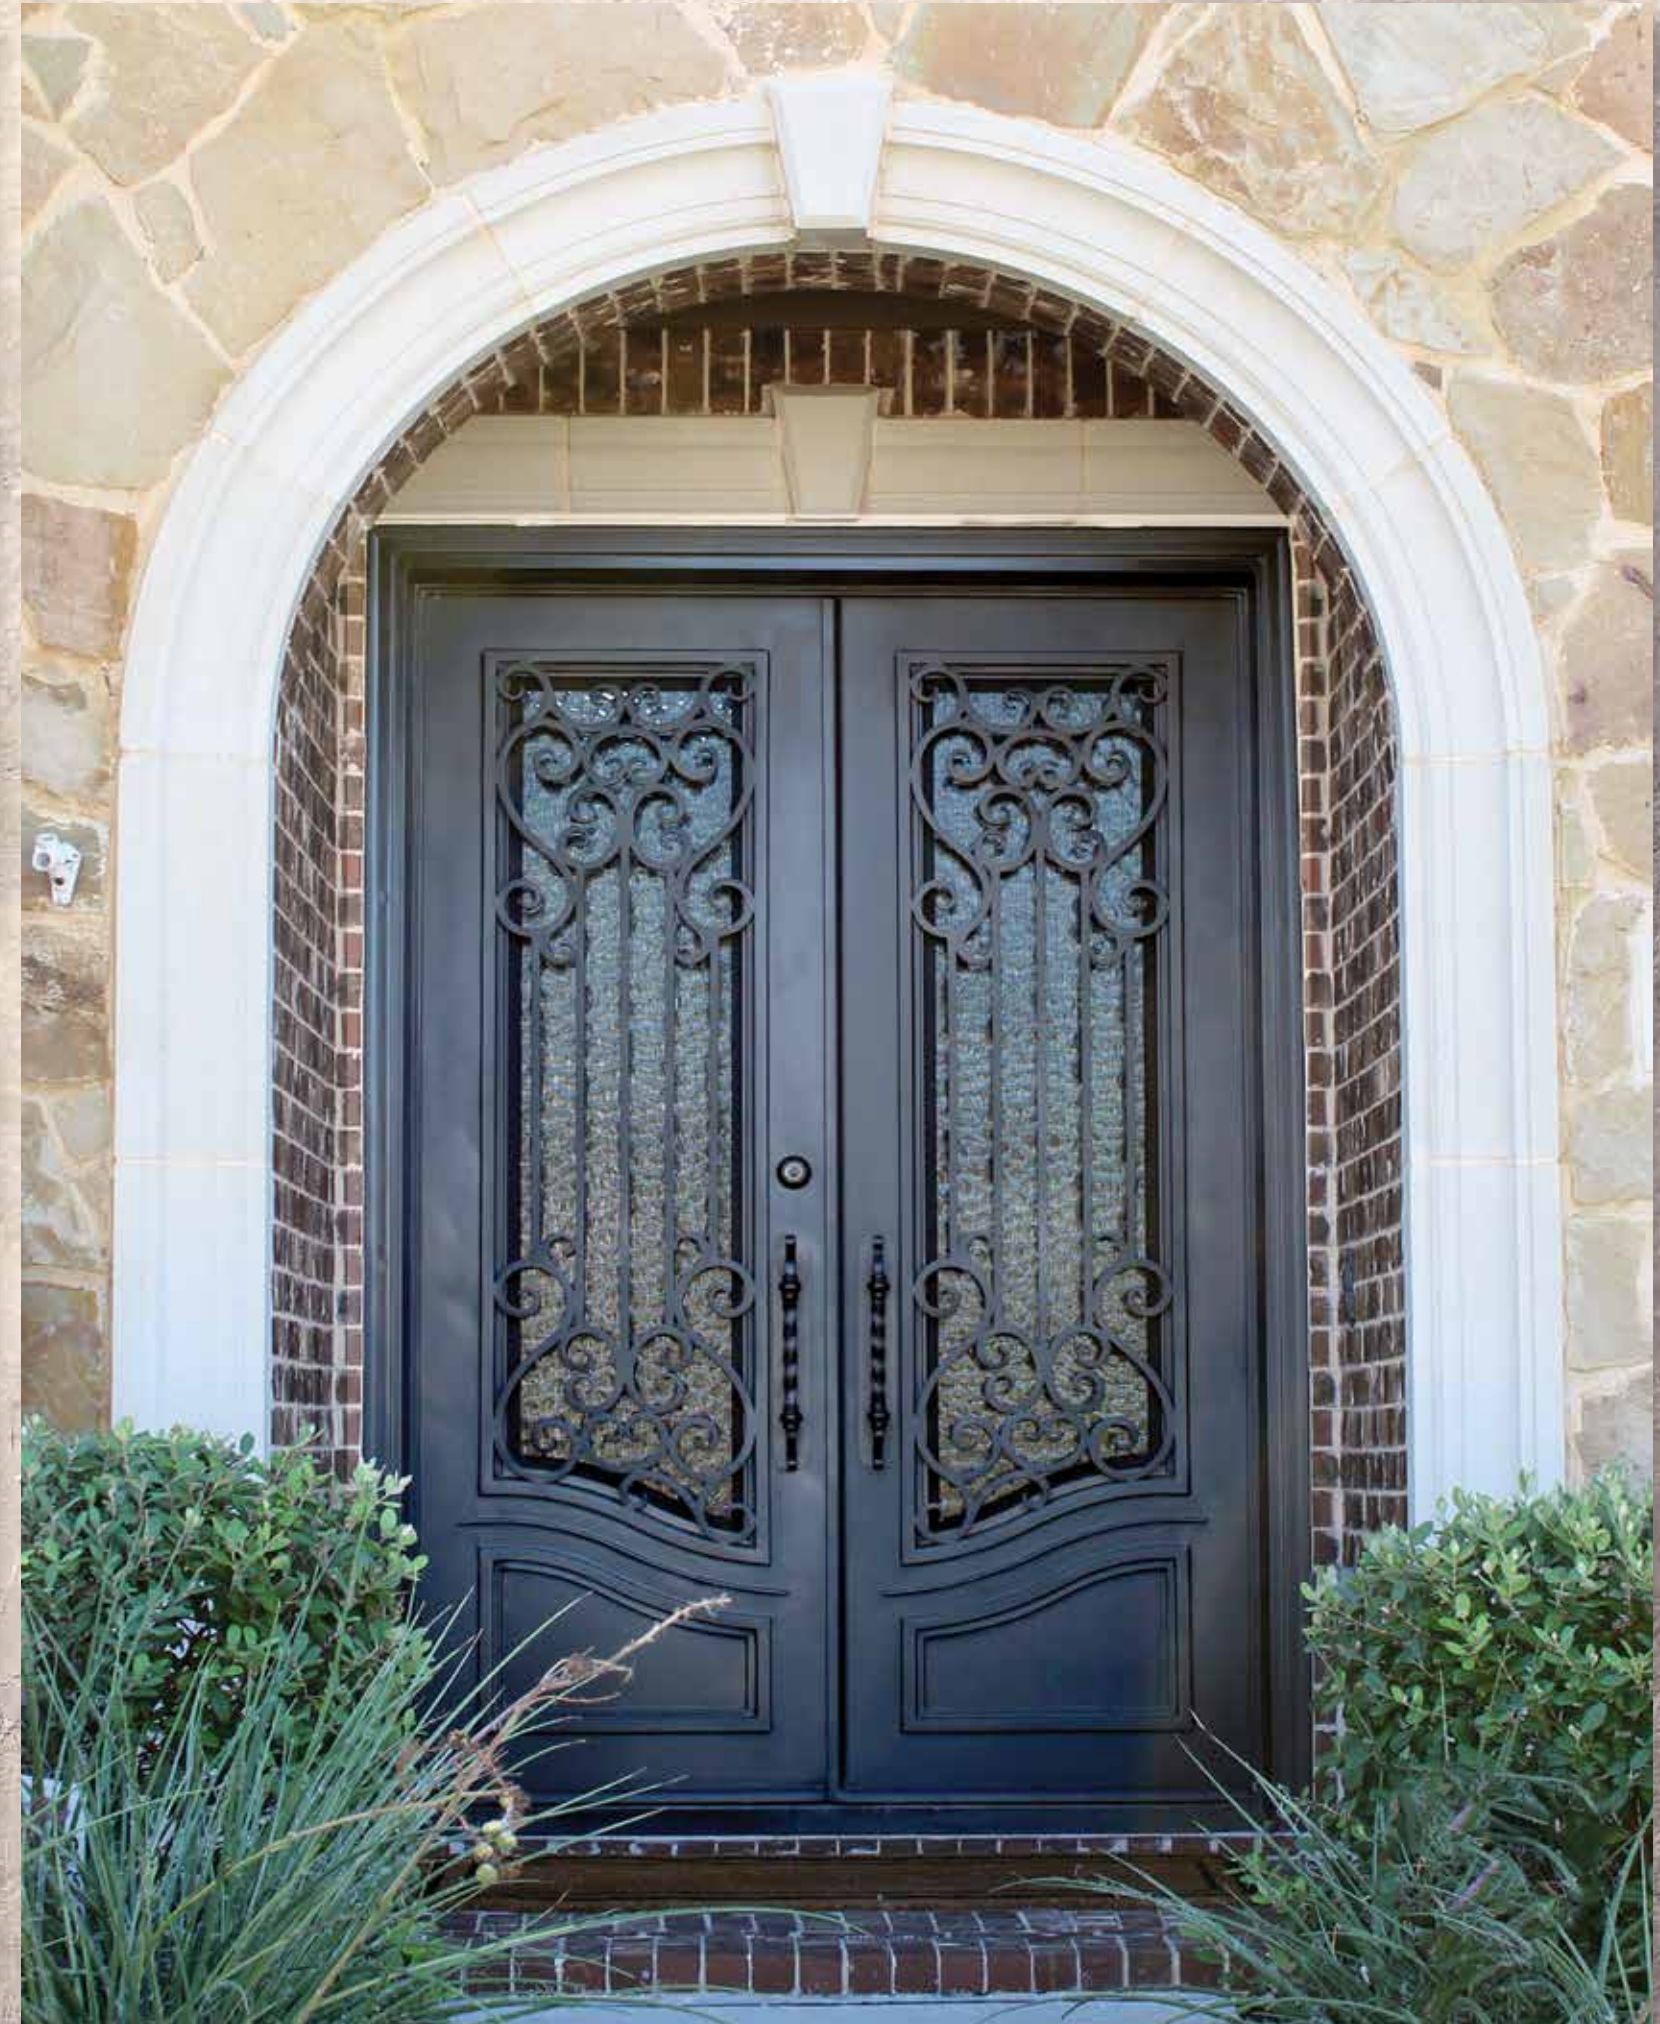

Craftsmanship.

If it says "hand-forged", make sure it is.

Hand-forged wrought iron should use solid steel that is fired and then hand bent into shape. Beware of mass-produced or machine cut doors that typically use hollow material that looks the same, but lack the quality.