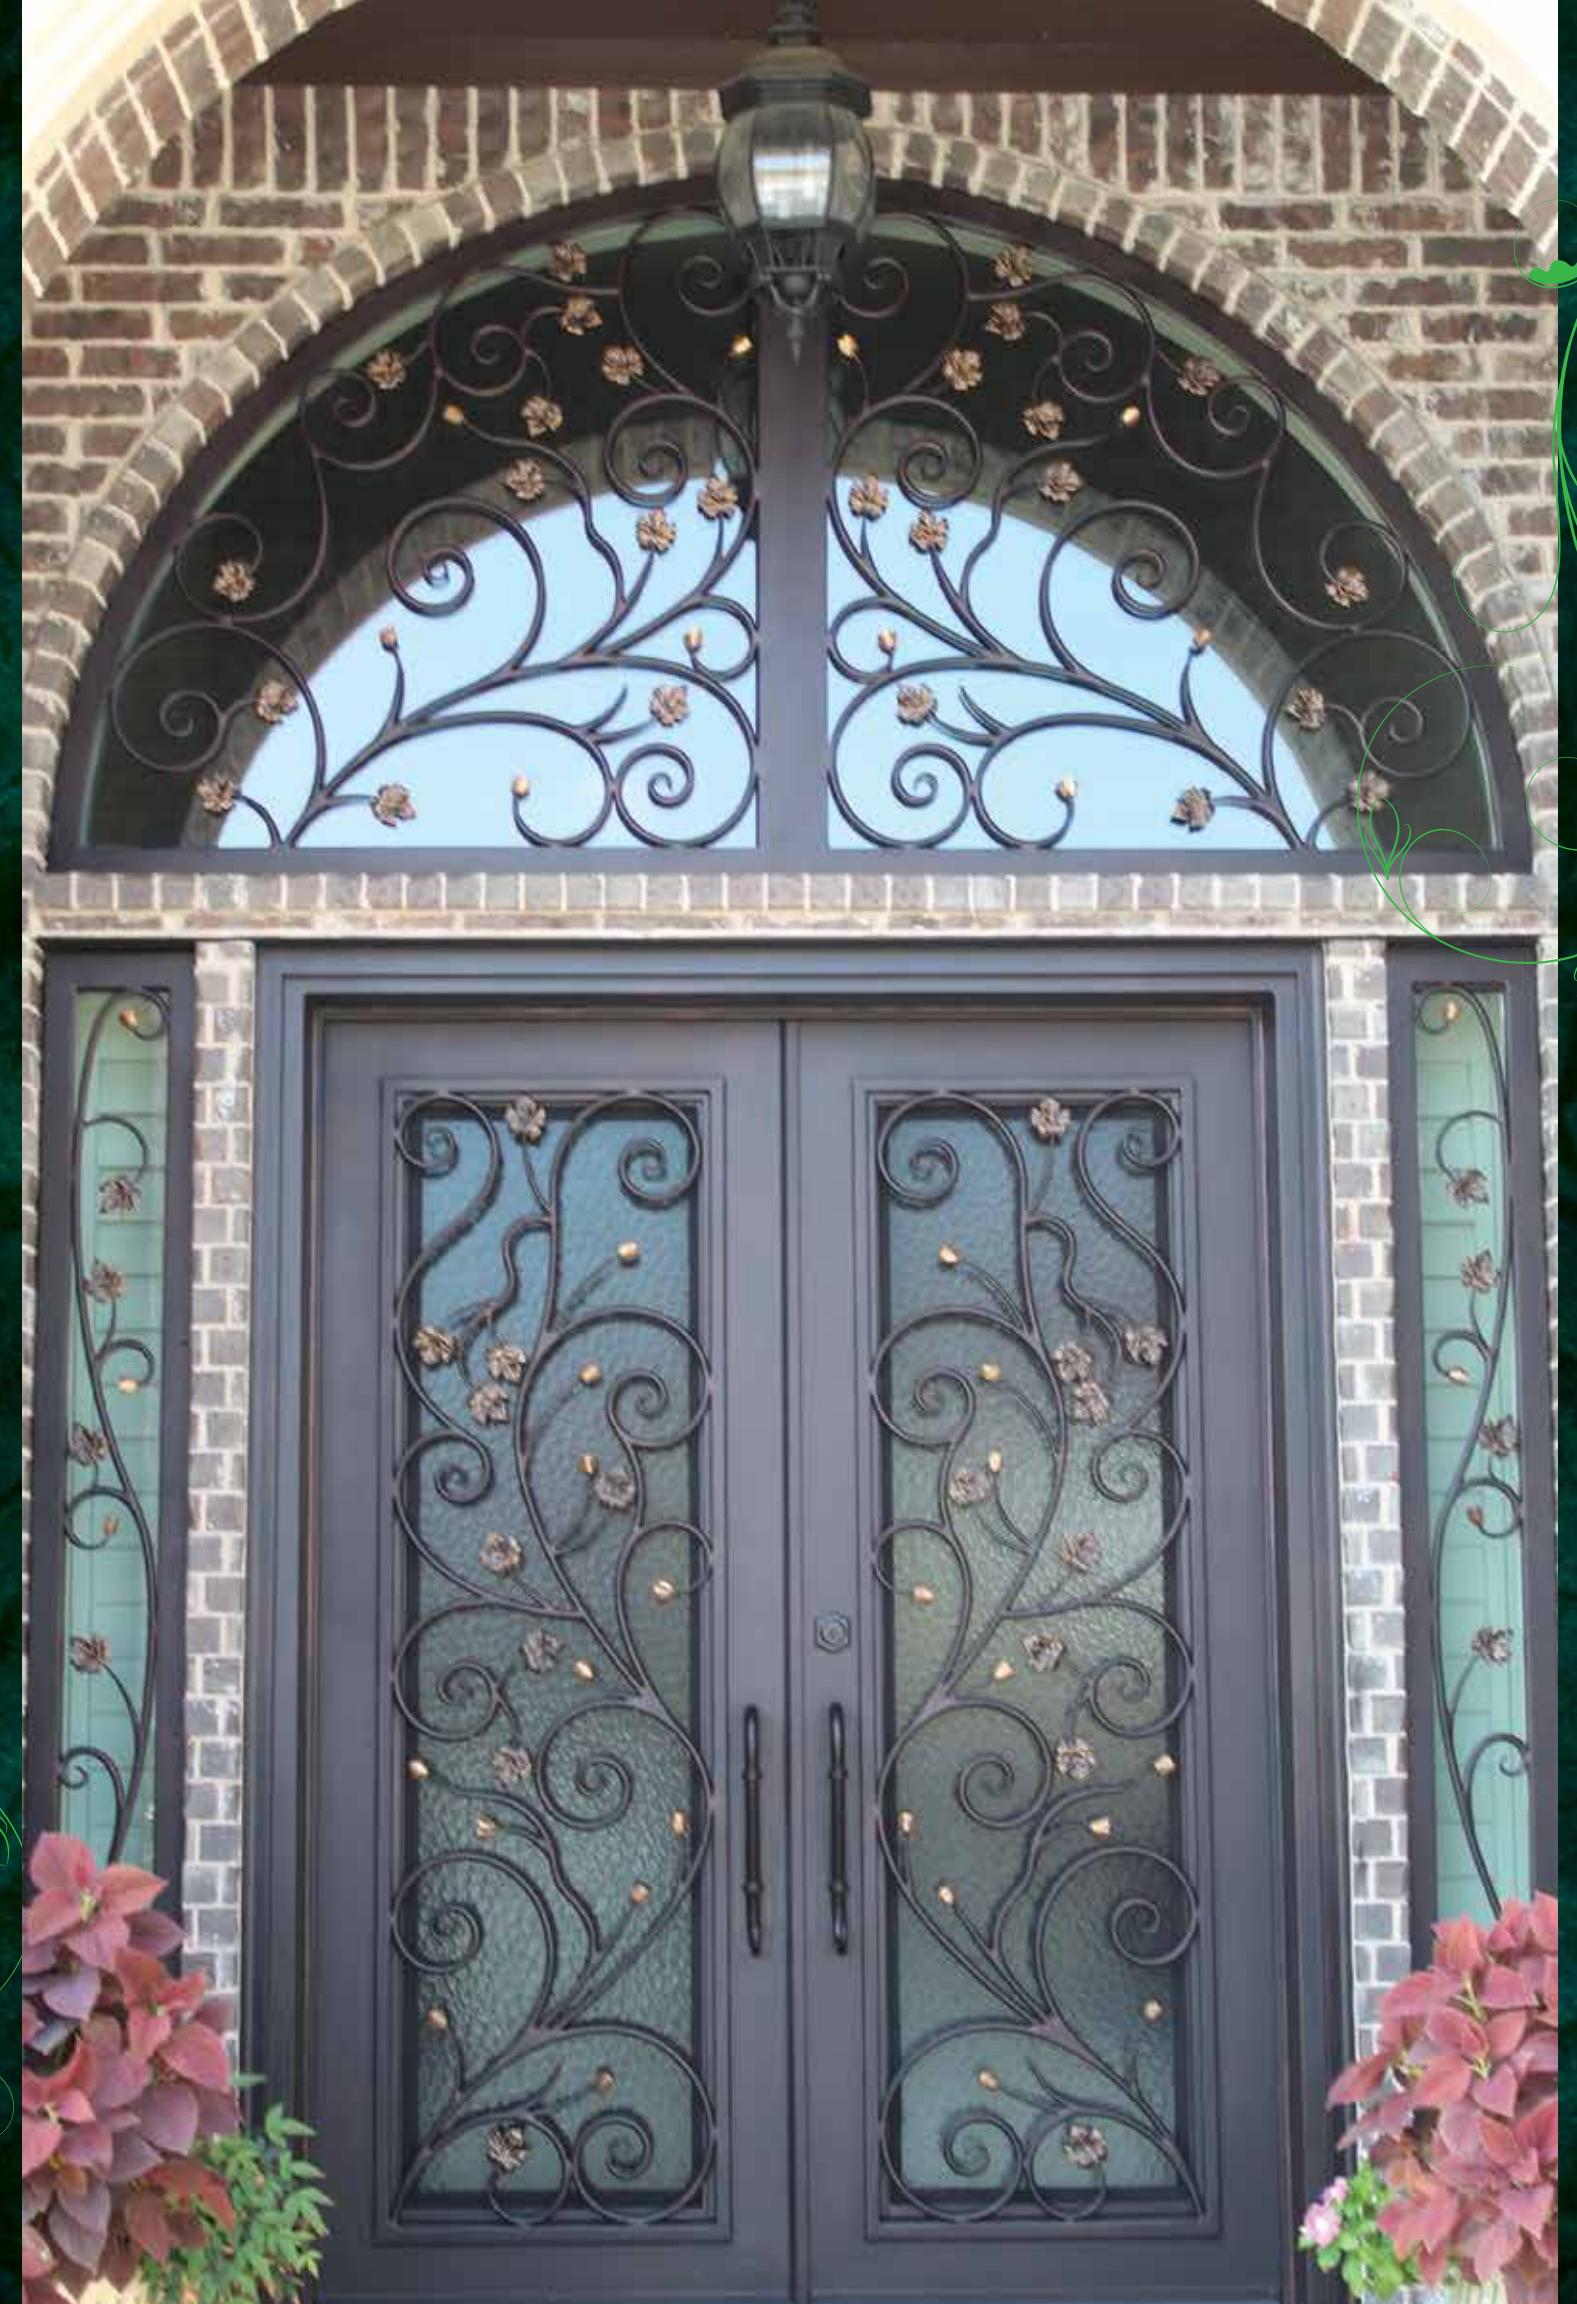

Elegant.

Exceptional creativity and vision lead to the innovative original iron work and unparalleled craftsmanship that Love That Door is known for. Then, we add a flame to flame to fashion—an exciting, high quality, eye-catching final product that makes the competitors wish they had what you're receiving.