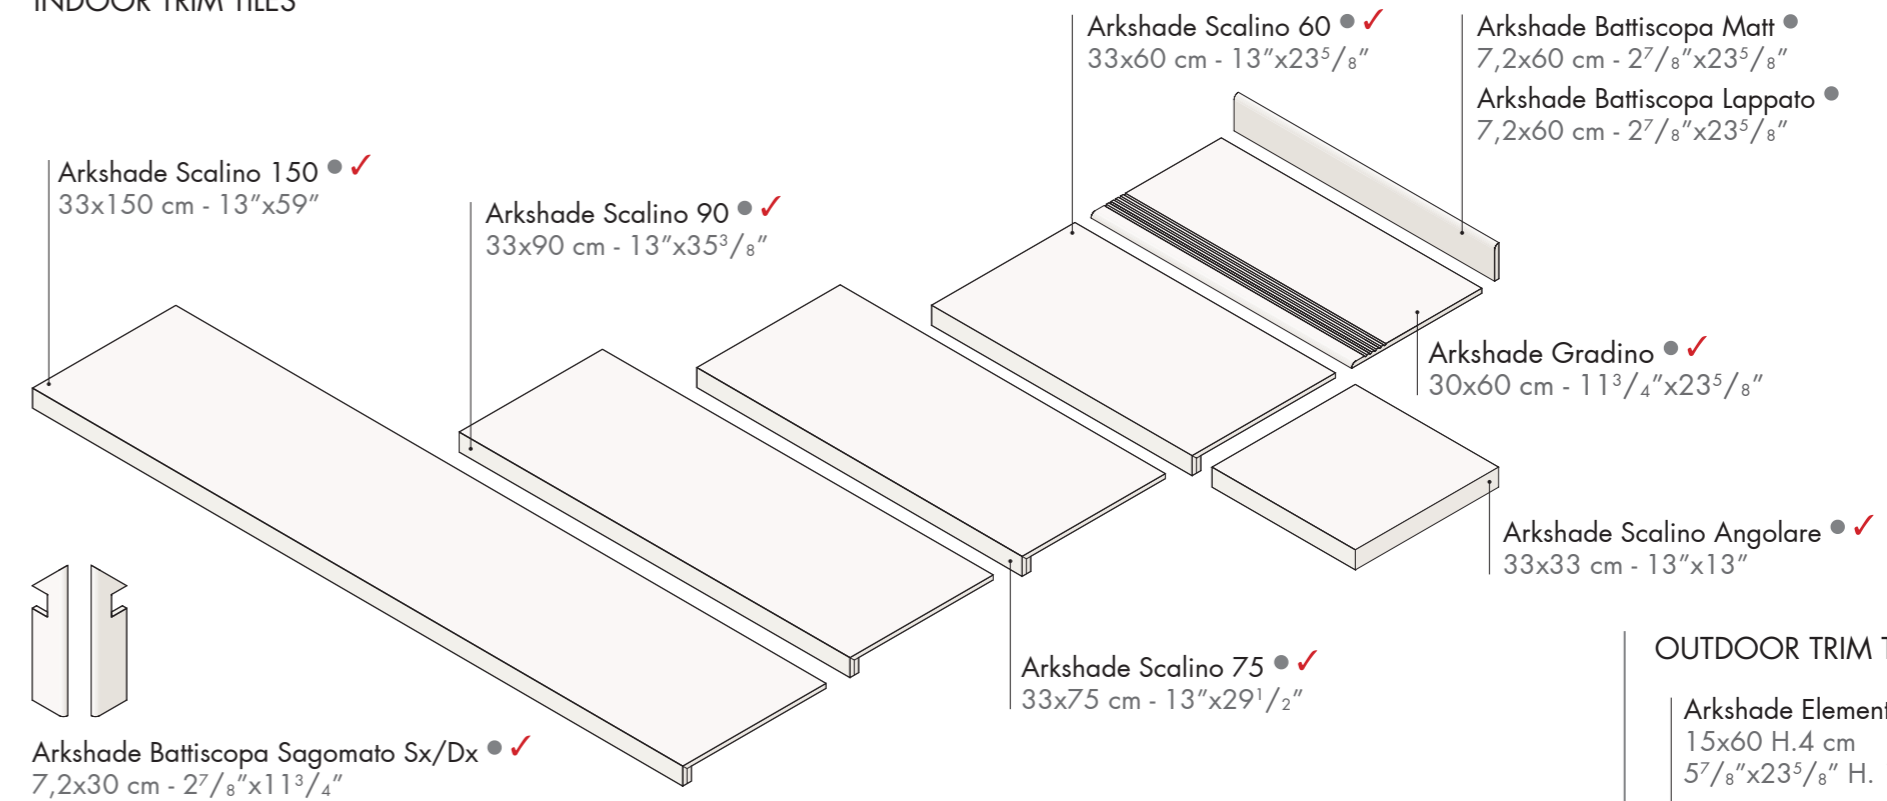

Arkshade Grey Listello
8x60 cm / 3¹/₈"x23⁵/₈"

Arkshade Lead Listello
8x60 cm / 3¹/₈"x23⁵/₈"

ARKSHADE PORCELAIN TRIM TILES

INDOOR TRIM TILES

- Available in all colors
- ✓ These parts are supplied to order

OUTDOOR TRIM TILES