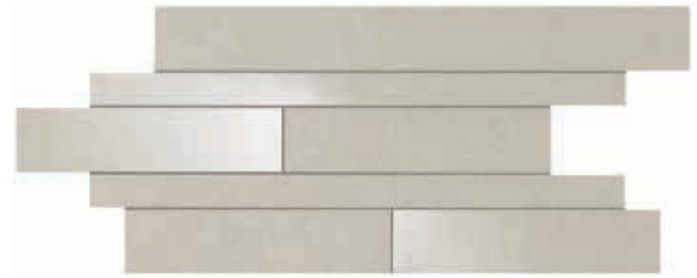

* Multi-thickness mosaic, close joint installation without grouting.

ARKSHADE PORCELAIN DECORS

Arkshade White Brick
30x60 cm / 11³/₄"x23⁵/₈"

Arkshade Grey Brick
30x60 cm / 11³/₄"x23⁵/₈"

Arkshade Clay Brick
30x60 cm / 11³/₄"x23⁵/₈"