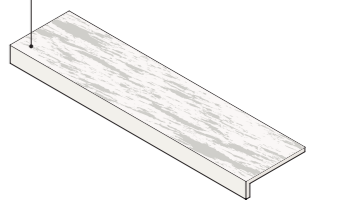

OUTDOOR TRIM TILES

Arkshade Elemento L Grip ● ✓
15x60 H.4 cm
5⁷/₈"x23⁵/₈" H. 1⁵/₈"