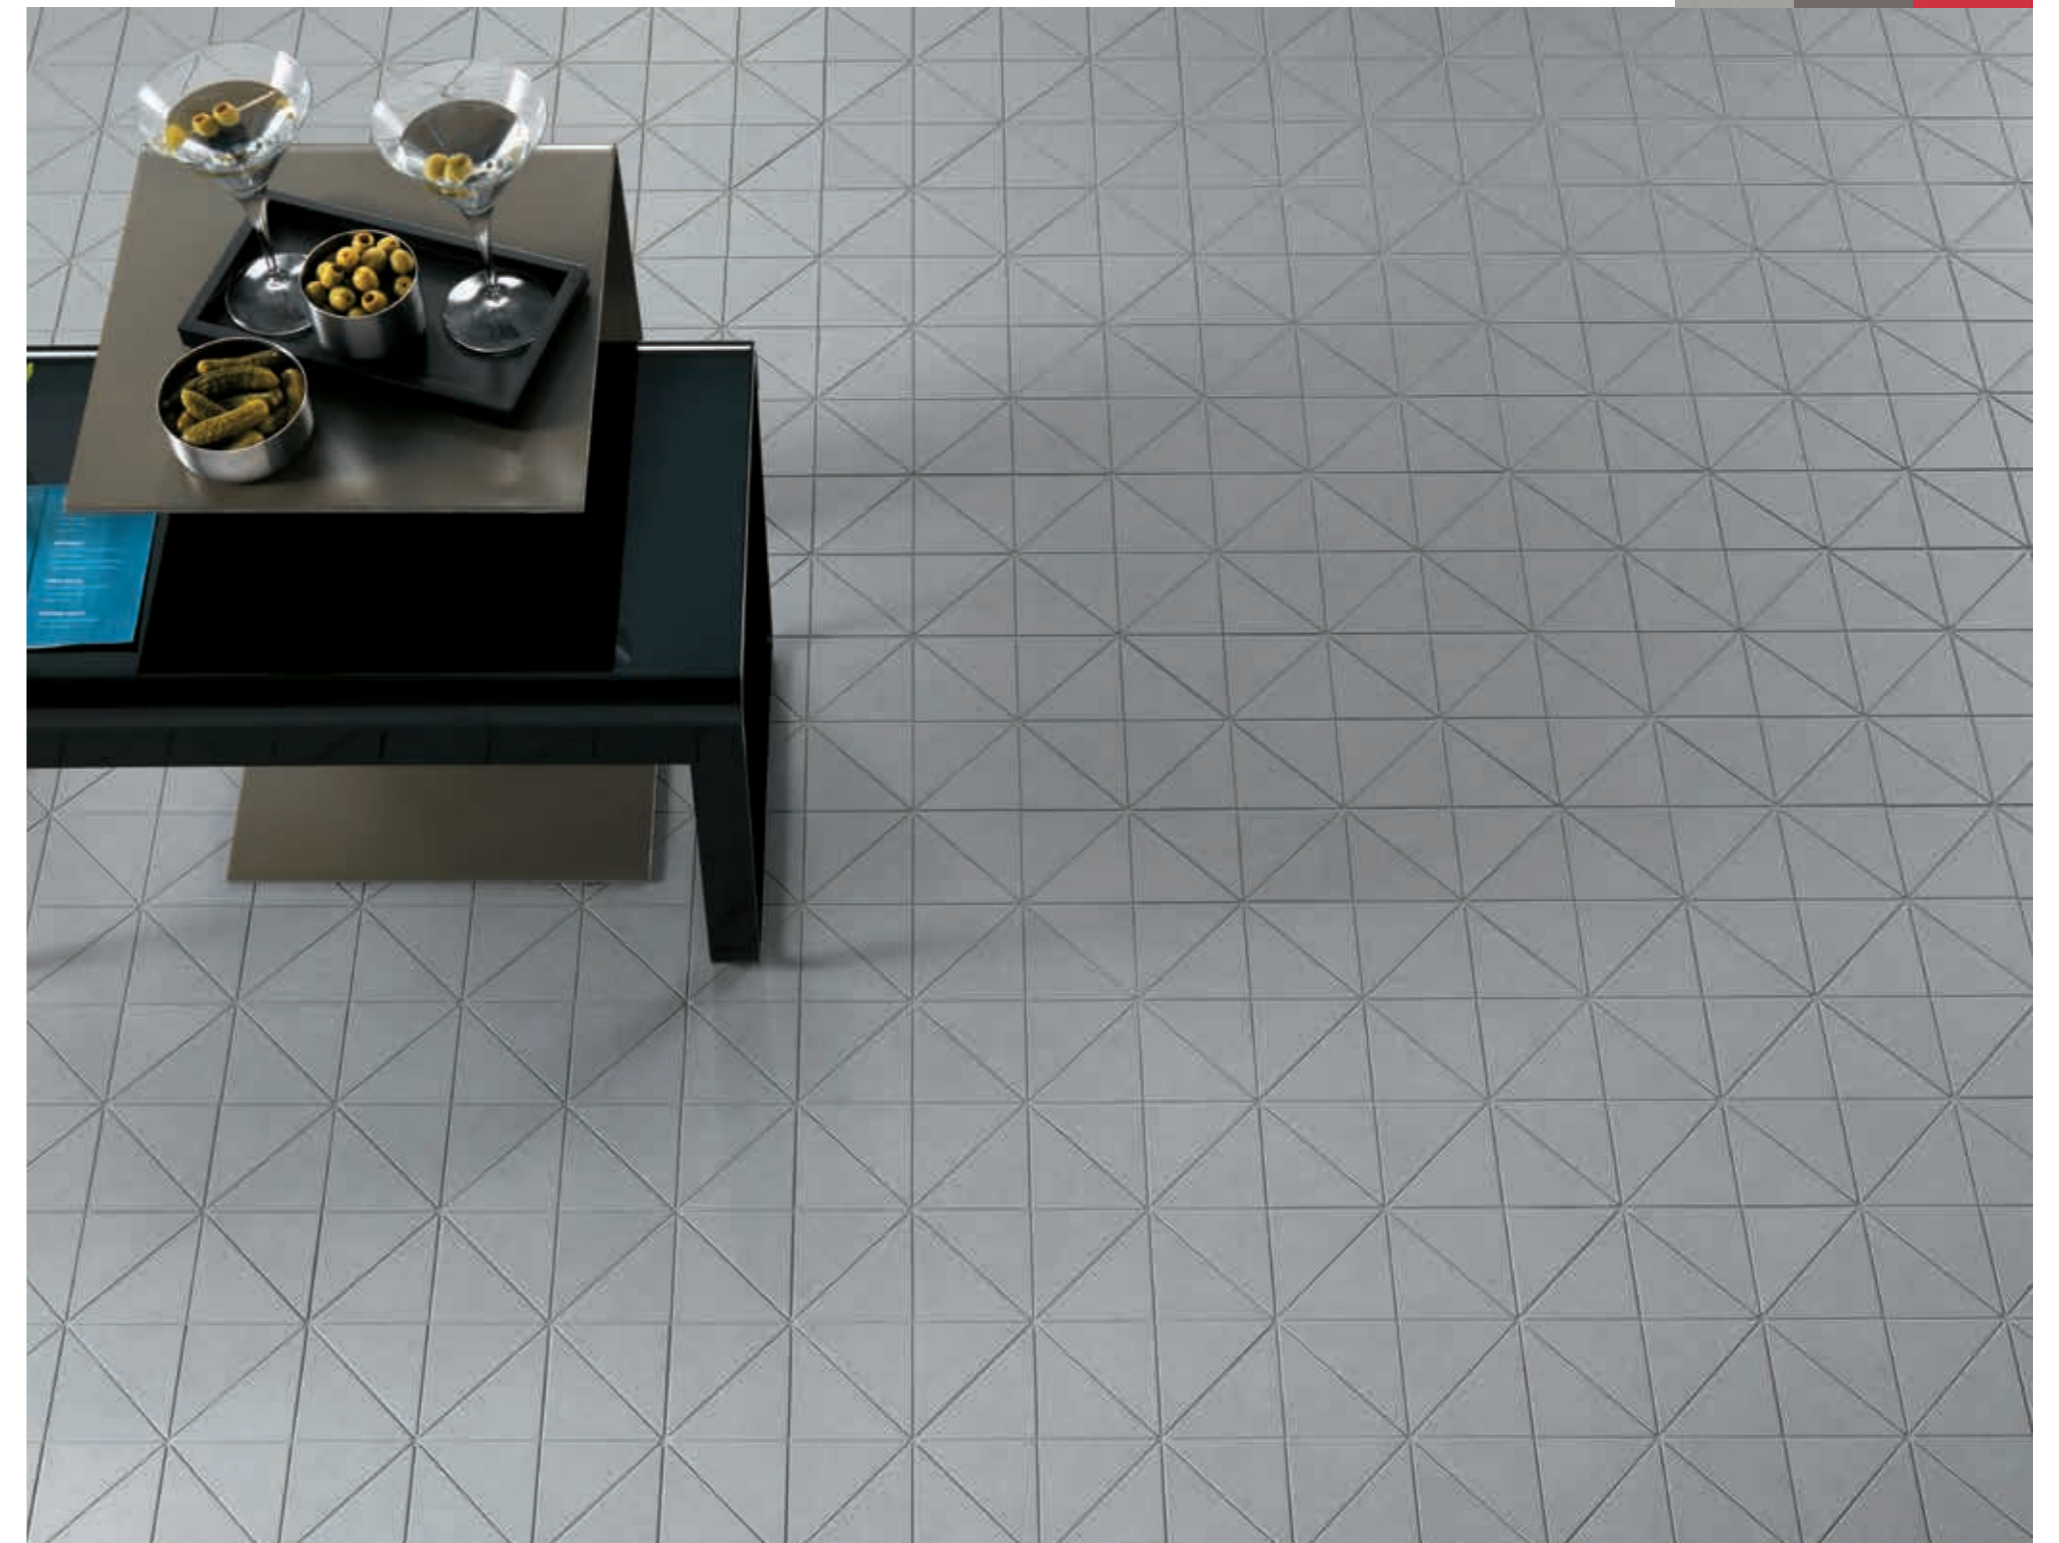

MOSAICO PRISMA
Porcelain tiles

Arkshade Grey Mosaico Prisma 36x36

Porcelain tile mosaic: distinguished
by clear lines and symmetrical
geometric designs.