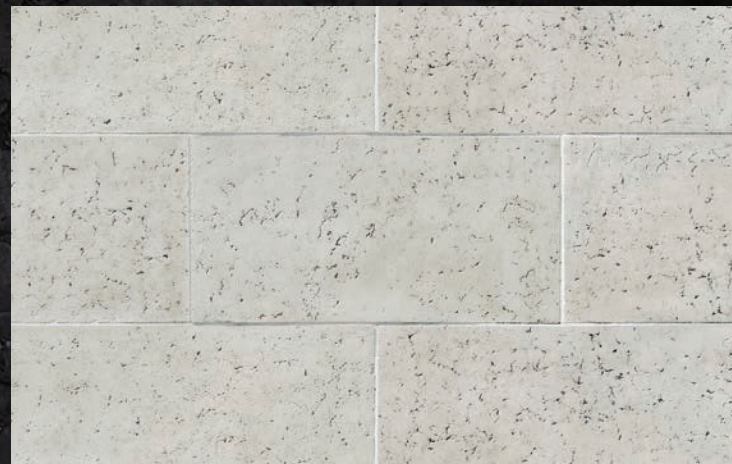

CORONADO®

The Leader in Manufactured Stone, Brick and Tile Products

16" x 24" Colosseum Travertine - Roman

The Classic Series

12" X 24" FRENCH LIMESTONE

COUNTRY BEIGE

12" X 24" HILL COUNTRY LIMESTONE

SILVER ASH

12" X 28" SONORA SANDSTONE

BLUE HERON

16" X 24" AEGEAN CORAL

SANTORINI BLEND

16" X 30" SAND CANYON FLAGSTONE

PALOMAR BLEND

12" X 24" SMOOTH LIMESTONE

CREAM

8" X 16" URBANA SMOOTH

SMOKE

8" X 16" URBANA SPLIT

SILVERASH

8" X 16" URBANA SMOOTH

CREAM

The Classic Series

These alluring oversized tiles were created to mimic the elegant stone adorning some of the most stunning architectural wonders of the world. The exquisite textures included in this series range from finely detailed limestone to deeply eroded travertine. Each profile flows well with both Classical and Modern design styles.