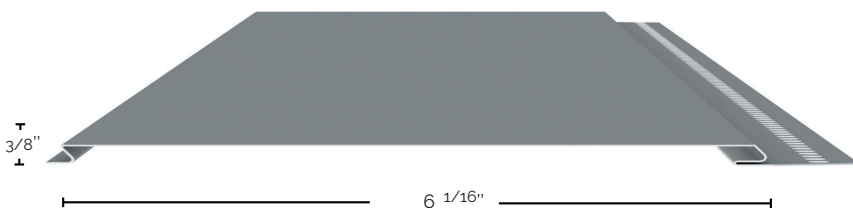

Each panel sits on top of the next, requiring only gravity and a slight push to snap the panel into place. These improvements will save you time and money on installation.

CHARACTERISTICS

- Maintenance-free
- Can be installed vertically, horizontally or diagonally
- Made of 100% pre-painted galvanized steel
- 40-year warranty
- Fast and easy installation
- Fireproof
- Enhanced wind resistance
- Eligible for LEED credits

SPECIFICATIONS

Length | 144 in (3658 mm)
Width | 6 1/16 in (154 mm)
Depth | 3/8 in (19.1 mm)
Quantity per box | 12 panels of 144 in
Area covered | 72.75 sq. ft. (6.75 sq. m.)

MOLDINGS

THE TEXTURAL SYSTEM