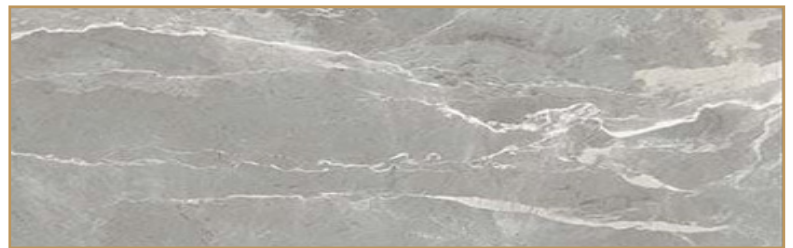

Light Grey #882368