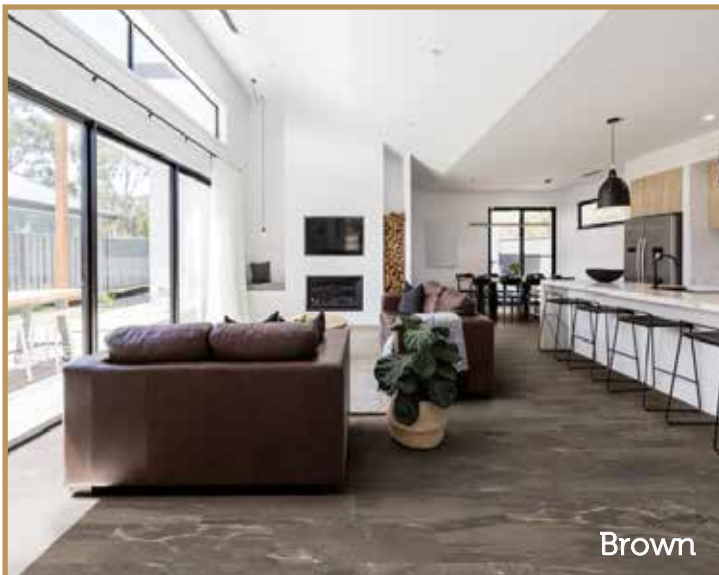

Tile Selections

brick.com

White & Light Grey Hex

Absolute

In Stock

The Absolute porcelain tile collection is inspired by a large prehistoric ocean that once covered the Moroccan Sahara more than 380 million years ago. The vivid movements within Absolute tile echo the rich sea life once present in the now desolate and austere landscape. Pressure and heat helped from the striking beauty of Erfoud fossils, similar to the pressure and heat necessary for creating beautiful porcelain tile.