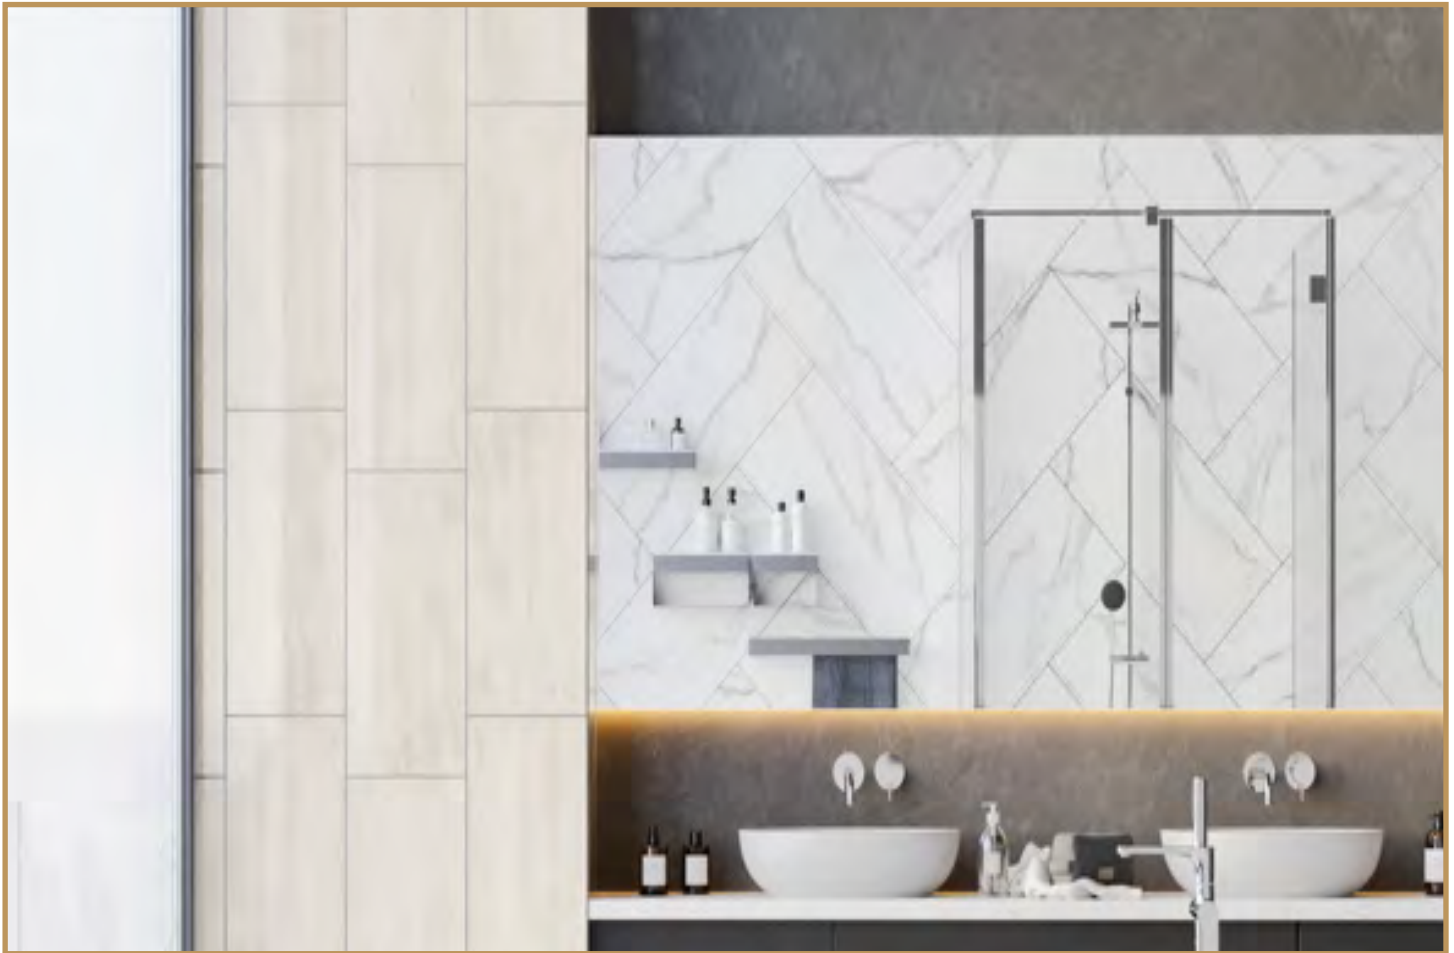

TILE & STONE