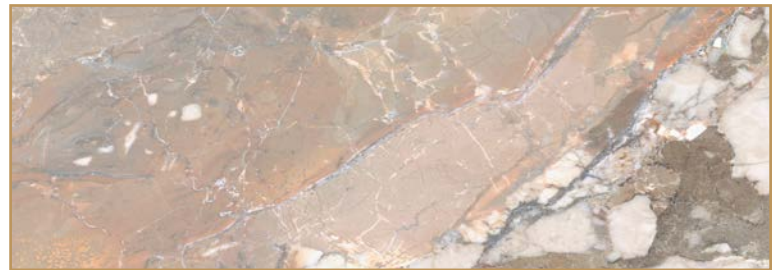

Grey S/O #903044