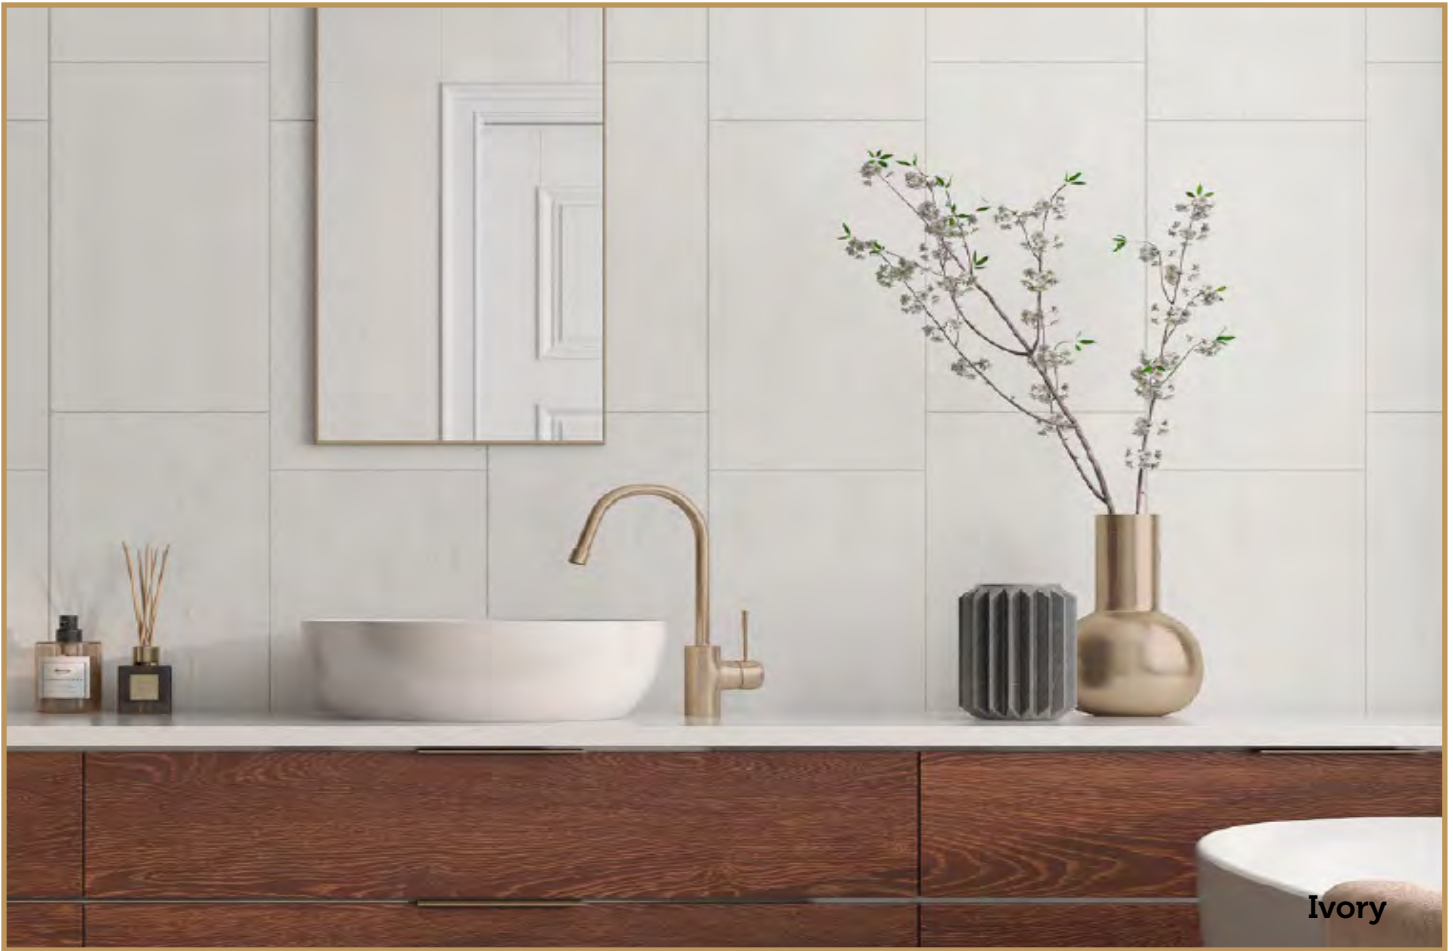

TILE & STONE

Sole

In Stock

Sole is a porcelain vertical cut travertine look in 3 soft matte earth tone colors. This vertical look is reminiscent of nature's riverbeds. Sole is perfectly suited for anyone who wants to bring a little of the outdoors in.