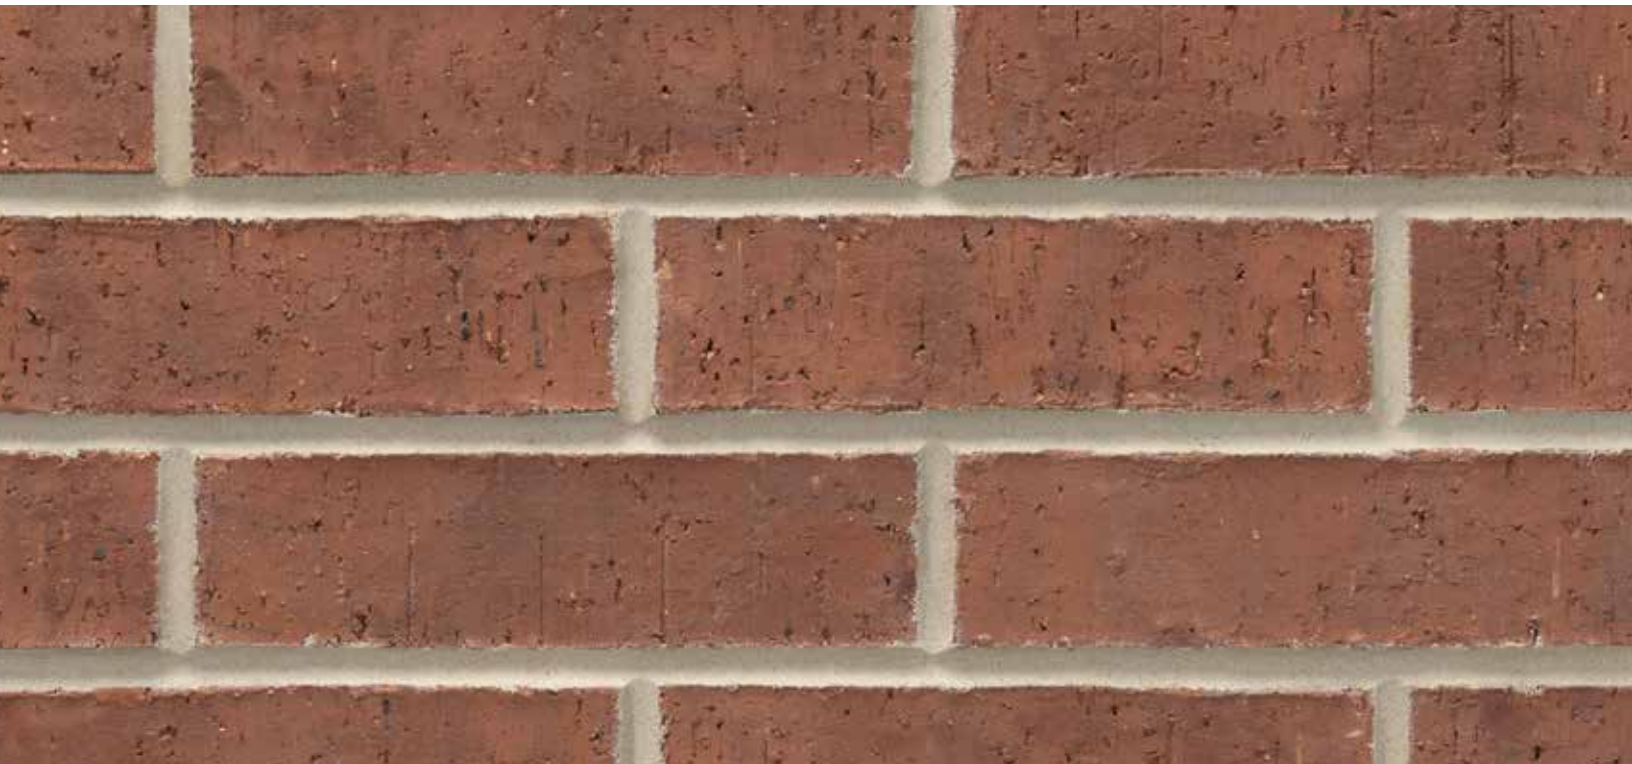

rev 07/26/2023

Sable Oak

Denton Plant | King Size

Mortar House: White | Mortar Panel: Buff | DTP140 KSZ 806471

The Acme logo, stamped into the ends of selected brick, is your assurance of quality. All Acme brick exceed the requirements of The American Society for Testing and Materials specifications prescribed by all building codes. The colors depicted on this page fairly represent the color range to be expected. However, the brick delivered may appear slightly different due to limitations of photography, electronic reproduction on a computer screen, and of the printer's art. Visit brick.com to learn more about Acme Brick Company, or call (800) 792-1234.