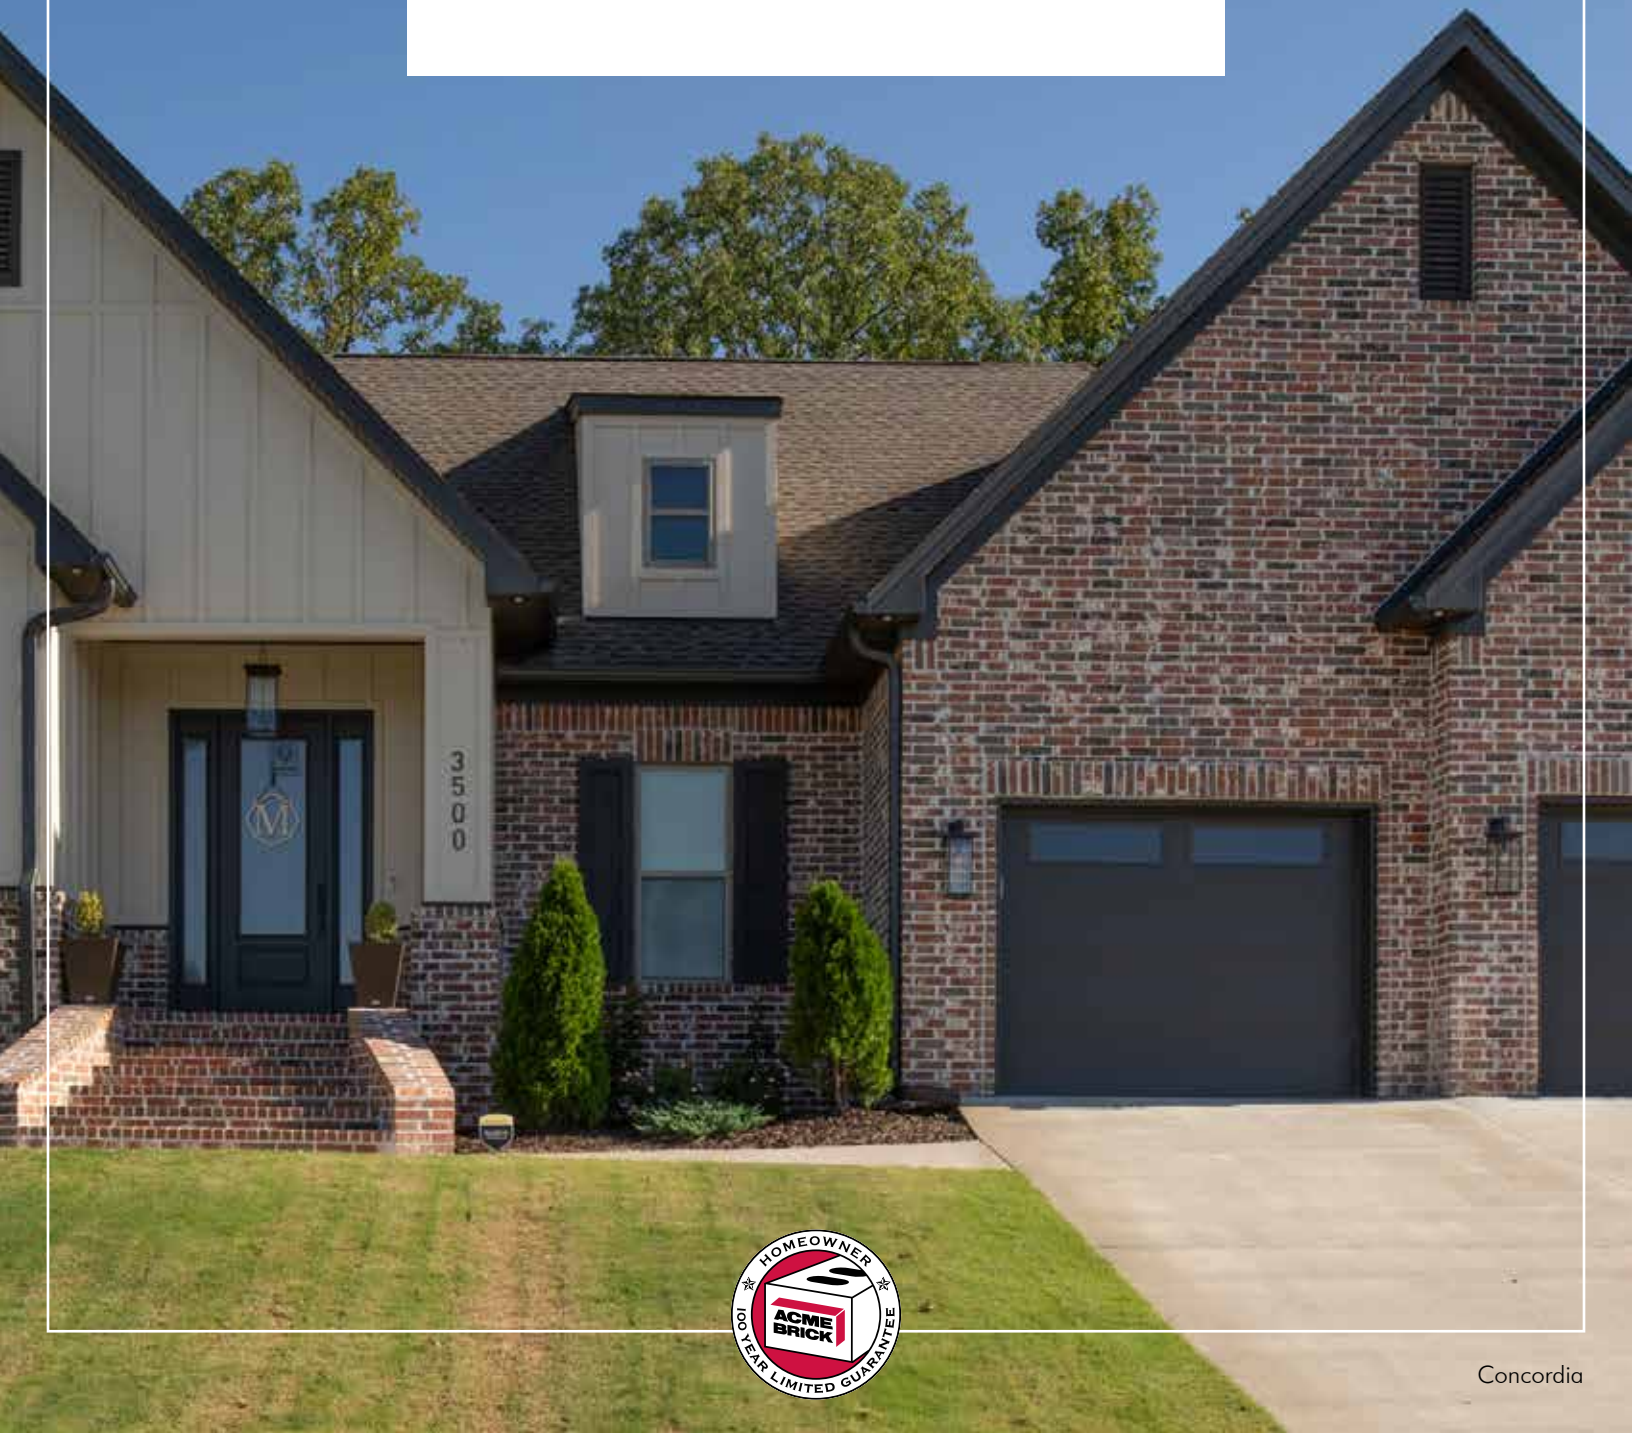

Texas Clay A Plant

Standard Products List | April 2025

Casa Blanca

Texas Clay A Plant | King Size

Mortar House: Buff | Mortar Panel: Buff | TAP776 KSZ 845340

The Acme logo, stamped into the ends of selected brick, is your assurance of quality. All Acme brick exceed the requirements of The American Society for Testing and Materials specifications prescribed by all building codes. The colors depicted on this page fairly represent the color range to be expected. However, the brick delivered may appear slightly different due to limitations of photography, electronic reproduction on a computer screen, and of the printer's art. Visit brick.com to learn more about Acme Brick Company, or call (800) 792-1234.

rev 04/02/2025

Ashton Antique

Texas Clay A Plant | King Size

Mortar House: Buff | Mortar Panel: Buff | TAP783 KSZ 897881

The Acme logo, stamped into the ends of selected brick, is your assurance of quality. All Acme brick exceed the requirements of The American Society for Testing and Materials specifications prescribed by all building codes. The colors depicted on this page fairly represent the color range to be expected. However, the brick delivered may appear slightly different due to limitations of photography, electronic reproduction on a computer screen, and of the printer's art. Visit brick.com to learn more about Acme Brick Company, or call (800) 792-1234.