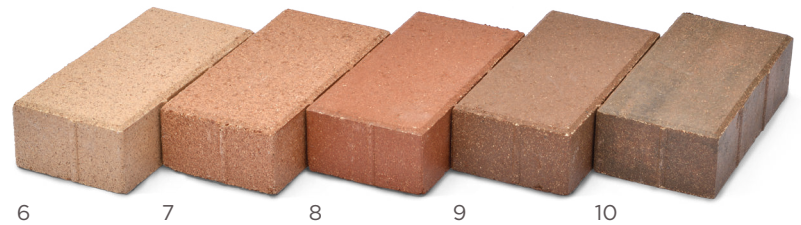

CLAY PAVERS

SIZE	THICKNESS
4" x 8"	1-1/2", 2-1/4", & 2-3/4"
8" x 8"	2-1/4", & 2-3/4"
3-5/8" x 7-5/8"	1-1/4", & 2-1/4"
6" x 3"	2-1/4", & 2-3/4"
6" x 6"	2-1/4", & 2-3/4"
6" x 9"	2-1/4", & 2-3/4"
12" x 6"	2-1/4"
2-1/4" x 9"	2-1/4", & 3"
3" x 9"	3"
5-3/4" x 5-3/4"	2-1/4", & 2-3/4" Hexagon
4" x 12"	2-1/4", & 2-3/4"

	30 SERIES	COLOR
1	#30	Clear Red (Rustic)
2	#32	Antique
3	#33	Dark Antique
4	#34	Mulberry
5	#36	Red Sunset

	40 SERIES	COLOR
6	#41	Caribbean
7	#42	Cinnamon
8	#43	Tangerine
9	#44	Mahogany
10	#46	Riverwood

	50 SERIES	COLOR
11	#50	Ivory
12	#52	Majestic
13	#53	Cimmerean
14	#54	Chocolate
15	#56	Desert Gray