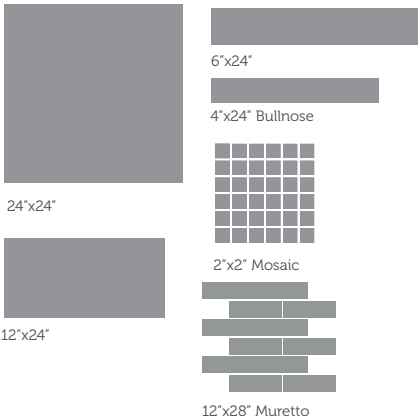

Size	UOM	CTN/SF	PLT/SF	CTN/LBS	PLT/LBS
24"X24" (Special Order)	SF	15.82	506.32	71.65	2292.80
12"x24"	SF	15.82	506.32	66.58	2130.51
6"x24" Rect (Special Order)	SF	11.62	557.76	53.79	2581.92
4"x24" Bullnose	EA	9.73 sf/ 16 pc	583.80	43.60	2616.00
2"x2" Mosaic	EA	4.84 sf/ 5 pc	435.60	20	1800.00
12"x28" Muretto (Special Order)	EA	7.75 sf/ 4 pc	232.50	31.97	959.10