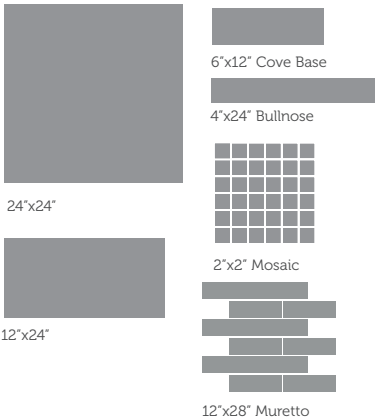

Home White Range

Home Greige Range

GREIGE RANGE

GREY RANGE

WHITE RANGE

Home

Type

Coloured- Body Glazed Porcelain

Frost Resistant

Yes

PEI

IV - V

Usage

Residential/Commercial/Outdoor

Size	UOM	CTN/SF	PLT/SF	CTN/LBS	PLT/LBS
24"X24" Rect (Special Order)	SF	15.61	561.96	71.65	2579.40
12"x24" Rect (Special Order)	SF	13.67	437.44	62.83	2010.56
6"x12" Cove Base (Special Order)	EA	3.87 sf/ 8 pcs	417.90	16.50	1782.00
4"x24" Bullnose (Special Order)	EA	9.82 sf/ 16 pc	589.20	43.87	2632.20
2"x2" Mosaic (Special Order)	EA	3.87 sf/ 4 pc	313.47	16.53	1338.93
12"x28" Muretto (Special Order)	EA	7.75 sf/ 4 pc	232.50	31.97	959.10