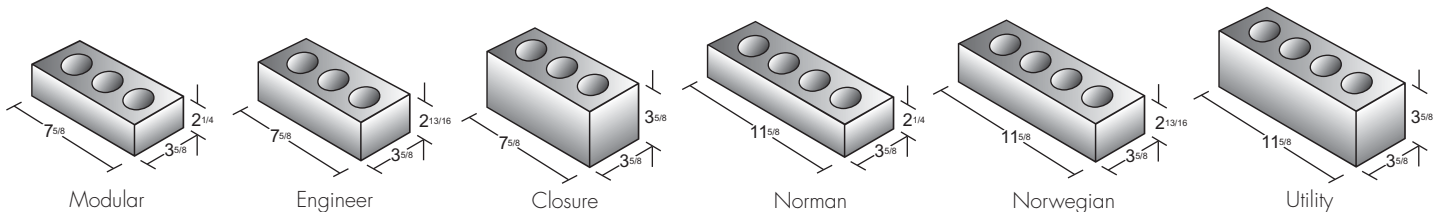

Dark Smoke Bronze

For brick with smooth and velour faces, Yankee Hill brick meet the ASTM C216, SW, FBX specification, otherwise ASTM C216, SW, FBA applies.

If your project needs pavers, Yankee Hill Brick and Tile has ten colors to match our face brick. We offer pavers in modular, split and true sizes.