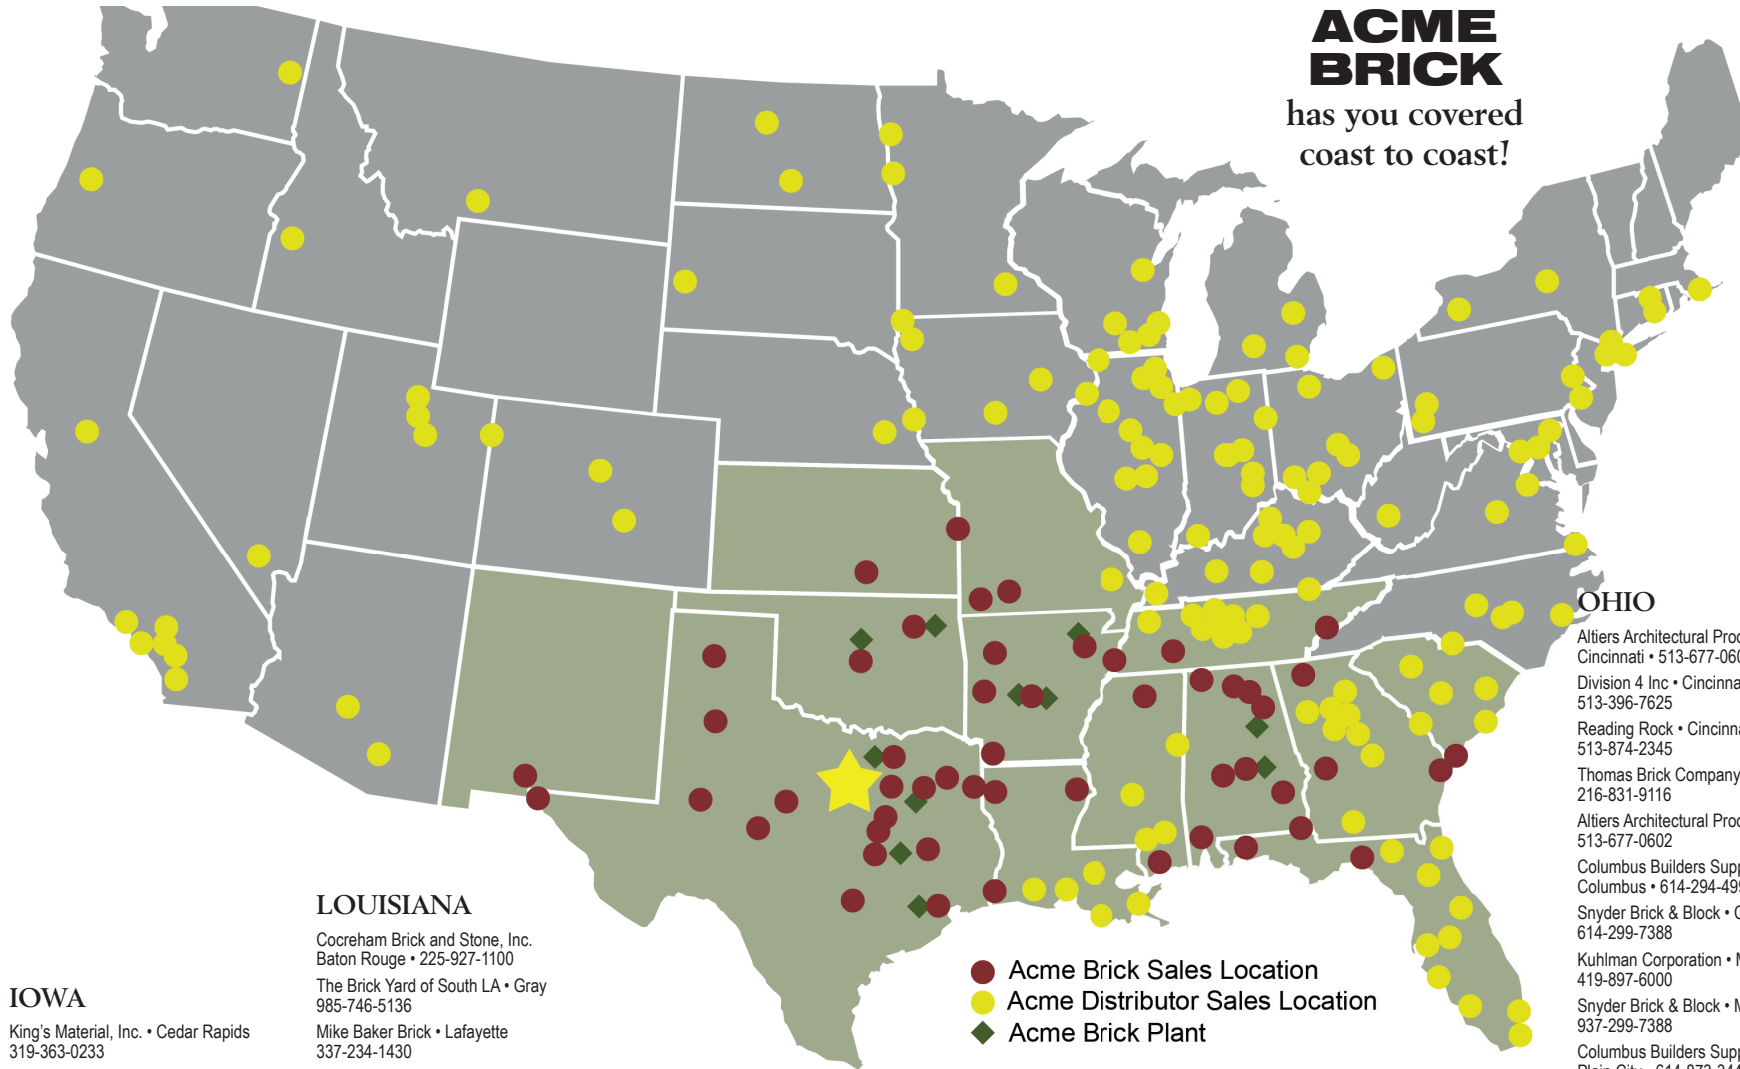

IDAHO

LKL Associates • Meridian
801-307-4341

ILLINOIS

Peoria Brick & Tile • Bloomington
309-287-8550
Brickworks Supply • Bridgeview
708-607-9430
Kasten Masonry Sales • Carbondale
618-457-8721
Brickworks Supply • Champaign
217-439-4348
Brickworks Supply • Chicago
773-796-5173
Brickworks Supply • Decatur
217-875-5455
Woare's Inc. • Decatur • 217-429-4404
Brickworks Supply • Des Plaines
847-860-6806
Top Block and Brick • East Dubuque
815-747-3159
Peoria Brick & Tile • East Peoria
309-699-1116
Brickworks Supply • Naperville
630-864-5711
Brickworks Supply • Schaumburg
847-860-6242
Woare's Inc. • Springfield
217-528-7368

INDIANA

Brickworks Supply • Carmel
317-597-8767
Brickworks Supply • Chesterton
219-250-9859
B & P Supply • Evansville
812-464-9389
NOB Brick Sales • Fort Wayne
260-483-2126
Brickworks Supply • Indianapolis
317-779-1670
Brickworks Supply • Lafayette
765-476-0452
Lee Building Products • New Albany
812-246-4461
Brickworks Supply • South Bend
574-234-2133
L&W Supply • South Bend
574-289-5566

LOUISIANA

Cocoreham Brick and Stone, Inc.
Baton Rouge • 225-927-1100
The Brick Yard of South LA • Gray
985-746-5136
Mike Baker Brick • Lafayette
337-234-1430
Mike Baker Brick • Lake Charles
337-602-6389
Masonry Products Sales, Inc.
Mandeville • 985-893-8187
Acme Brick • Monroe • 318-325-9652
Masonry Products Sales, Inc.
New Orleans • 504-488-2647
Acme Brick • Shreveport • 318-221-2449

IOWA

King's Material, Inc. • Cedar Rapids
319-363-0233
King's Material, Inc. • Eldridge
563-355-1871
Brickworks Supply • Urbandale
515-219-7842
Midland Concrete Products • Waterloo
319-226-3700

KANSAS

Acme Brick • Olathe • 913-782-9500
Acme Brick • Wichita • 316-941-3594

KENTUCKY

Lee Building Products • Bardstown
502-348-6414
Alley-Cassettey • Bowling Green
270-781-3474
Lee Building Products • Bowling Green
270-781-9813
Lee Building Products • Frankfort
502-223-2327
Lee Building Products • Hardin
270-437-3300
Lee Building Products • Hopkinsville
270-886-6696
Clay Ingels • Lexington • 859-252-0836
Lee Building Products • Lexington
859-254-4567
Tri-State Wholesale • London
606-683-6206
Lee Building Products • Louisville
502-245-3135
Lee Building Products • Owensboro
270-683-6206

MINNESOTA

Twin City Brick and Stone • Savage
952-890-1909

MARYLAND

Belair Road Supply • Baltimore
410-687-4200
Potomac Valley Brick • Baltimore
410-682-6700
Potomac Valley Brick • Gaithersburg
240-499-2666
Potomac Valley Brick • Rockville
301-309-9600

MASSACHUSETTS

Consolidated Brick • Avon
508-587-6600

MICHIGAN

Friendship Brick & Stone • Detroit
313-838-6000
Belden Brick Sales • Fraser
586-294-5400
Belden Brick & Supply Company
Grand Rapids • 616-459-8367
Belden Brick & Supply Company
Saginaw • 989-573-8170

MISSISSIPPI

Columbia Block and Brick • Columbia
601-736-3791
Columbus Brick • Columbus
662-328-4931
Acme Brick • Gulfport • 228-328-4288
Columbia Block & Brick • Hattiesburg
601-450-3791
Acme Brick • Holly Springs
662-252-2551
Cherokee Brick • Jackson
601-981-1410

MISSOURI

Kasten Masonry Sales • Jackson
573-243-3591
Acme Brick • Joplin • 417-781-1931
Acme Brick • Springfield • 417-883-0502

MONTANA

Forzley Sales • Bozeman
406-586-4016

**ACME
BRICK**
has you covered
coast to coast!

OHIO

Altiers Architectural Products
Cincinnati • 513-677-0602
Division 4 Inc • Cincinnati
513-396-7625
Reading Rock • Cincinnati
513-874-2345
Thomas Brick Company • Cleveland
216-831-9116
Altiers Architectural Products • Clevel
513-677-0602
Columbus Builders Supply, Inc.
Columbus • 614-294-4991
Snyder Brick & Block • Columbus
614-299-7388
Kuhlman Corporation • Maumee
419-897-6000
Snyder Brick & Block • Moraine
937-299-7388
Columbus Builders Supply, Inc.
Plain City • 614-873-3448

NEW YORK

John H. Black Company • Buffalo
716-206-2391
Belden Tri-State Building Materials
New York • 212-366-0300
Consolidated Brick • New York
212-645-6700
Paragon Supply, Inc. • Syracuse
315-475-5115

NEVADA