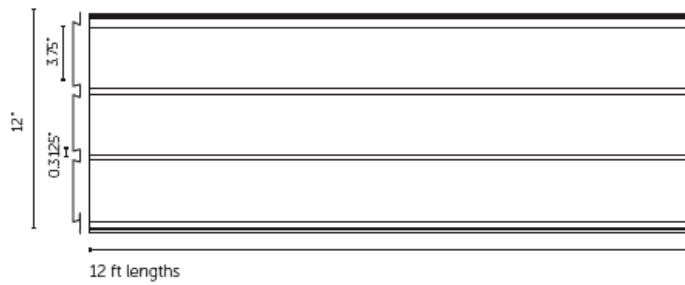

TRUCEDAR® STEEL SIDING

Single 8" 6" Board & Batten 10" Board & Batten Double 4" Single 6" Single 6" Dutch Lap

PORCH CEILING (Aluminum)

TRUVENT® HIDDEN VENT SOFFIT (Aluminum)

TRULINE® PERFORMANCE DRIVEN SOFFIT (Aluminum)