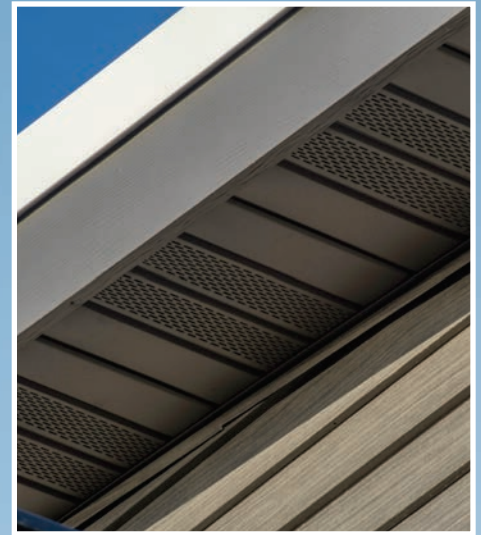

TRULINE®

TRUCEDAR® STEEL SIDING

TruCedar Steel Siding utilizes one of the strongest, most versatile and recyclable materials on our planet, reducing your carbon footprint and safeguarding against costly repairs. From pencil sketch to finished profile, our entire siding collection was expertly engineered to blend the best of both durability and aesthetic. TruCedar Siding's steel core provides unmatched impact resistance that doesn't crack, melt or wick water like other siding materials and perfectly mimics the look of real wood siding in a range of curated color options.

PORCH CEILING

Porch ceilings and home overhangs were traditionally enclosed in painted wood, leading to lots of maintenance that's not required with the Porch Ceiling collection. The authentic woodgrain look that gives the appearance of real wood with the performance and durability of aluminum offers an upscale design as a home's first impression.

TRUVENT® HIDDEN VENT SOFFIT

TruVent Hidden Vent Soffit, with its patented design gives you a premium style with both solid and woodgrain options without sacrificing performance. TruVent changed the industry when it came to hidden vent soffit, creating the crisp, clean design of the angled vent system and did it again with the woodgrain soffit that complements any home design.

TRULINE® PERFORMANCE DRIVEN SOFFIT

Engineered for ultimate ventilation, TruLine is a performance driven soffit designed to maximize the amount of airflow with a wide range of ventilation options. Developed using our exclusive boundary-pushing performance process, TruLine is one of the most effective soffits available on the market.