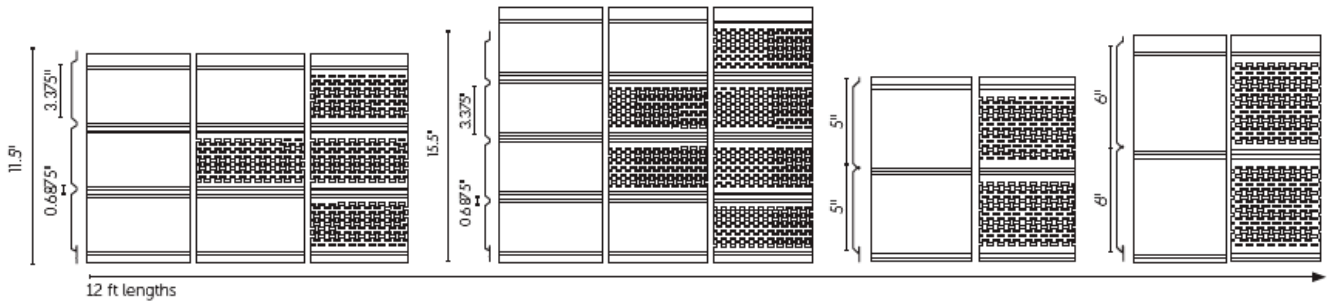

TRUCEDAR® STEEL SIDING

Single 8" 6" Board & Batten 10" Board & Batten Double 4" Single 6" Single 6" Dutch Lap

PORCH CEILING (Aluminum)

TRUVENT® HIDDEN VENT SOFFIT (Aluminum)

TRULINE® PERFORMANCE DRIVEN SOFFIT (Aluminum)