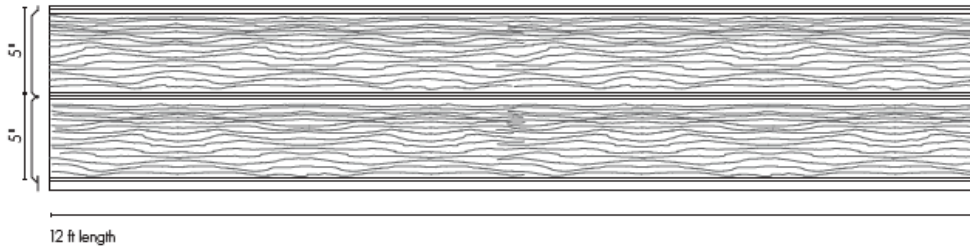

PORCH CEILING (Aluminum)