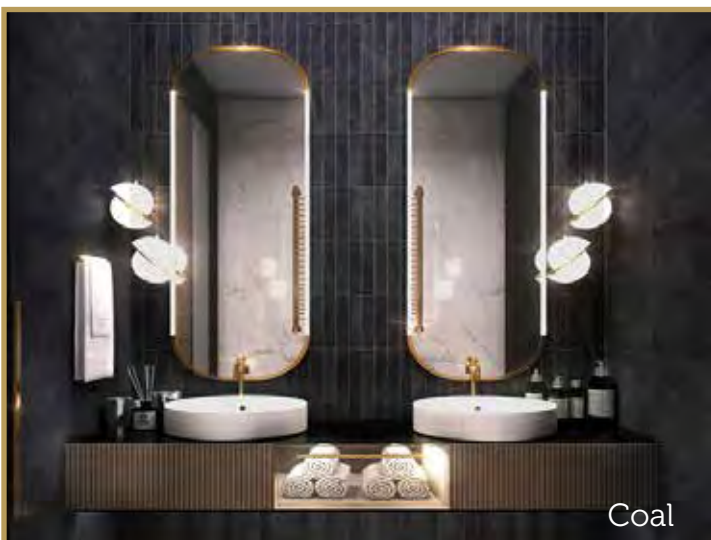

# Wave

*In Stock*

Wave Collection blurs the lines between indoor and outdoor spaces with calm colors inspired by the natural world. Fresh and graceful, these porcelain tiles feature subtle movement and neutral tones that range from serene greys to peaceful blues. The collection is complemented by matching 12"x24" Art Nouveau-Inspired fanned decos, streamlined and repeated in a symmetrical pattern, as well as trending mosaics and trim pieces. This collection provides a simple but sophisticated backdrop for both residential and commercial settings, offering maximum design flexibility.